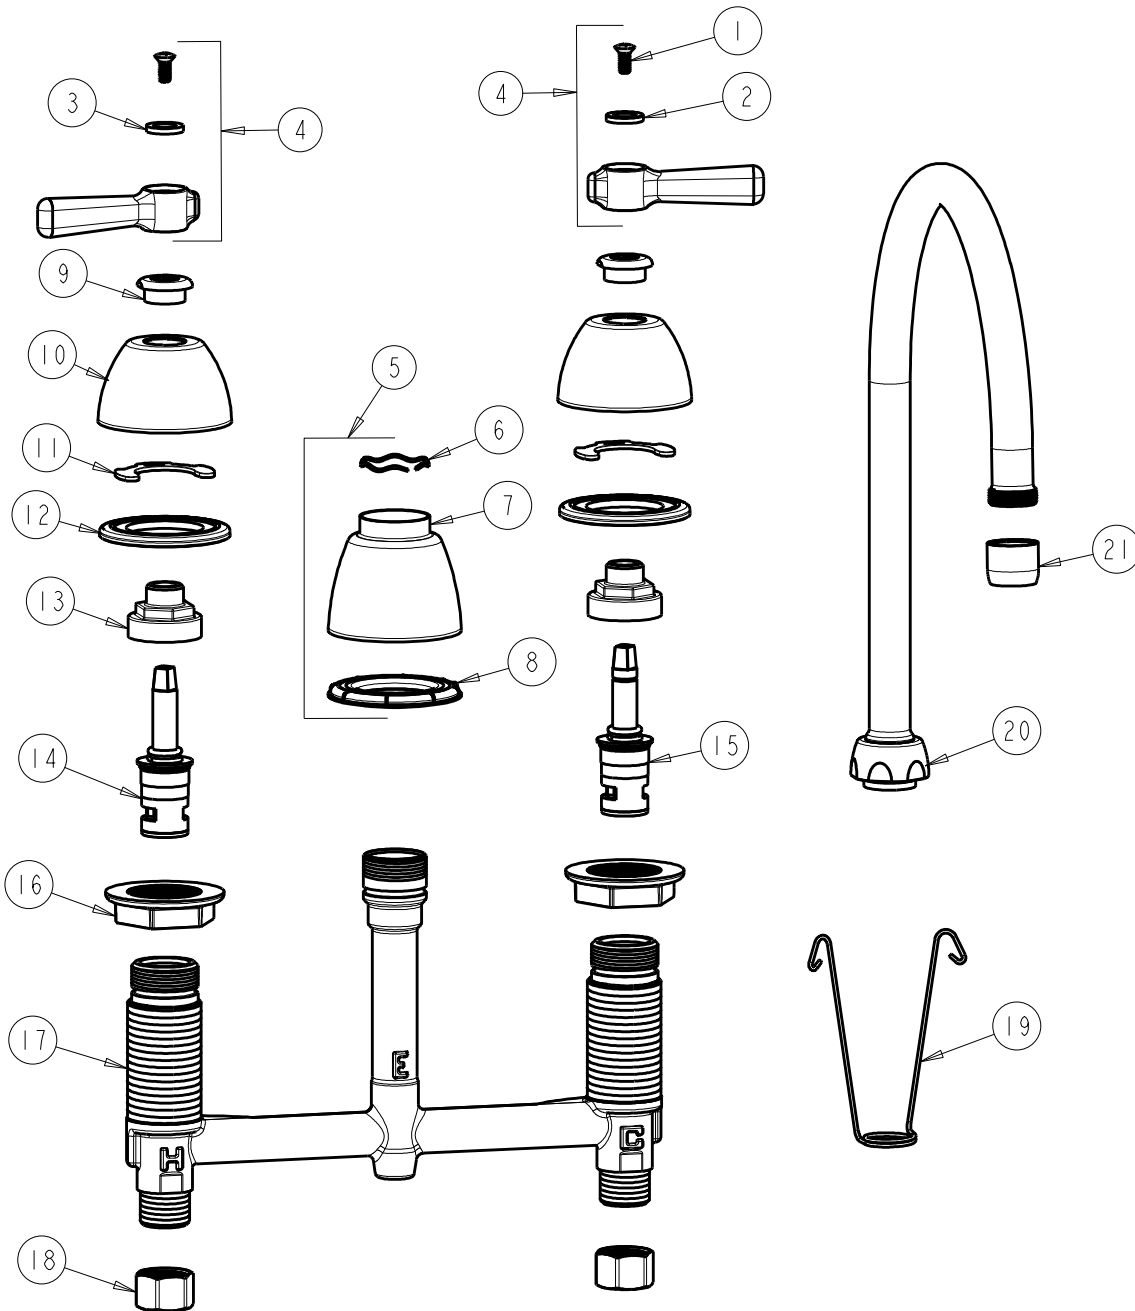

CHICAGO FAUCETS

a Geberit company

2100 South Clearwater Drive
Des Plaines, IL 60018
Phone: 847-803-5000
Fax: 847-803-5454
www.chicagofaucets.com

REPAIR PARTS

BY: SID DATE: 12-13-08
CHK: REV: 05-02-12

FITTING NO.

786-GN8AE3-369XKCP

SUBMITTED MODEL NO.

ITEM NO.

FOR TECHNICAL ASSISTANCE
1-800-TEC-TRUE (1-800-832-8783)

ITEM	PART NO.	DESCRIPTION	ITEM	PART NO.	DESCRIPTION
1	420-010JKRCF	SCREW, 10-32 UNC PH 1/2	12	888-026JKNF	WASHER, SEALING
2	633-123JKNF	INDEX BUTTON (BLUE)	13	274-014JKRBF	NUT, CAP
3	633-023JKNF	INDEX BUTTON (RED)	14	377-XKLHJKNF	LH CERAMIC CARTRIDGE 1/4
4	369-PRJKCP	LEVER HANDLE ASSEMBLY (PAIR)	15	377-XKRHJKNF	RH CERAMIC CARTRIDGE 1/4
5	785-400JKCP	SPOUT ESCUTCHEON KIT	16	250-004JKNF	LOCKNUT
6	50-038JKNF	WAVE WASHER	17	---	BODY, VALVE
7	785-400JKCP	ESCUTCHEON, SPOUT BASE	18	49-005JKRBF	COUPLING NUT
8	888-027JKNF	SPOUT ESCUTCHEON WASHER	19	200-008JKNF	HANGER
9	422-113JKCP	ESCUTCHEON NUT	20	GN8AJKCP	SPOUT
10	250-082JKCP	ESCUTCHEON	21	E3JKCP	SOFTFLO AERATOR 2.2 GPM
11	200-009JKNF	CLIP, RETAIN			