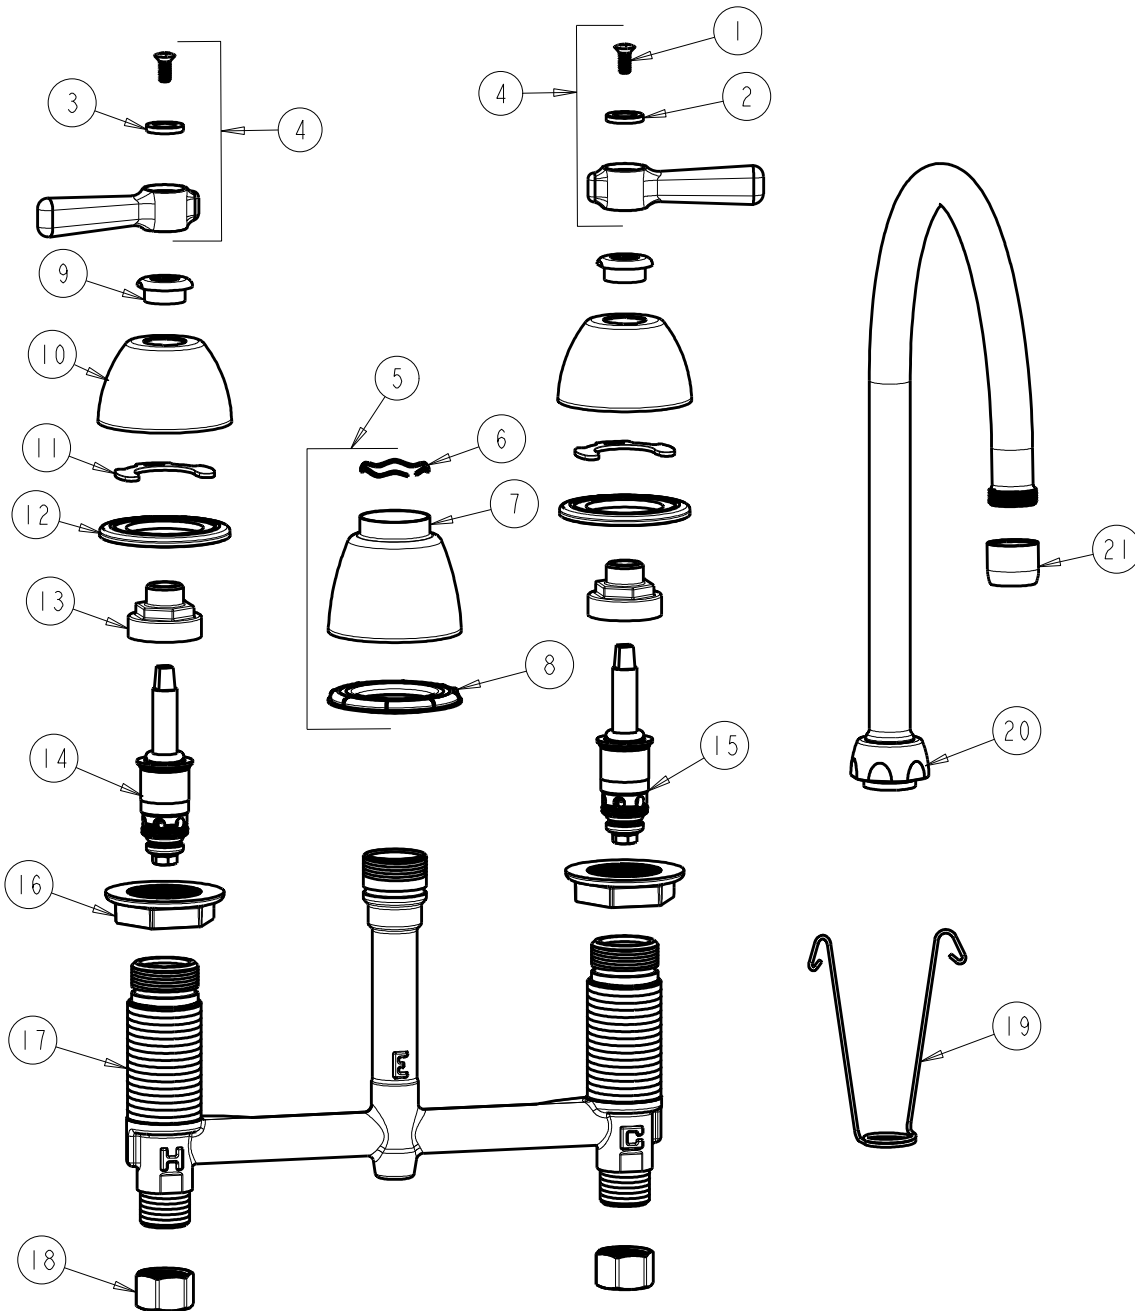

CHICAGO FAUCETS
a Geberit company

2100 South Clearwater Drive
Des Plaines, IL 60018
Phone: 847-803-5000
Fax: 847-803-5454
www.chicagofaucets.com

REPAIR PARTS

FITTING NO.

786-GN8AE3-369CP

SUBMITTED MODEL NO.

BY: SID DATE: 07-13-11

CHK: REV: 05-02-12

ITEM NO.

FOR TECHNICAL ASSISTANCE
1-800-TEC-TRUE (1-800-832-8783)

ITEM	PART NO.	DESCRIPTION	ITEM	PART NO.	DESCRIPTION
1	420-010JKRCF	SCREW, 10-32 UNC PH 1/2	12	888-026JKNF	WASHER, SEALING
2	633-123JKNF	INDEX BUTTON (BLUE)	13	274-014JKRBF	NUT, CAP
3	633-023JKNF	INDEX BUTTON (RED)	14	377-XTLHJKNF	LH QUATURN CARTRIDGE
4	369-PRJKCP	LEVER HANDLE ASSEMBLY (PAIR)	15	377-XTRHJKNF	RH QUATURN CARTRIDGE
5	785-400JKCP	SPOUT ESCUTCHEON KIT	16	250-004JKNF	LOCKNUT
6	50-038JKNF	WAVE WASHER	17	---	BODY, VALVE
7	785-400JKCP	ESCUTCHEON, SPOUT BASE	18	49-005JKRBF	COUPLING NUT
8	888-027JKNF	SPOUT ESCUTCHEON WASHER	19	200-008JKNF	HANGER
9	422-113JKCP	ESCUTCHEON NUT	20	GN8AJKCP	SPOUT
10	250-082JKCP	ESCUTCHEON	21	E3JKCP	SOFTFLO AERATOR 2.2 GPM
11	200-009JKNF	CLIP, RETAIN			