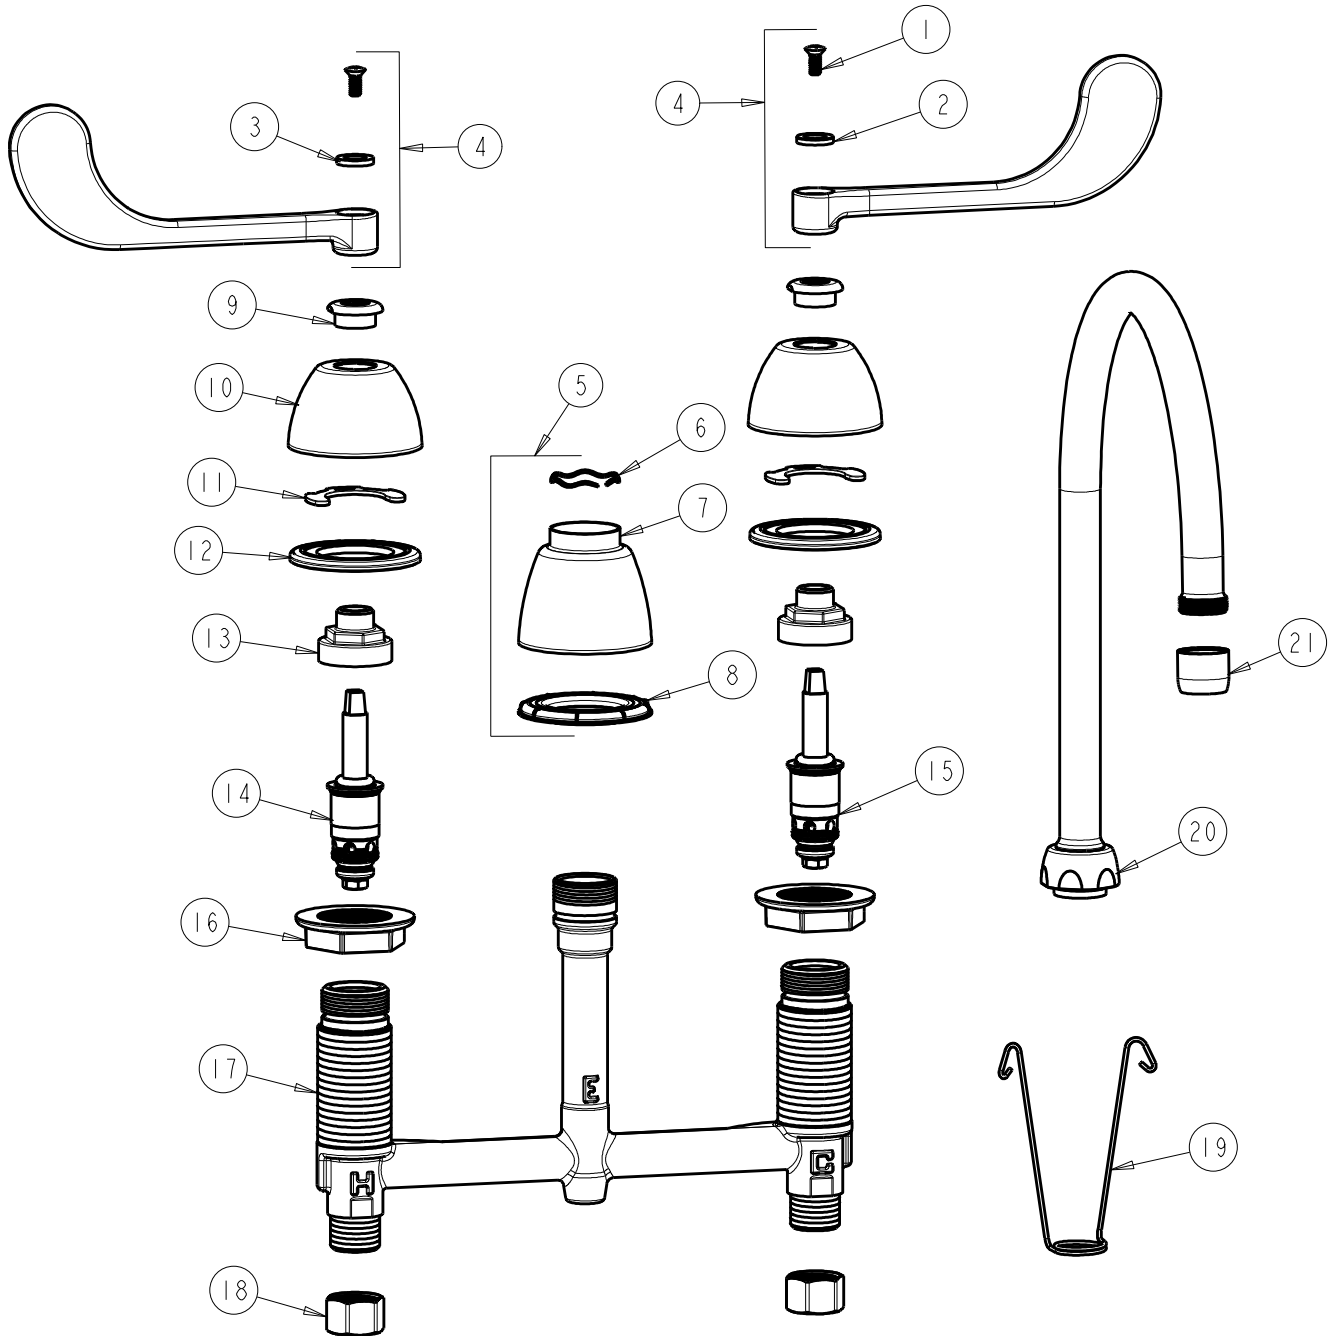

CHICAGO FAUCETS
a Geberit company

2100 South Clearwater Drive
Des Plaines, IL 60018
Phone: 847-803-5000
Fax: 847-803-5454
www.chicagofaucets.com

REPAIR PARTS

FITTING NO.

786-GN8AE3-319CP

SUBMITTED MODEL NO.

BY: SID DATE: 11-04-02

CHK: REV: 05-02-12

ITEM NO.

FOR TECHNICAL ASSISTANCE
1-800-TEC-TRUE (1-800-832-8783)

ITEM	PART NO.	DESCRIPTION	ITEM	PART NO.	DESCRIPTION
1	420-010JKRCF	SCREW, 10-32 UNC PH 1/2	12	888-026JKNF	WASHER, SEALING
2	633-123JKNF	INDEX BUTTON (BLUE)	13	274-014JKRBF	NUT, CAP
3	633-023JKNF	INDEX BUTTON (RED)	14	377-XTLHJKNF	LH QUATURN CARTRIDGE
4	319-PRJKCP	WRISTBLADE HANDLE (PAIR)	15	377-XTRHJKNF	RH QUATURN CARTRIDGE
5	785-400JKCP	SPOUT ESCUTCHEON KIT	16	250-004JKNF	LOCKNUT
6	50-038JKNF	WAVE WASHER	17	---	BODY, VALVE
7	785-400JKCP	ESCUTCHEON, SPOUT BASE	18	49-005JKRBF	COUPLING NUT
8	888-027JKNF	SPOUT ESCUTCHEON WASHER	19	200-008JKNF	HANGER
9	422-113JKCP	ESCUTCHEON NUT	20	GN8AJKCP	SPOUT
10	250-082JKCP	ESCUTCHEON	21	E3JKCP	SOFTFLO AERATOR 2.2 GPM
11	200-009JKNF	CLIP, RETAIN			