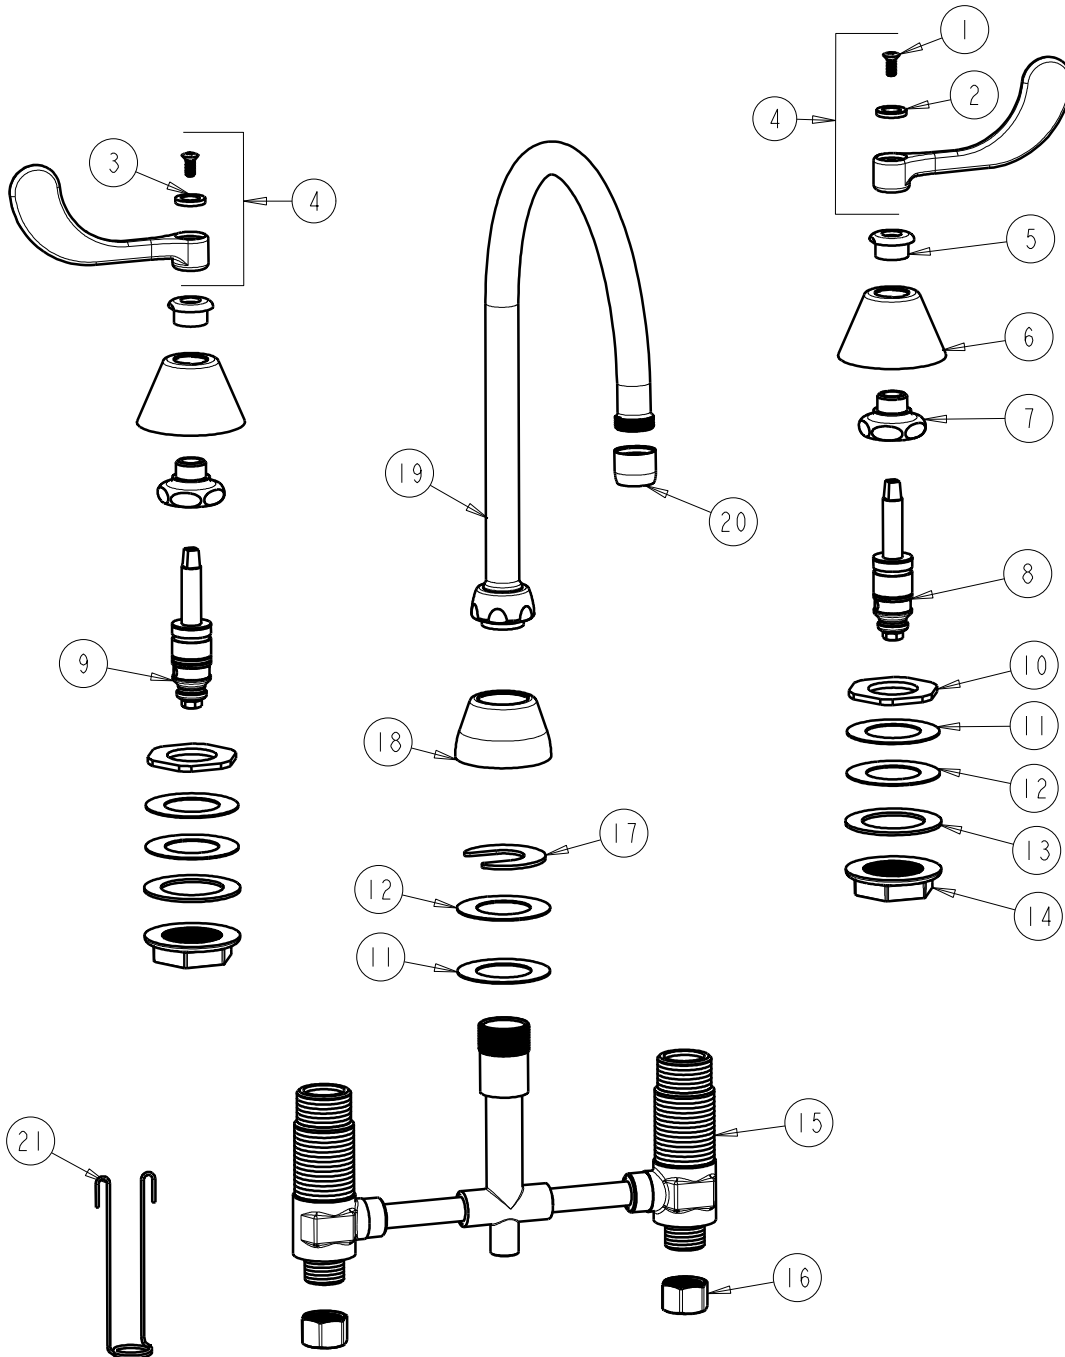

**CHICAGO FAUCETS**  
a Geberit company

2100 South Clearwater Drive  
Des Plaines, IL 60018  
Phone: 847-803-5000  
Fax: 847-803-5454  
www.chicagofaucets.com

**REPAIR PARTS**

FITTING NO.

**786-GN8AE3-245CP**

SUBMITTED MODEL NO.

BY: JAR DATE: 08-24-10

CHK: *JAR* REV:

ITEM NO.

**FOR TECHNICAL ASSISTANCE**  
1-800-TEC-TRUE (1-800-832-8783)

ITEM	PART NO.	DESCRIPTION	ITEM	PART NO.	DESCRIPTION
1	420-010JKRCF	SCREW, 10-32 UNC PH 1/2	12	739-056JKNF	RUBBER WASHER
2	633-123JKNF	INDEX BUTTON (BLUE)	13	55-010JKNF	STEEL WASHER
3	633-023JKNF	INDEX BUTTON (RED)	14	250-004JKNF	LOCKNUT
4	317-PRJKCP	HANDLE, 4" WRISTBLADE (PAIR)	15	—	VALVE BODY NOT SOLD SEPARATELY
5	422-113JKCP	ESCUTCHEON NUT	16	49-005JKRBF	COUPLING NUT
6	250-180JKCP	ESCUTCHEON	17	200-006JKNF	C-WASHER
7	274-004JKRBF	CAP NUT	18	785-300JKCP	SPOUT BASE ESCUTCHEON
8	377-X245RHJKNF	RH QUATURN FLO-CONTROL	19	GN8AJKCP	GN SPOUT-A TYPE END
9	377-X245LHJKNF	LH QUATURN FLO-CONTROL	20	E3JKCP	SOFTFLO AERATOR OUTLET
10	308-003JKRBF	LOCKNUT	21	200-007JKNF	HANGER
11	888-006JKRBF	BRASS WASHER			