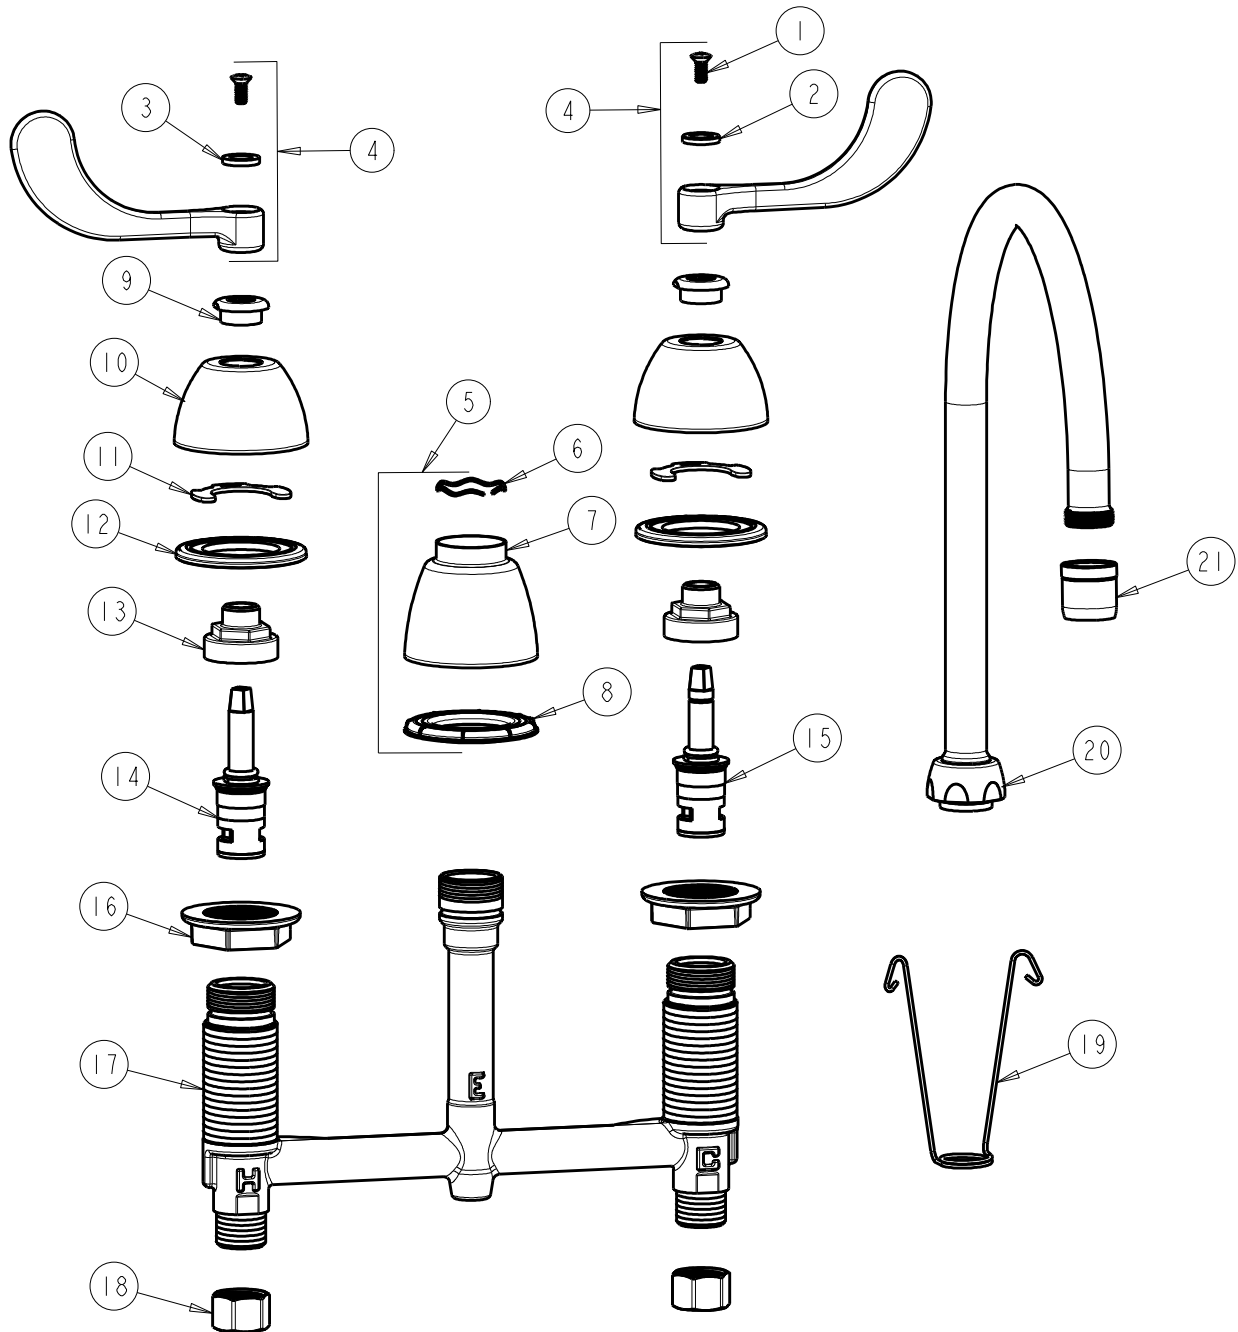

CHICAGO FAUCETS
a Geberit company

2100 South Clearwater Drive
Des Plaines, IL 60018
Phone: 847-803-5000
Fax: 847-803-5454
www.chicagofaucets.com

REPAIR PARTS

FITTING NO.

786-GN8AE29XKCP

SUBMITTED MODEL NO.

BY: SID DATE: 07-13-11

CHK: REV: 05-02-12

ITEM NO.

FOR TECHNICAL ASSISTANCE
1-800-TEC-TRUE (1-800-832-8783)

ITEM	PART NO.	DESCRIPTION	ITEM	PART NO.	DESCRIPTION
1	420-010JKRCF	SCREW, 10-32 UNC PH 1/2	12	888-026JKNF	WASHER, SEALING
2	633-123JKNF	INDEX BUTTON (BLUE)	13	274-014JKRBF	NUT, CAP
3	633-023JKNF	INDEX BUTTON (RED)	14	377-XKLHJKNF	LH CERAMIC CARTRIDGE 1/4
4	317-PRJKCP	HANDLE, 4" WRISTBLADE (PAIR)	15	377-XKRHJKNF	RH CERAMIC CARTRIDGE 1/4
5	785-400JKCP	SPOUT ESCUTCHEON KIT	16	250-004JKNF	LOCKNUT
6	50-038JKNF	WAVE WASHER	17	---	BODY, VALVE
7	785-400JKCP	ESCUTCHEON, SPOUT BASE	18	49-005JKRBF	COUPLING NUT
8	888-027JKNF	SPOUT ESCUTCHEON WASHER	19	200-008JKNF	HANGER
9	422-113JKCP	ESCUTCHEON NUT	20	GN8AJKCP	SPOUT
10	250-082JKCP	ESCUTCHEON	21	E29JKCP	LAM-A-FLO OUTLET
11	200-009JKNF	CLIP, RETAIN			