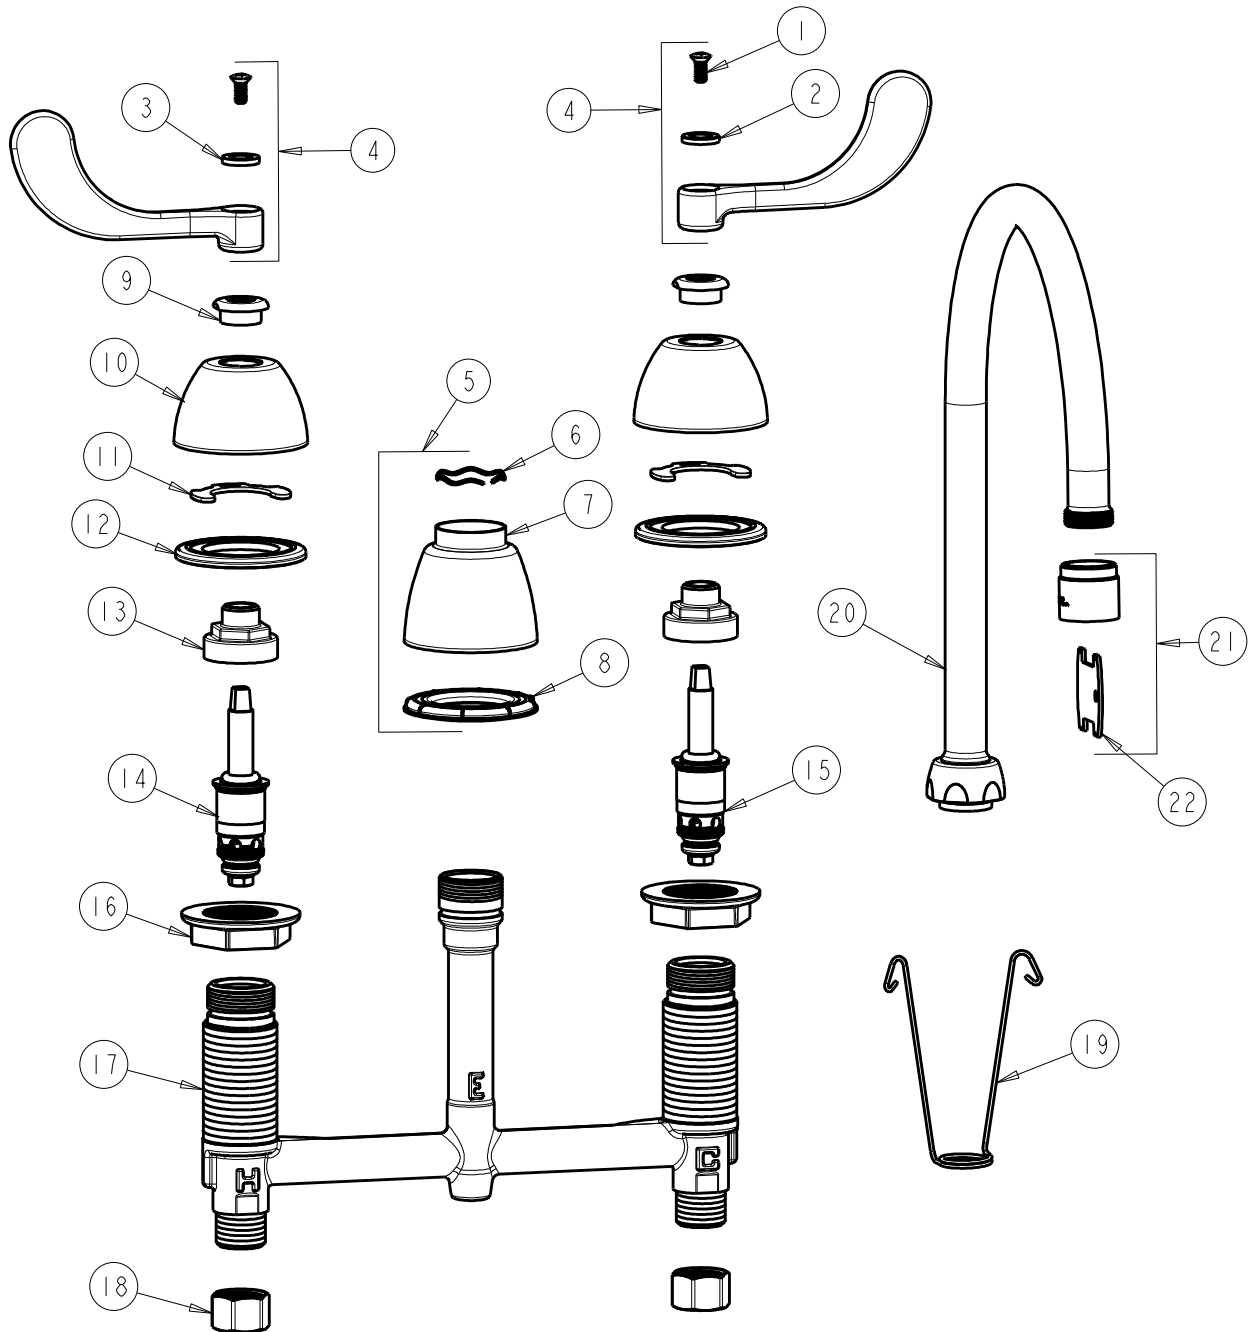

**CHICAGO FAUCETS**  
a Geberit company

2100 South Clearwater Drive  
Des Plaines, IL 60018  
Phone: 847-803-5000  
Fax: 847-803-5454  
www.chicagofaucets.com

**REPAIR PARTS**

FITTING NO.

**786-GN8AE29VPCP**

SUBMITTED MODEL NO.

BY: SID DATE: 07-13-11

CHK: REV: 05-02-12

ITEM NO.

**FOR TECHNICAL ASSISTANCE**  
1-800-TEC-TRUE (1-800-832-8783)

ITEM	PART NO.	DESCRIPTION	ITEM	PART NO.	DESCRIPTION
1	420-010JKRCF	SCREW, 10-32 UNC PH 1/2	12	888-026JKNF	WASHER, SEALING
2	633-123JKNF	INDEX BUTTON (BLUE)	13	274-014JKRBF	NUT, CAP
3	633-023JKNF	INDEX BUTTON (RED)	14	377-XTLHJKNF	LH QUATURN CARTRIDGE
4	317-PRJKCP	HANDLE, 4" WRISTBLADE (PAIR)	15	377-XTRHJKNF	RH QUATURN CARTRIDGE
5	785-400JKCP	SPOUT ESCUTCHEON KIT	16	250-004JKNF	LOCKNUT
6	50-038JKNF	WAVE WASHER	17	---	BODY, VALVE
7	785-400JKCP	ESCUTCHEON, SPOUT BASE	18	49-005JKRBF	COUPLING NUT
8	888-027JKNF	SPOUT ESCUTCHEON WASHER	19	200-008JKNF	HANGER
9	422-113JKCP	ESCUTCHEON NUT	20	GN8AJKCP	SPOUT
10	250-082JKCP	ESCUTCHEON	21	E29VPJKCP	LAMINAR OUTLET 2.2 GPM
11	200-009JKNF	CLIP, RETAIN	22	3-024JKRCF	KEY, VP