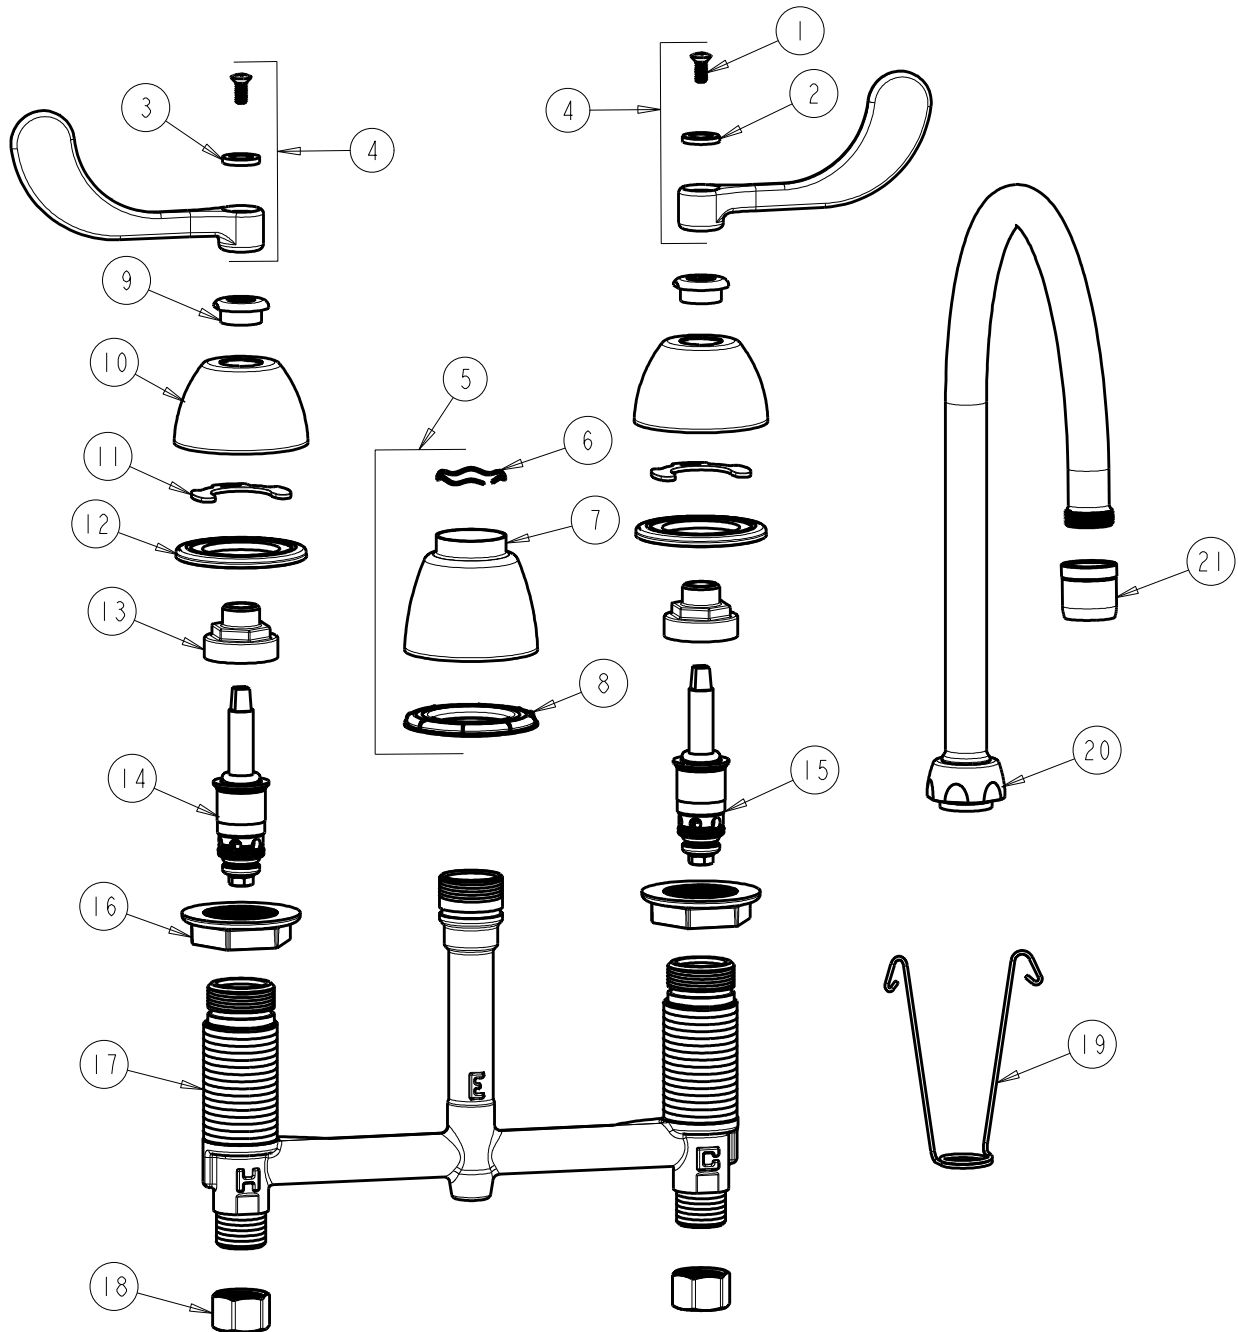

CHICAGO FAUCETS
a Geberit company

2100 South Clearwater Drive
Des Plaines, IL 60018
Phone: 847-803-5000
Fax: 847-803-5454
www.chicagofaucets.com

REPAIR PARTS

FITTING NO.

786-GN8AE29CP

SUBMITTED MODEL NO.

BY: SID DATE: 04-22-09

CHK: REV: 05-02-12

ITEM NO.

FOR TECHNICAL ASSISTANCE
1-800-TEC-TRUE (1-800-832-8783)

ITEM	PART NO.	DESCRIPTION	ITEM	PART NO.	DESCRIPTION
1	420-010JKRCF	SCREW, 10-32 UNC PH 1/2	12	888-026JKNF	WASHER, SEALING
2	633-123JKNF	INDEX BUTTON (BLUE)	13	274-014JKRBF	NUT, CAP
3	633-023JKNF	INDEX BUTTON (RED)	14	377-XTLHJKNF	LH QUATURN CARTRIDGE
4	317-PRJKCP	HANDLE, 4" WRISTBLADE (PAIR)	15	377-XTRHJKNF	RH QUATURN CARTRIDGE
5	785-400JKCP	SPOUT ESCUTCHEON KIT	16	250-004JKNF	LOCKNUT
6	50-038JKNF	WAVE WASHER	17	---	BODY, VALVE
7	785-400JKCP	ESCUTCHEON, SPOUT BASE	18	49-005JKRBF	COUPLING NUT
8	888-027JKNF	SPOUT ESCUTCHEON WASHER	19	200-008JKNF	HANGER
9	422-113JKCP	ESCUTCHEON NUT	20	GN8AJKCP	SPOUT
10	250-082JKCP	ESCUTCHEON	21	E29JKCP	LAM-A-FLO OUTLET
11	200-009JKNF	CLIP, RETAIN			