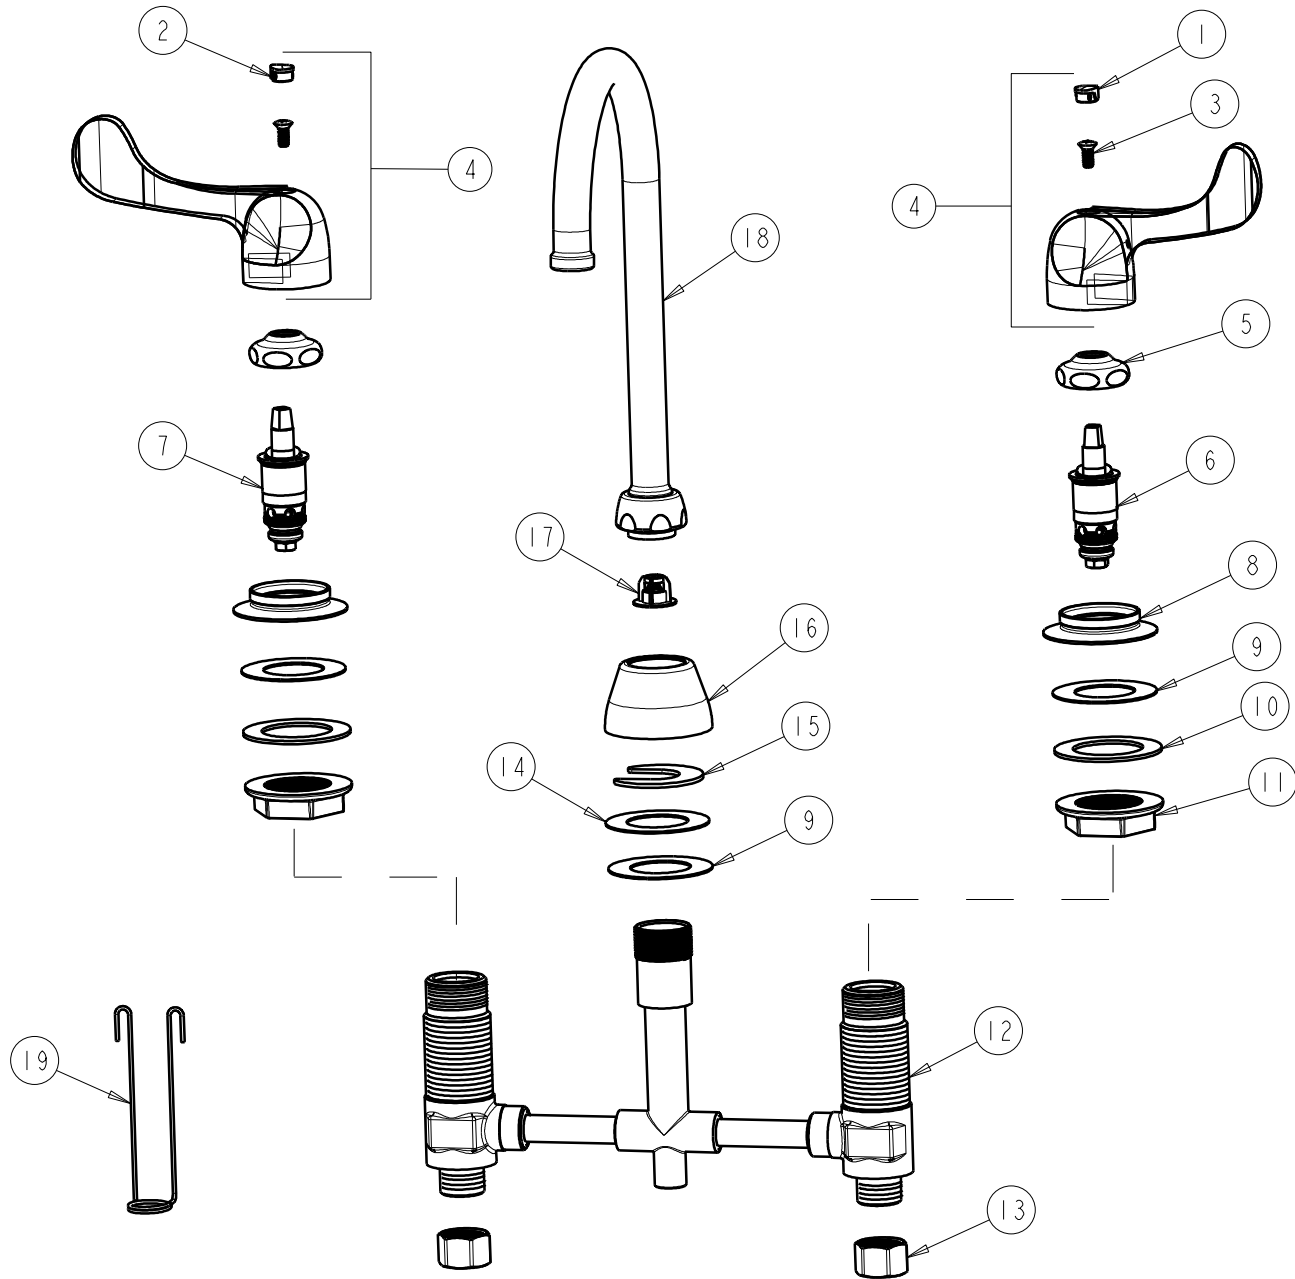

CHICAGO FAUCETS
a Geberit company

2100 South Clearwater Drive
Des Plaines, IL 60018
Phone: 847-803-5000
Fax: 847-803-5454
www.chicagofaucets.com

REPAIR PARTS

FITTING NO.

786-GN2FC320CP

SUBMITTED MODEL NO.

ITEM NO.

BY: SID DATE: 02-18-10

CHK: *[Signature]* REV:

FOR TECHNICAL ASSISTANCE
1-800-TEC-TRUE (1-800-832-8783)

ITEM	PART NO.	DESCRIPTION	ITEM	PART NO.	DESCRIPTION
1	320-004JKNF	INDEX BUTTON (BLUE)	11	250-004JKNF	LOCKNUT
2	320-003JKNF	INDEX BUTTON (RED)	12	—	VALVE BODY NOT SOLD SEPARATELY
3	420-010JKRCF	SCREW, 10-32 UNC PH 1/2	13	49-005JKRBF	COUPLING NUT
4	320-PRJKCP	CANOPY HANDLE ASSEMBLY (PAIR)	14	888-006JKRBF	BRASS WASHER
5	1-214JKCP	CAP	15	200-006JKNF	C-WASHER
6	1-099XTJKNF	QUATURN UNIT (RH)	16	785-300JKCP	SPOUT BASE ESCUTCHEON
7	1-100XTJKNF	QUATURN UNIT (LH)	17	50-043KJKNF	FLOW CONTROL 1.5 GPM
8	1797-122JKCP	FLANGE	18	GN2JKCP	GN SPOUT PLAIN END
9	739-056JKNF	RUBBER WASHER	19	200-007JKNF	HANGER
10	55-010JKNF	STEEL WASHER			