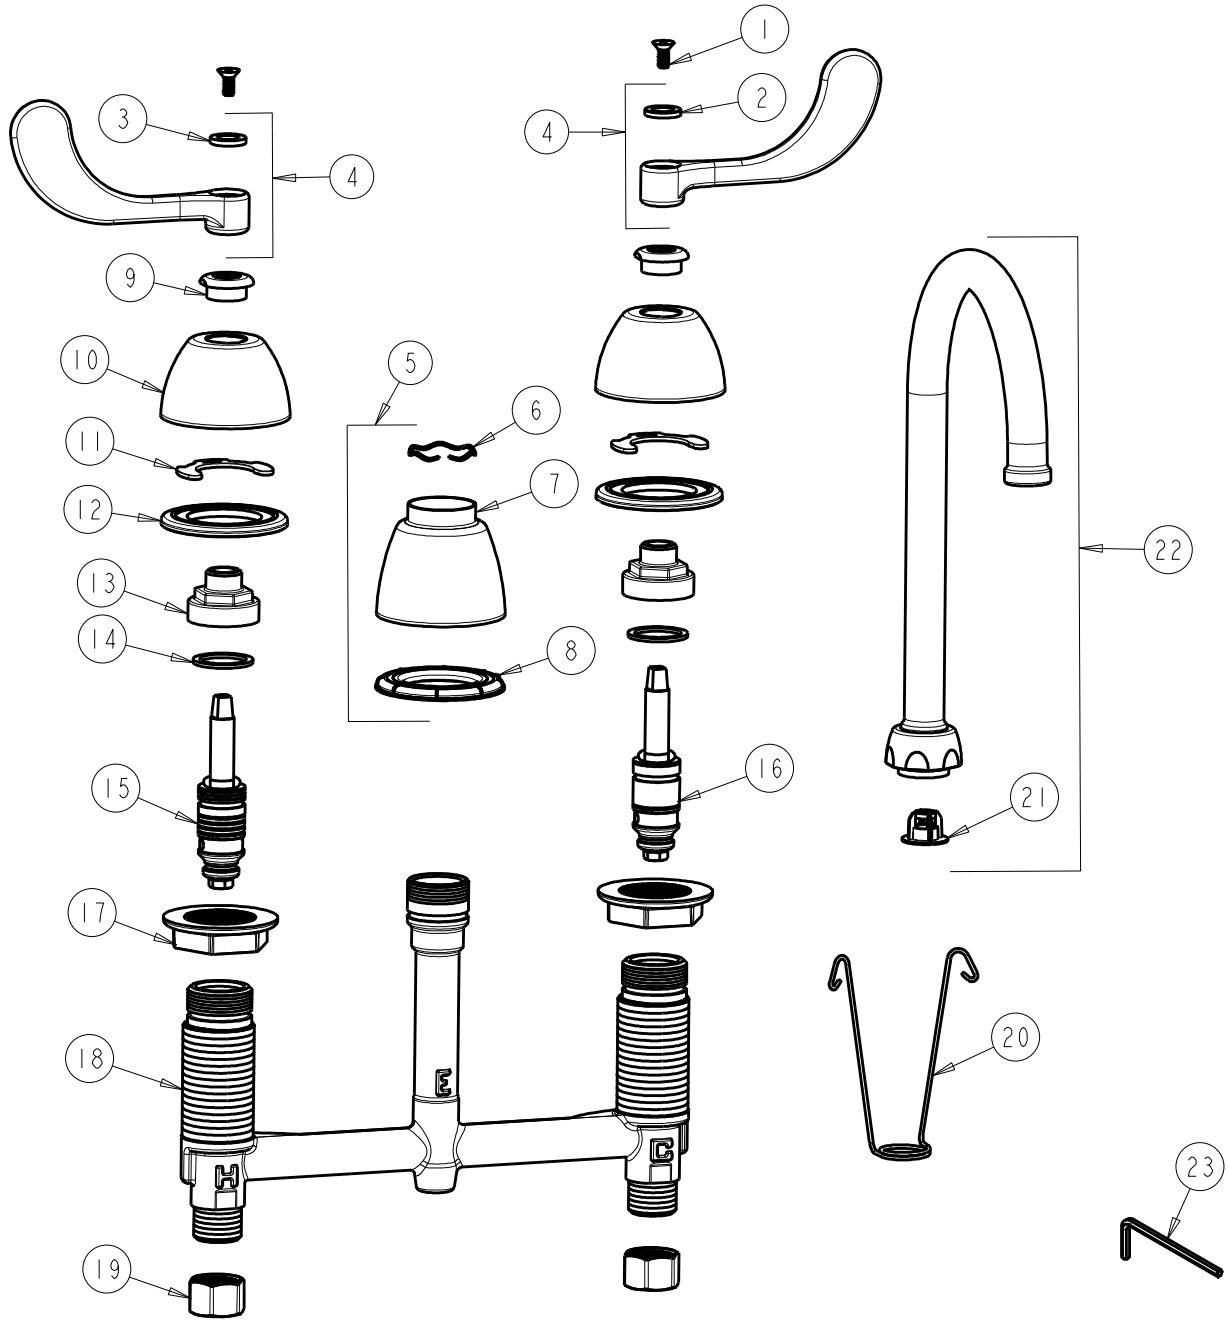

CHICAGO FAUCETS
a Geberit company

2100 South Clearwater Drive
Des Plaines, IL 60018
Phone: 847-803-5000
Fax: 847-803-5454
www.chicagofaucets.com

REPAIR PARTS

FITTING NO.

786-GN2FC245VPCCP

SUBMITTED MODEL NO.

BY: SID DATE: 02-18-10

CHK: REV: 05-01-12

ITEM NO.

FOR TECHNICAL ASSISTANCE
1-800-TEC-TRUE (1-800-832-8783)

ITEM	PART NO.	DESCRIPTION	ITEM	PART NO.	DESCRIPTION
1	420-020JKNF	SCREW, 1/8 FLAT HEX HEAD X 1/2	13	274-014JKRBF	NUT, CAP
2	633-123JKNF	INDEX BUTTON (BLUE)	14	1-343JKNF	GASKET
3	633-023JKNF	INDEX BUTTON (RED)	15	377-X245LHJKNF	LH QUATURN FLO-CONTROL
4	317-PRJKCP	HANDLE, 4" WRISTBLADE (PAIR)	16	377-X245RHJKNF	RH QUATURN FLO-CONTROL
5	785-400JKCP	SPOUT ESCUTCHEON KIT	17	250-004JKNF	LOCKNUT
6	50-038JKNF	WAVE WASHER	18	—	BODY, VALVE
7	785-400JKCP	ESCUTCHEON, SPOUT BASE	19	49-005JKRBF	COUPLING NUT
8	888-027JKNF	SPOUT ESCUTCHEON WASHER	20	200-008JKNF	HANGER
9	422-113JKCP	ESCUTCHEON NUT	21	50-043KJKNF	FLOW CONTROL 1.5 GPM
10	250-082JKCP	ESCUTCHEON	22	GN2FCJKCP	GN SPOUT PLAIN END
11	200-009JKNF	CLIP, RETAIN	23	420-022JKNF	WRENCH, VP 1/8 HEX
12	888-026JKNF	WASHER, SEALING			