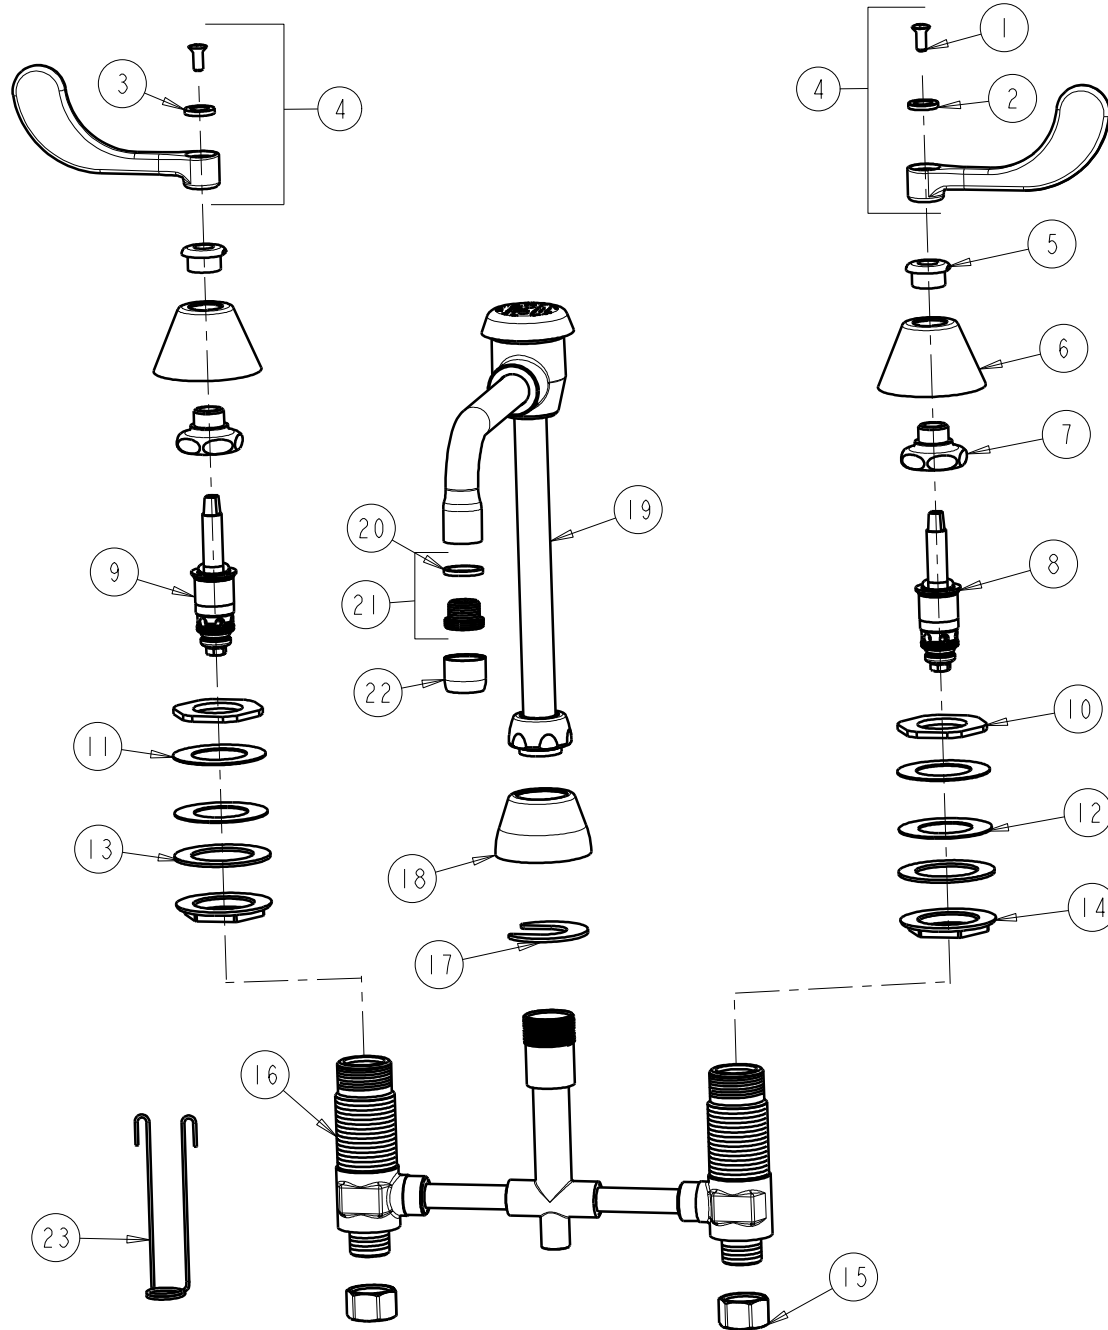

CHICAGO FAUCETS
a Geberit company

2100 South Clearwater Drive
Des Plaines, IL 60018
Phone: 847-803-5000
Fax: 847-803-5454
www.chicagofaucets.com

REPAIR PARTS

FITTING NO.

786-GN2BVBE36-2CP

SUBMITTED MODEL NO.

BY: JAR

DATE: 09-12-08

CHK: *[Signature]*

REV:

ITEM NO.

FOR TECHNICAL ASSISTANCE
1-800-TEC-TRUE (1-800-832-8783)

ITEM	PART NO.	DESCRIPTION	ITEM	PART NO.	DESCRIPTION
1	420-010JKRCF	SCREW, 10-32 UNC PH 1/2	13	55-010JKNF	STEEL WASHER
2	633-123JKNF	INDEX BUTTON (BLUE)	14	250-004JKRBF	LOCKNUT
3	633-023JKNF	INDEX BUTTON (RED)	15	49-005JKRBF	COUPLING NUT
4	317-PRJKCP	WRISTBLADE HANDLE ASSY. (PAIR)	16	—	VALVE BODY NOT SOLD SEPARATELY
5	422-113JKCP	ESCUTCHEON NUT	17	200-006JKNF	C-WASHER
6	250-180JKCP	ESCUTCHEON	18	785-300JKCP	SPOUT BASE ESCUTCHEON
7	274-004JKRBF	CAP NUT	19	GN2BVBJKCP	VACUUM BREAKER SWING SPOUT
8	377-XTRHJKNF	RH QUATURN CARTRIDGE	20	229-003JKNF	WASHER
9	377-XTLHJKNF	LH QUATURN CARTRIDGE	21	K2JKRCF	ADAPTER
10	308-003JKRBF	LOCKNUT	22	E36JKCP	OUTLET, 1.5 GPM LAMINAR
11	888-006JKRBF	BRASS WASHER	23	200-007JKNF	HANGER
12	739-056JKNF	RUBBER WASHER			