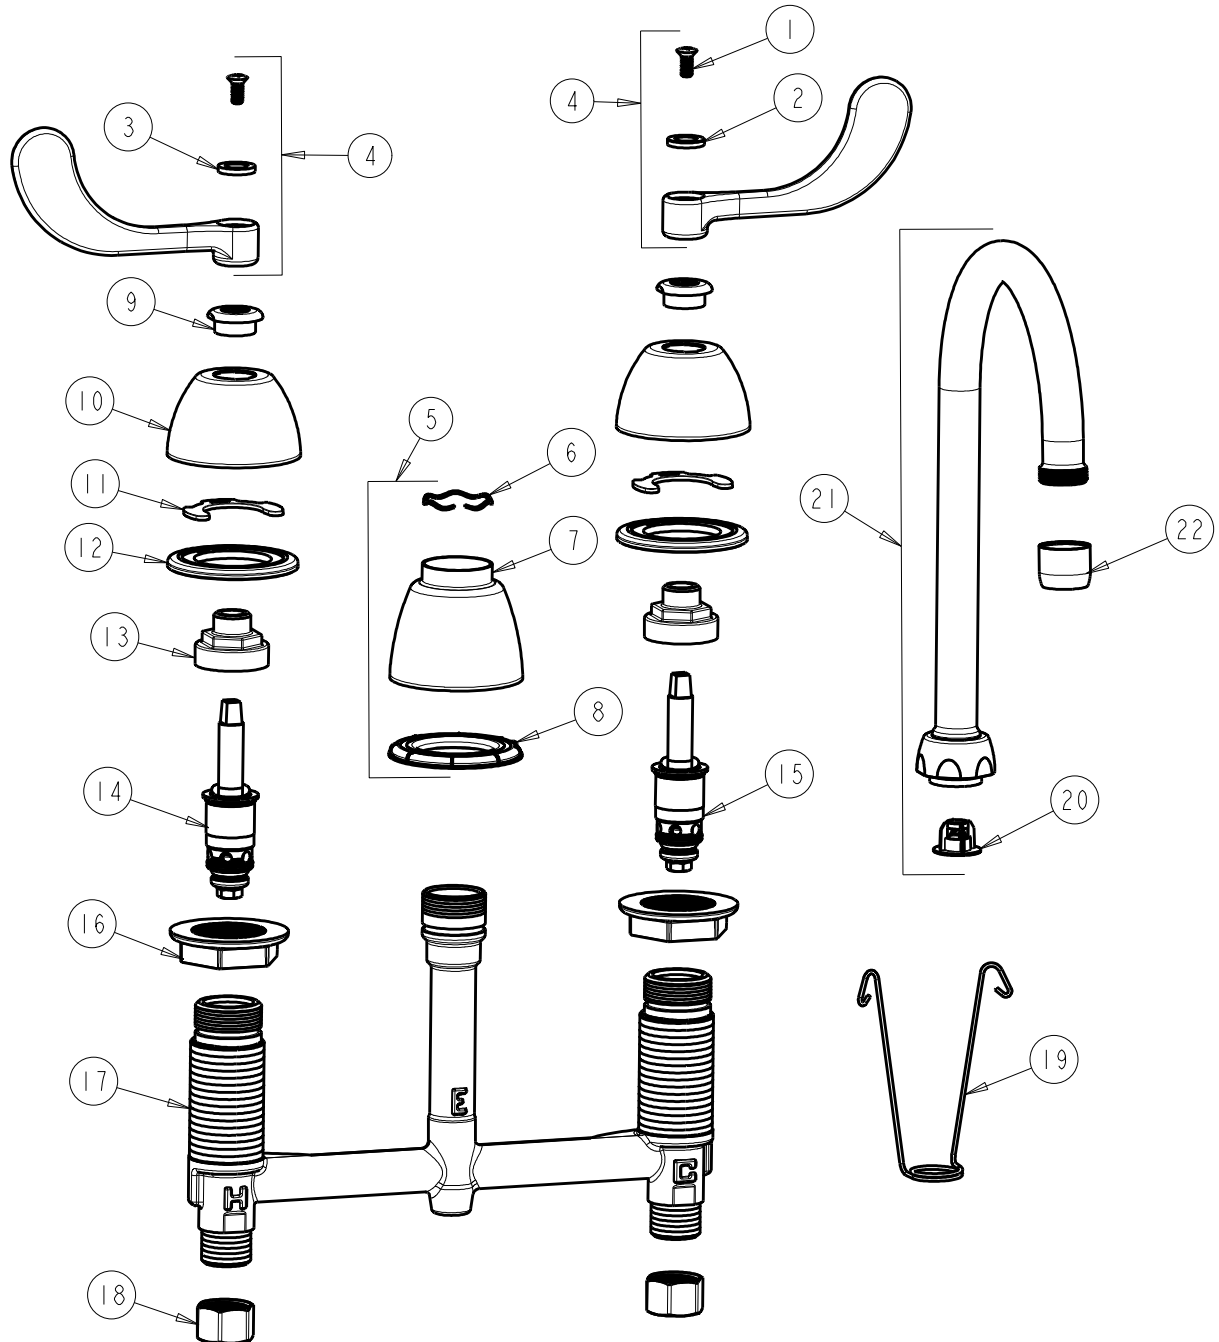

CHICAGO FAUCETS
a Geberit company

2100 South Clearwater Drive
Des Plaines, IL 60018
Phone: 847-803-5000
Fax: 847-803-5454
www.chicagofaucets.com

REPAIR PARTS

FITTING NO.
786-GN2AFCE3CP
SUBMITTED MODEL NO.

FOR TECHNICAL ASSISTANCE
1-800-TEC-TRUE (1-800-832-8783)

BY: SID DATE: 02-01-10
CHK: REV: 05-01-12

ITEM NO.

ITEM	PART NO.	DESCRIPTION	ITEM	PART NO.	DESCRIPTION
1	420-010JKRCF	SCREW, 10-32 UNC PH 1/2	12	888-026JKNF	WASHER, SEALING
2	633-123JKNF	INDEX BUTTON (BLUE)	13	274-014JKRBF	NUT, CAP
3	633-023JKNF	INDEX BUTTON (RED)	14	377-XTLHJKNF	LH QUATURN CARTRIDGE
4	317-PRJKCP	HANDLE, 4" WRISTBLADE (PAIR)	15	377-XTRHJKNF	RH QUATURN CARTRIDGE
5	785-400JKCP	SPOUT ESCUTCHEON KIT	16	250-004JKNF	LOCKNUT
6	50-038JKNF	WAVE WASHER	17	—	BODY, VALVE
7	785-400JKCP	ESCUTCHEON, SPOUT BASE	18	49-005JKRBF	COUPLING NUT
8	888-027JKNF	SPOUT ESCUTCHEON WASHER	19	200-008JKNF	HANGER
9	422-113JKCP	ESCUTCHEON NUT	20	50-043KJKNF	FLOW CONTROL 1.5 GPM
10	250-082JKCP	ESCUTCHEON	21	GN2AFCJKCP	GN SPOUT-A TYPE END
11	200-009JKNF	CLIP, RETAIN	22	E3JKCP	SOFTFLO AERATOR 2.2 GPM