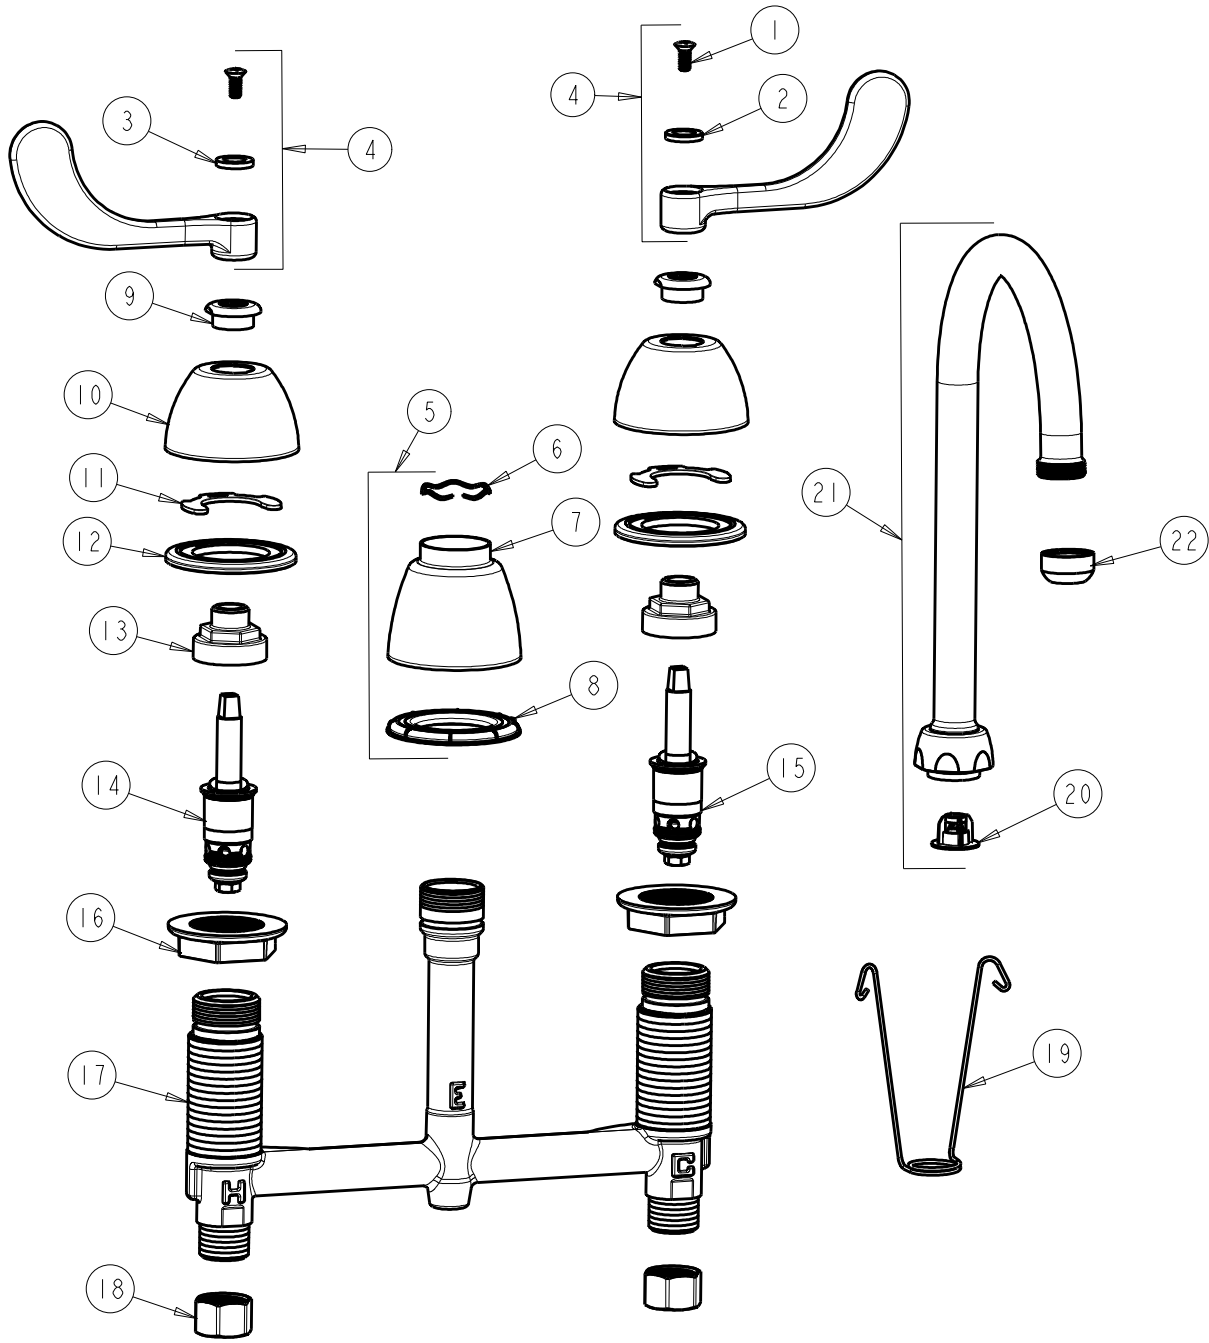

CHICAGO FAUCETS
a Geberit company

2100 South Clearwater Drive
Des Plaines, IL 60018
Phone: 847-803-5000
Fax: 847-803-5454
www.chicagofaucets.com

REPAIR PARTS

FITTING NO.
786-GN2AFCE1CP
SUBMITTED MODEL NO.

FOR TECHNICAL ASSISTANCE
1-800-TEC-TRUE (1-800-832-8783)

BY: SID DATE: 02-01-10
CHK: REV: 05-01-12

ITEM NO.

ITEM	PART NO.	DESCRIPTION	ITEM	PART NO.	DESCRIPTION
1	420-010JKRCF	SCREW, 10-32 UNC PH 1/2	12	888-026JKNF	WASHER, SEALING
2	633-123JKNF	INDEX BUTTON (BLUE)	13	274-014JKRBF	NUT, CAP
3	633-023JKNF	INDEX BUTTON (RED)	14	377-XTLHJKNF	LH QUATURN CARTRIDGE
4	317-PRJKCP	HANDLE, 4" WRISTBLADE (PAIR)	15	377-XTRHJKNF	RH QUATURN CARTRIDGE
5	785-400JKCP	SPOUT ESCUTCHEON KIT	16	250-004JKNF	LOCKNUT
6	50-038JKNF	WAVE WASHER	17	---	BODY, VALVE
7	785-400JKCP	ESCUTCHEON, SPOUT BASE	18	49-005JKRBF	COUPLING NUT
8	888-027JKNF	SPOUT ESCUTCHEON WASHER	19	200-008JKNF	HANGER
9	422-113JKCP	ESCUTCHEON NUT	20	50-043JKJNF	FLOW CONTROL 1.5 GPM
10	250-082JKCP	ESCUTCHEON	21	GN2AFCJKCP	GN SPOUT-A TYPE END
11	200-009JKNF	CLIP, RETAIN	22	E1JKRCF	QUIXTOP OUTLET