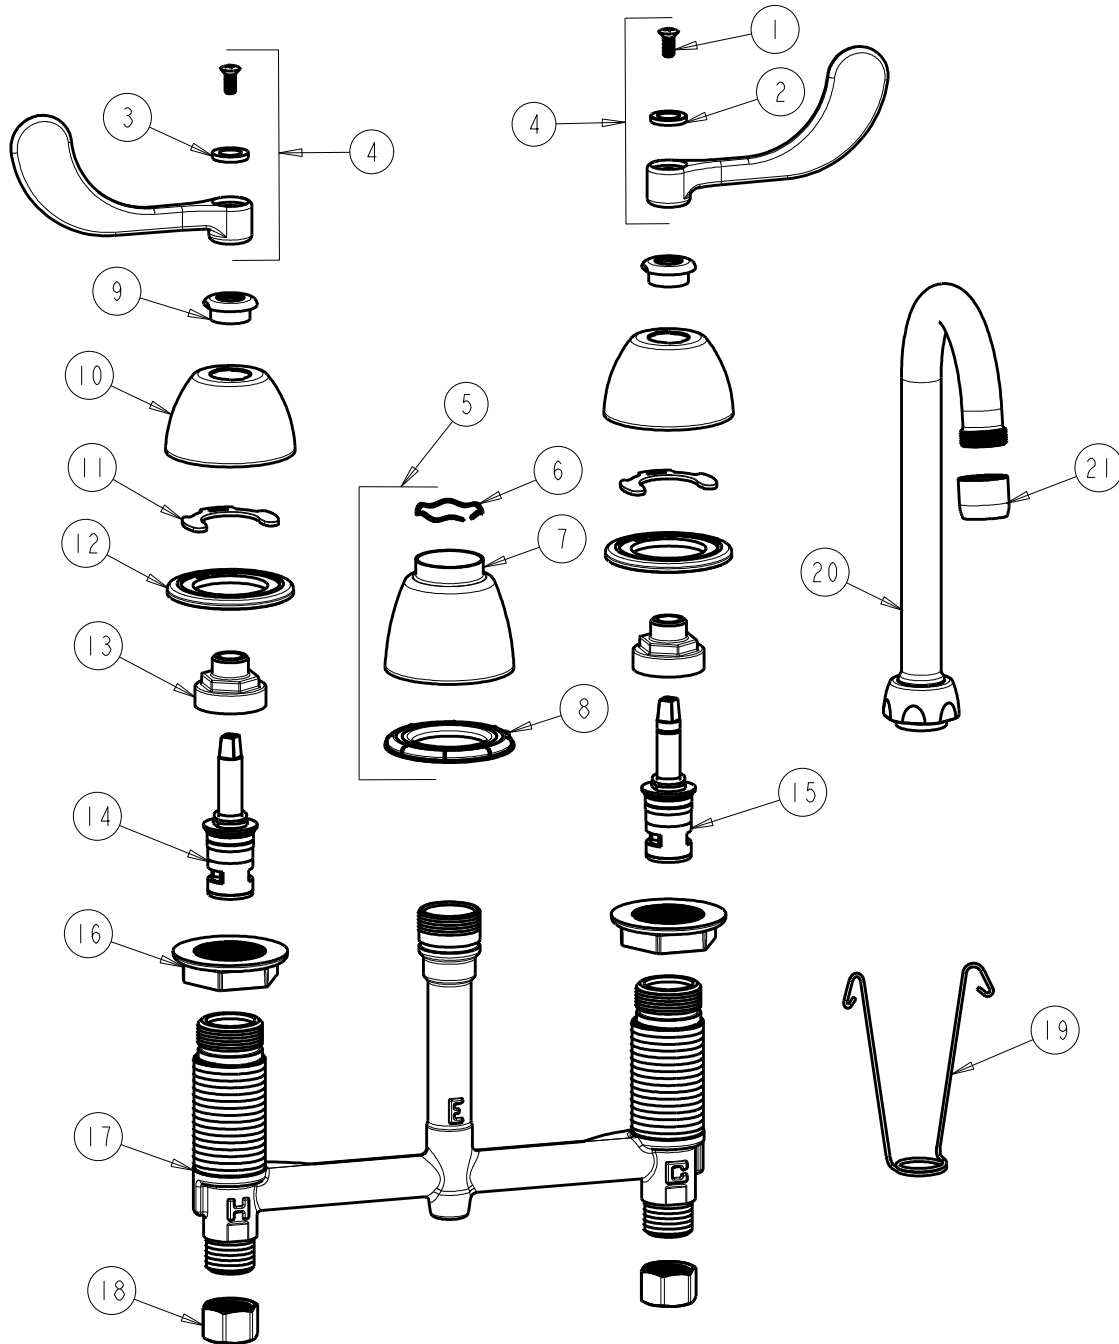

CHICAGO FAUCETS
a Geberit company

2100 South Clearwater Drive
Des Plaines, IL 60018
Phone: 847-803-5000
Fax: 847-803-5454
www.chicagofaucets.com

REPAIR PARTS

FITTING NO.

786-GN1AE3XKCP

SUBMITTED MODEL NO.

BY: SID DATE: 06-30-11

CHK: REV: 04-30-12

ITEM NO.

FOR TECHNICAL ASSISTANCE
1-800-TEC-TRUE (1-800-832-8783)

ITEM	PART NO.	DESCRIPTION	ITEM	PART NO.	DESCRIPTION
1	420-010JKRCF	SCREW, 10-32 UNC PH 1/2	12	888-026JKNF	WASHER, SEALING
2	633-123JKNF	INDEX BUTTON (BLUE)	13	274-014JKRBF	NUT, CAP
3	633-023JKNF	INDEX BUTTON (RED)	14	377-XKLHJKABNF	LH CERAMIC CARTRIDGE 1/4
4	317-PRJKCP	HANDLE, 4" WRISTBLADE (PAIR)	15	377-XKRHJKABNF	RH CERAMIC CARTRIDGE 1/4
5	785-400JKCP	SPOUT ESCUTCHEON KIT	16	250-004JKNF	LOCKNUT
6	50-038JKNF	WAVE WASHER	17	---	BODY, VALVE
7	785-400JKCP	ESCUTCHEON, SPOUT BASE	18	49-005JKRBF	COUPLING NUT
8	888-027JKNF	SPOUT ESCUTCHEON WASHER	19	200-008JKNF	HANGER
9	422-113JKCP	ESCUTCHEON NUT	20	GN1AJKCP	SPOUT
10	250-082JKCP	ESCUTCHEON	21	E3JKCP	SOFTFLO AERATOR 2.2 GPM
11	200-009JKNF	CLIP, RETAIN			