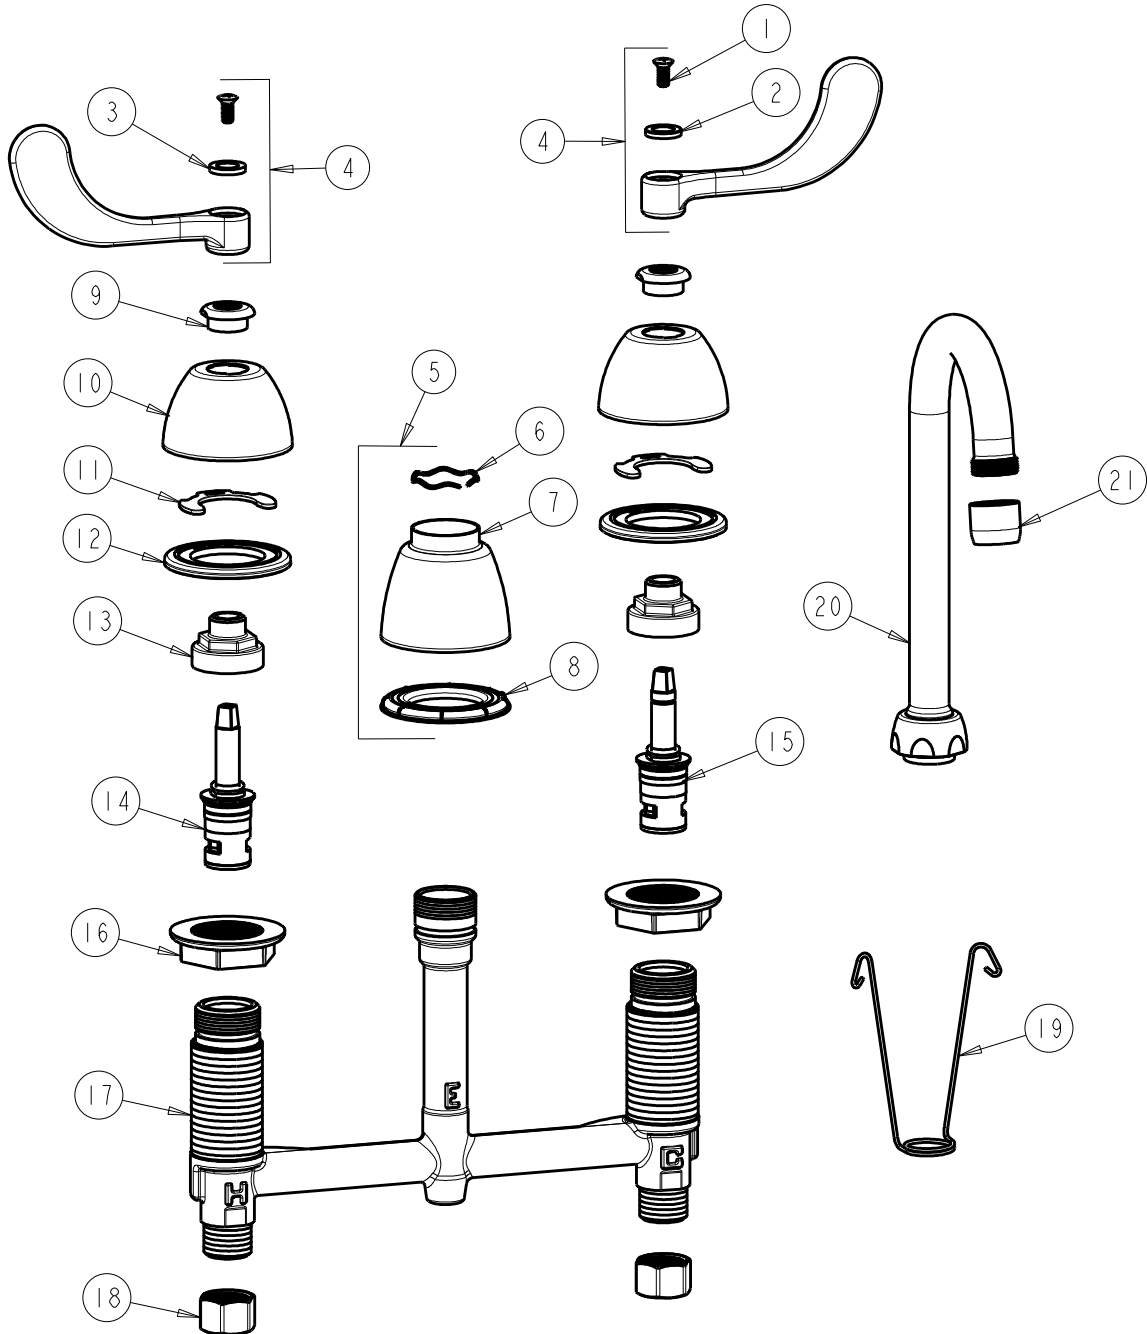

CHICAGO FAUCETS
a Geberit company

2100 South Clearwater Drive
Des Plaines, IL 60018
Phone: 847-803-5000
Fax: 847-803-5454
www.chicagofaucets.com

REPAIR PARTS

FITTING NO.

786-GN1AE3XKABCP

SUBMITTED MODEL NO.

BY: SID DATE: 07-01-11

CHK: REV: 04-30-12

ITEM NO.

FOR TECHNICAL ASSISTANCE
1-800-TEC-TRUE (1-800-832-8783)

ITEM	PART NO.	DESCRIPTION	ITEM	PART NO.	DESCRIPTION
1	420-010JKRCF	SCREW, 10-32 UNC PH 1/2	12	888-026JKNF	WASHER, SEALING
2	633-123JKNF	INDEX BUTTON (BLUE)	13	274-014JKRBF	NUT, CAP
3	633-023JKNF	INDEX BUTTON (RED)	14	377-XKLHJKABNF	LH CERAMIC CARTRIDGE 1/4
4	317-PRJKCP	HANDLE, 4" WRISTBLADE (PAIR)	15	377-XKRHJKABNF	RH CERAMIC CARTRIDGE 1/4
5	785-400JKCP	SPOUT ESCUTCHEON KIT	16	250-004JKNF	LOCKNUT
6	50-038JKNF	WAVE WASHER	17	---	BODY, VALVE
7	785-400JKCP	ESCUTCHEON, SPOUT BASE	18	49-005JKRBF	COUPLING NUT
8	888-027JKNF	SPOUT ESCUTCHEON WASHER	19	200-008JKNF	HANGER
9	422-113JKCP	ESCUTCHEON NUT	20	GN1AJKCP	SPOUT
10	250-082JKCP	ESCUTCHEON	21	E3JKCP	SOFTFLO AERATOR 2.2 GPM
11	200-009JKNF	CLIP, RETAIN			