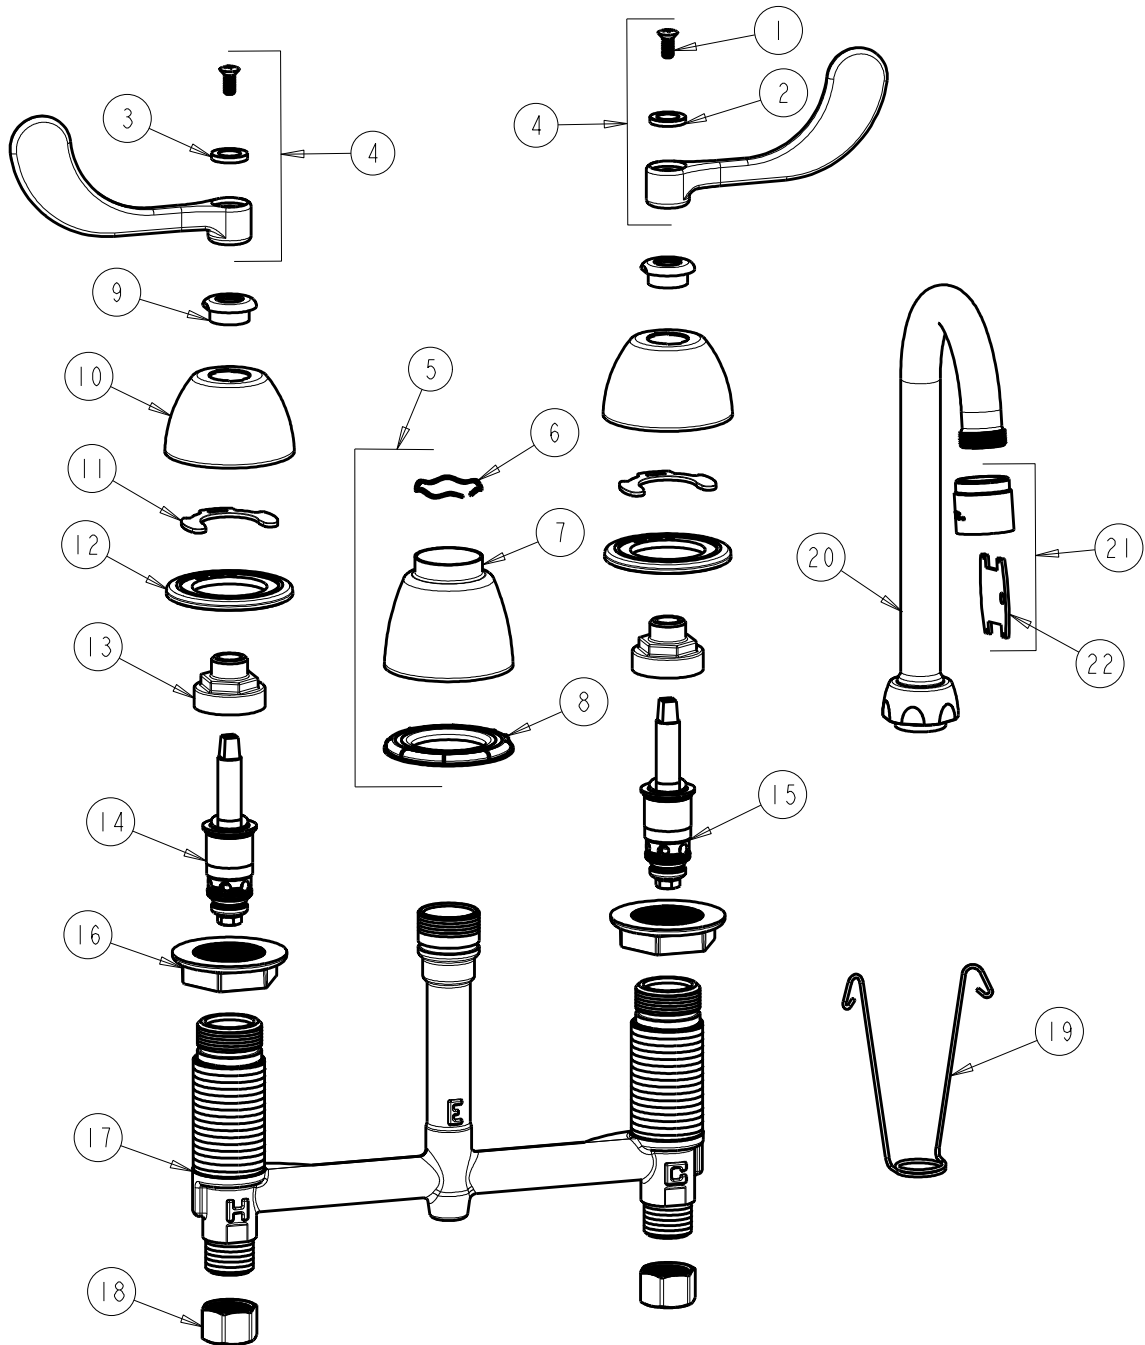

CHICAGO FAUCETS
a Geberit company

2100 South Clearwater Drive
Des Plaines, IL 60018
Phone: 847-803-5000
Fax: 847-803-5454
www.chicagofaucets.com

REPAIR PARTS

FITTING NO.

786-GN1AE3VPACP

SUBMITTED MODEL NO.

BY: SID DATE: 06-30-11

CHK: REV: 04-30-12

ITEM NO.

FOR TECHNICAL ASSISTANCE
1-800-TEC-TRUE (1-800-832-8783)

ITEM	PART NO.	DESCRIPTION	ITEM	PART NO.	DESCRIPTION
1	420-010JKRCF	SCREW, 10-32 UNC PH 1/2	12	888-026JKNF	WASHER, SEALING
2	633-123JKNF	INDEX BUTTON (BLUE)	13	274-014JKRBF	NUT, CAP
3	633-023JKNF	INDEX BUTTON (RED)	14	377-XTLHJKNF	LH QUATURN CARTRIDGE
4	317-PRJKCP	HANDLE, 4" WRISTBLADE (PAIR)	15	377-XTRHJKNF	RH QUATURN CARTRIDGE
5	785-400JKCP	SPOUT ESCUTCHEON KIT	16	250-004JKNF	LOCKNUT
6	50-038JKNF	WAVE WASHER	17	---	BODY, VALVE
7	785-400JKCP	ESCUTCHEON, SPOUT BASE	18	49-005JKRBF	COUPLING NUT
8	888-027JKNF	SPOUT ESCUTCHEON WASHER	19	200-008JKNF	HANGER
9	422-113JKCP	ESCUTCHEON NUT	20	GN1AJKCP	SPOUT
10	250-082JKCP	ESCUTCHEON	21	E3VPJKCP	VP SOFTFLO AERATOR 2.2 GPM
11	200-009JKNF	CLIP, RETAIN	22	3-024JKRCF	KEY, VP