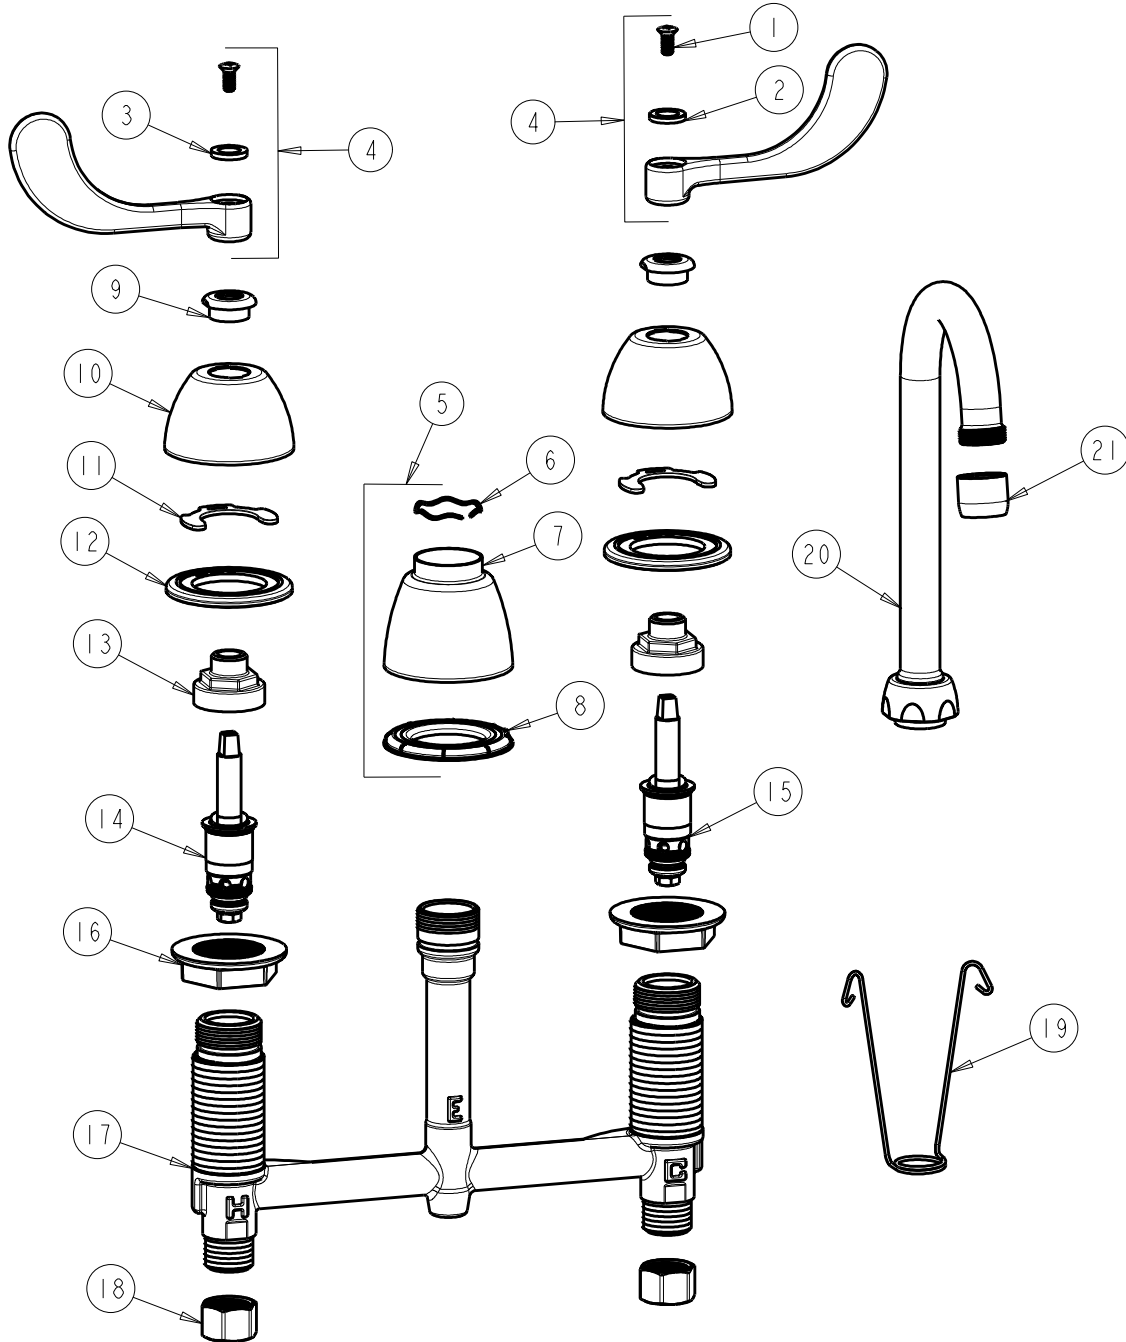

**CHICAGO FAUCETS**  
a Geberit company

2100 South Clearwater Drive  
Des Plaines, IL 60018  
Phone: 847-803-5000  
Fax: 847-803-5454  
www.chicagofaucets.com

**REPAIR PARTS**

FITTING NO.

**786-GN1AE3CP**

SUBMITTED MODEL NO.

ITEM NO.

**FOR TECHNICAL ASSISTANCE**  
1-800-TEC-TRUE (1-800-832-8783)

BY: SID DATE: 06-30-11  
CHK: REV: 04-30-12

ITEM	PART NO.	DESCRIPTION	ITEM	PART NO.	DESCRIPTION
1	420-010JKRCF	SCREW, 10-32 UNC PH 1/2	12	888-026JKNF	WASHER, SEALING
2	633-123JKNF	INDEX BUTTON (BLUE)	13	274-014JKRBF	NUT, CAP
3	633-023JKNF	INDEX BUTTON (RED)	14	377-XTLHJKNF	LH QUATURN CARTRIDGE
4	317-PRJKCP	HANDLE, 4" WRISTBLADE (PAIR)	15	377-XTRHJKNF	RH QUATURN CARTRIDGE
5	785-400JKCP	SPOUT ESCUTCHEON KIT	16	250-004JKNF	LOCKNUT
6	50-038JKNF	WAVE WASHER	17	---	BODY, VALVE
7	785-400JKCP	ESCUTCHEON, SPOUT BASE	18	49-005JKRBF	COUPLING NUT
8	888-027JKNF	SPOUT ESCUTCHEON WASHER	19	200-008JKNF	HANGER
9	422-113JKCP	ESCUTCHEON NUT	20	GN1AJKCP	SPOUT
10	250-082JKCP	ESCUTCHEON	21	E3JKCP	SOFTFLO AERATOR 2.2 GPM
11	200-009JKNF	CLIP, RETAIN			