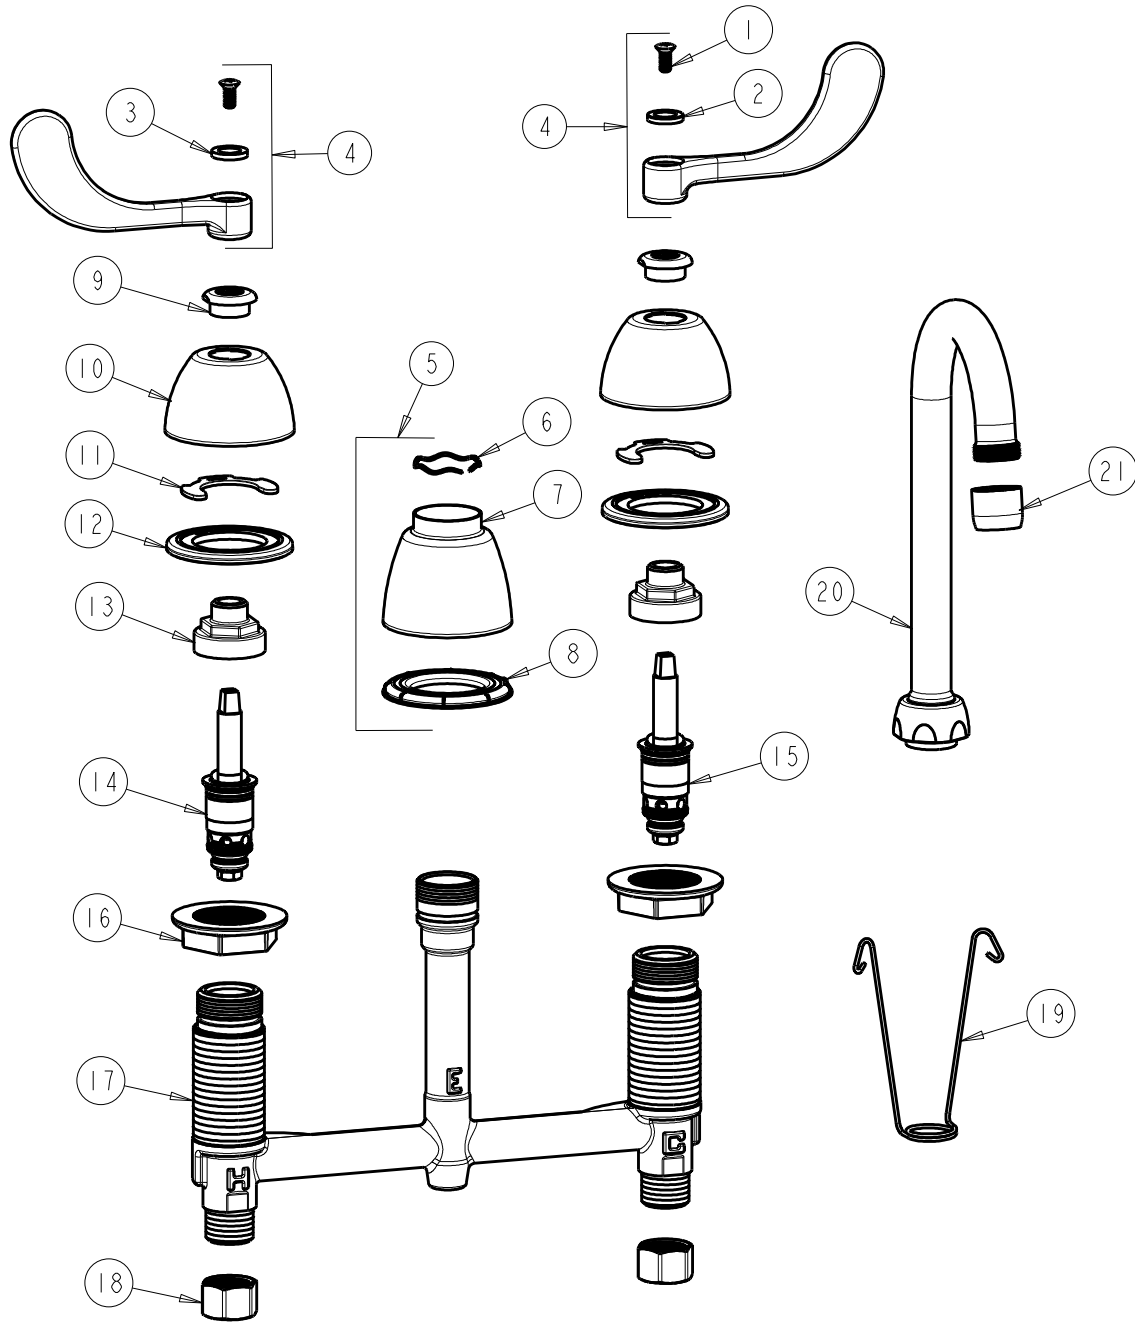

CHICAGO FAUCETS
a Geberit company

2100 South Clearwater Drive
Des Plaines, IL 60018
Phone: 847-803-5000
Fax: 847-803-5454
www.chicagofaucets.com

REPAIR PARTS

FITTING NO.

786-GN1AE35ABCP

SUBMITTED MODEL NO.

BY: SID DATE: 07-01-11

CHK: REV: 04-30-12

ITEM NO.

FOR TECHNICAL ASSISTANCE
1-800-TEC-TRUE (1-800-832-8783)

ITEM	PART NO.	DESCRIPTION	ITEM	PART NO.	DESCRIPTION
1	420-010JKRCF	SCREW, 10-32 UNC PH 1/2	12	888-026JKNF	WASHER, SEALING
2	633-123JKNF	INDEX BUTTON (BLUE)	13	274-014JKRBF	NUT, CAP
3	633-023JKNF	INDEX BUTTON (RED)	14	377-XTLHJKABNF	LH QUATURN CARTRIDGE
4	317-PRJKCP	HANDLE, 4" WRISTBLADE (PAIR)	15	377-XTRHJKABNF	RH QUATURN CARTRIDGE
5	785-400JKCP	SPOUT ESCUTCHEON KIT	16	250-004JKNF	LOCKNUT
6	50-038JKNF	WAVE WASHER	17	---	BODY, VALVE
7	785-400JKCP	ESCUTCHEON, SPOUT BASE	18	49-005JKRBF	COUPLING NUT
8	888-027JKNF	SPOUT ESCUTCHEON WASHER	19	200-008JKNF	HANGER
9	422-113JKCP	ESCUTCHEON NUT	20	GN1AJKCP	SPOUT
10	250-082JKCP	ESCUTCHEON	21	E35JKCP	SOFTFLO AERATOR 1.5 GPM
11	200-009JKNF	CLIP, RETAIN			