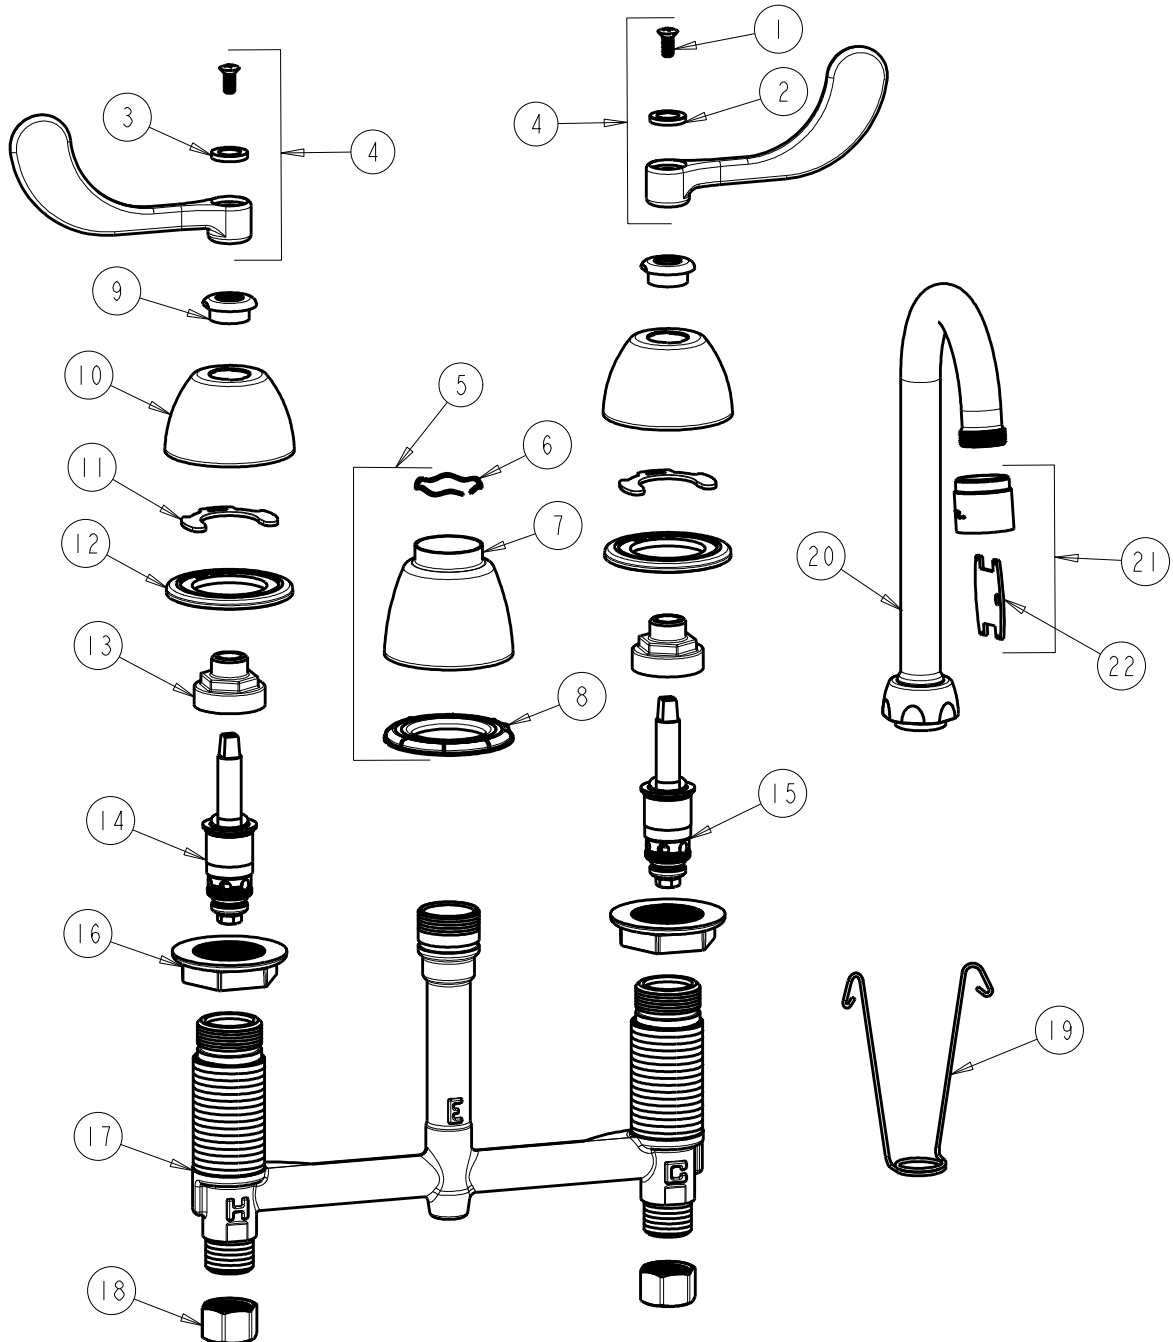

CHICAGO FAUCETS
a Geberit company

2100 South Clearwater Drive
Des Plaines, IL 60018
Phone: 847-803-5000
Fax: 847-803-5454
www.chicagofaucets.com

REPAIR PARTS

FITTING NO.

786-GN1AE29VPCP

SUBMITTED MODEL NO.

BY: SID DATE: 06-30-11

CHK: REV: 04-30-12

ITEM NO.

FOR TECHNICAL ASSISTANCE
1-800-TEC-TRUE (1-800-832-8783)

ITEM	PART NO.	DESCRIPTION	ITEM	PART NO.	DESCRIPTION
1	420-010JKRCF	SCREW, 10-32 UNC PH 1/2	12	888-026JKNF	WASHER, SEALING
2	633-123JKNF	INDEX BUTTON (BLUE)	13	274-014JKRBF	NUT, CAP
3	633-023JKNF	INDEX BUTTON (RED)	14	377-XTLHJKNF	LH QUATURN CARTRIDGE
4	317-PRJKCP	HANDLE, 4" WRISTBLADE (PAIR)	15	377-XTRHJKNF	RH QUATURN CARTRIDGE
5	785-400JKCP	SPOUT ESCUTCHEON KIT	16	250-004JKNF	LOCKNUT
6	50-038JKNF	WAVE WASHER	17	---	BODY, VALVE
7	785-400JKCP	ESCUTCHEON, SPOUT BASE	18	49-005JKRBF	COUPLING NUT
8	888-027JKNF	SPOUT ESCUTCHEON WASHER	19	200-008JKNF	HANGER
9	422-113JKCP	ESCUTCHEON NUT	20	GN1AJKCP	SPOUT
10	250-082JKCP	ESCUTCHEON	21	E29VPJKCP	LAMINAR OUTLET 2.2 GPM
11	200-009JKNF	CLIP, RETAIN	22	3-024JKRCF	KEY, VP