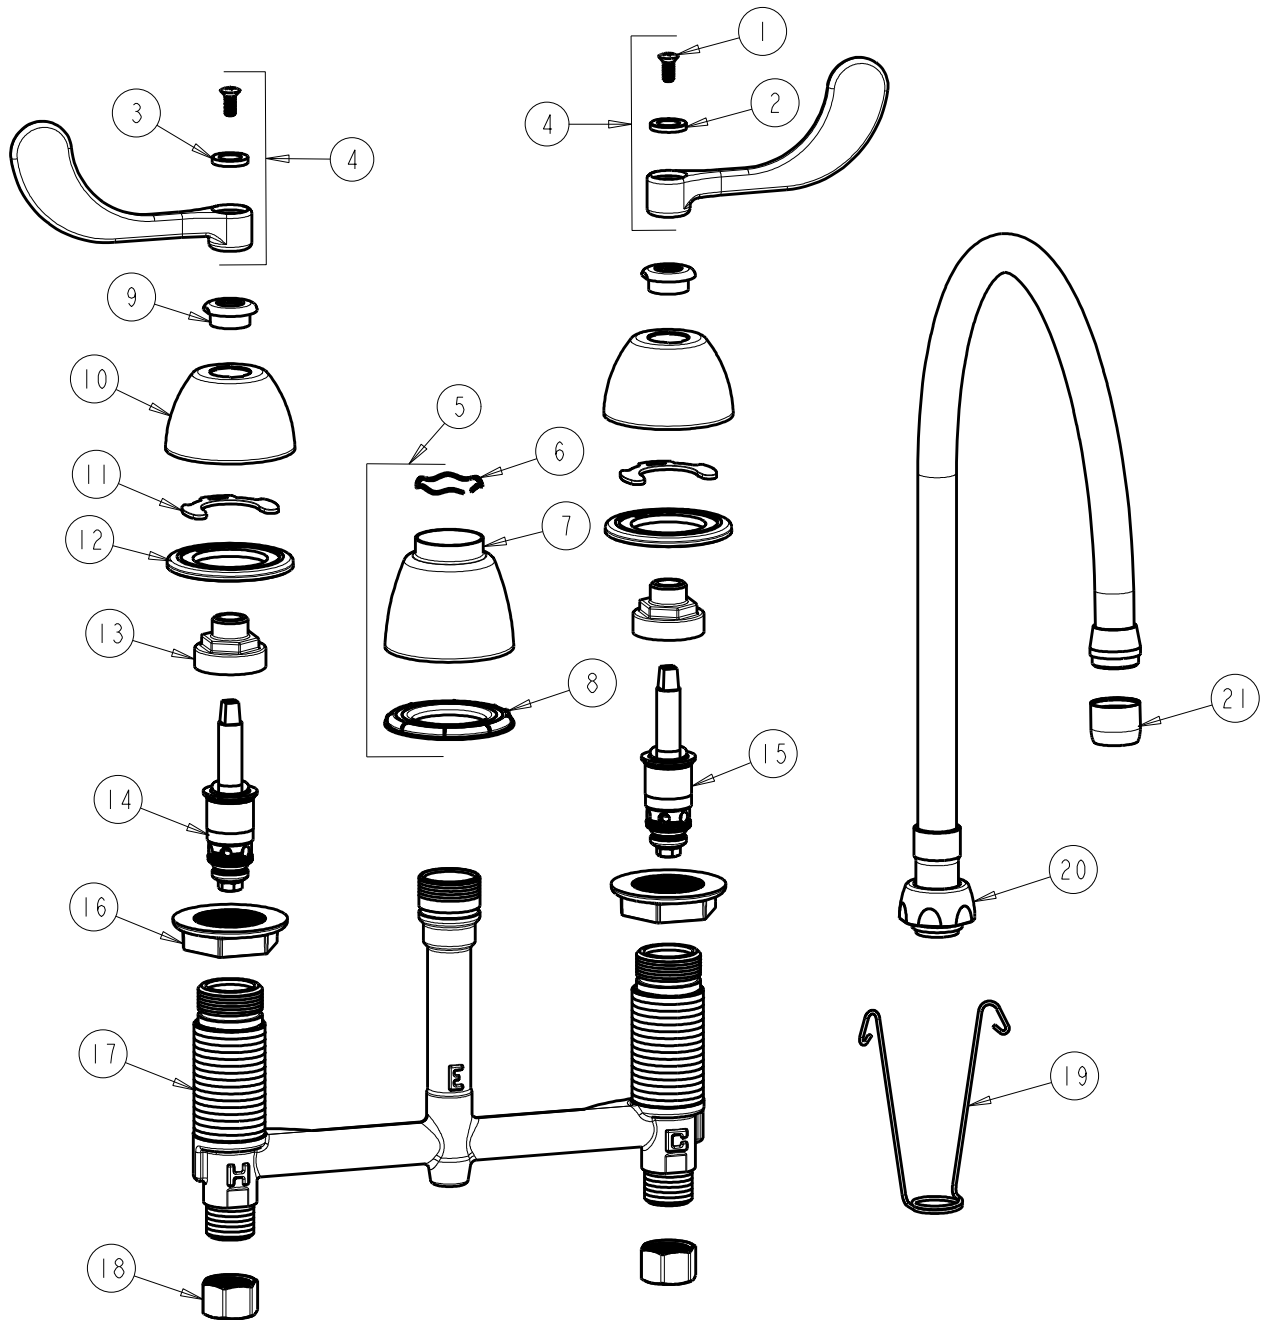

CHICAGO FAUCETS
a Geberit company

2100 South Clearwater Drive
Des Plaines, IL 60018
Phone: 847-803-5000
Fax: 847-803-5454
www.chicagofaucets.com

REPAIR PARTS

FITTING NO.

786-GN10AE3SWGCP

SUBMITTED MODEL NO.

BY: SID DATE: 05-06-09

CHK: REV: 04-30-12

ITEM NO.

FOR TECHNICAL ASSISTANCE
1-800-TEC-TRUE (1-800-832-8783)

ITEM	PART NO.	DESCRIPTION	ITEM	PART NO.	DESCRIPTION
1	420-010JKRCF	SCREW, 10-32 UNC PH 1/2	12	888-026JKNF	WASHER, SEALING
2	633-123JKNF	INDEX BUTTON (BLUE)	13	274-014JKRBF	NUT, CAP
3	633-023JKNF	INDEX BUTTON (RED)	14	377-XTLHJKNF	LH QUATURN CARTRIDGE
4	317-PRJKCP	HANDLE, 4" WRISTBLADE (PAIR)	15	377-XTRHJKNF	RH QUATURN CARTRIDGE
5	785-400JKCP	SPOUT ESCUTCHEON KIT	16	250-004JKNF	LOCKNUT
6	50-038JKNF	WAVE WASHER	17	---	BODY, VALVE
7	785-400JKCP	ESCUTCHEON, SPOUT BASE	18	49-005JKRBF	COUPLING NUT
8	888-027JKNF	SPOUT ESCUTCHEON WASHER	19	200-008JKNF	HANGER
9	422-113JKCP	ESCUTCHEON NUT	20	GN10ASWGJKCP	SPOUT
10	250-082JKCP	ESCUTCHEON	21	E3JKCP	SOFTFLO AERATOR 2.2 GPM
11	200-009JKNF	CLIP, RETAIN			