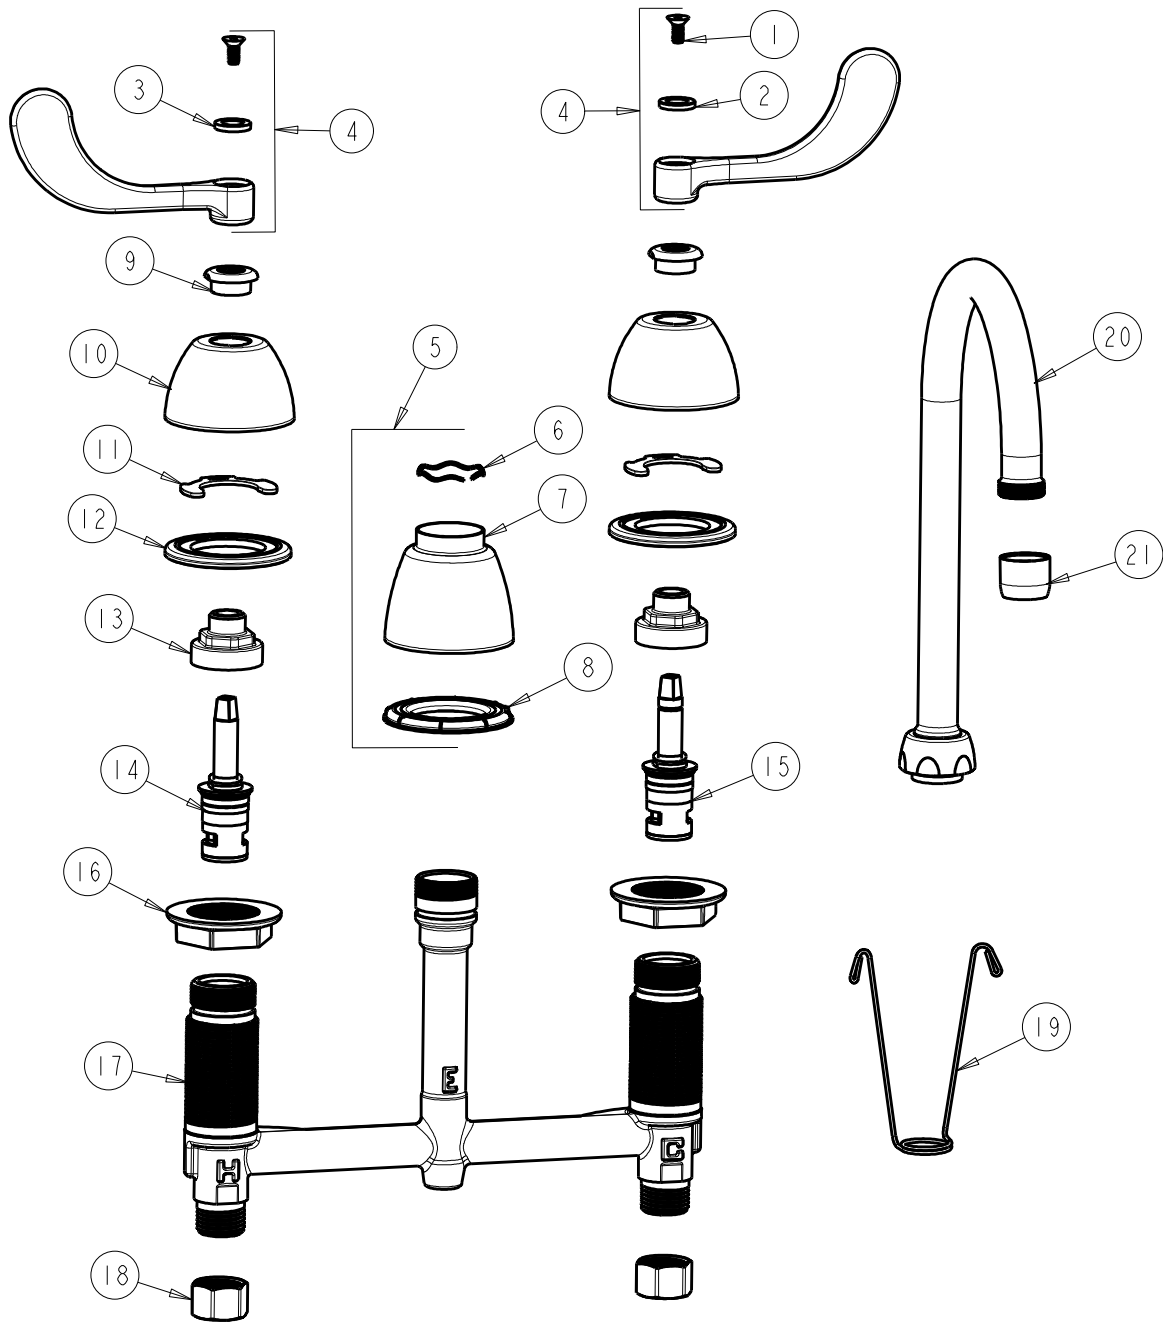

CHICAGO FAUCETS
a Geberit company

2100 South Clearwater Drive
Des Plaines, IL 60018
Phone: 847-803-5000
Fax: 847-803-5454
www.chicagofaucets.com

REPAIR PARTS

BY: SID DATE: 12-06-16
CHK: *DR* REV:

FITTING NO.

786-E72XKABCP

SUBMITTED MODEL NO.

ITEM NO.

FOR TECHNICAL ASSISTANCE
1-800-TEC-TRUE (1-800-832-8783)

ITEM	PART NO.	DESCRIPTION	ITEM	PART NO.	DESCRIPTION
1	420-020JKNF	SCREW, 1/8 FLAT HEX HEAD X 1/2	12	888-026JKNF	WASHER, SEALING
2	633-123JKNF	INDEX BUTTON (BLUE)	13	274-014JKRBF	NUT, CAP
3	633-023JKNF	INDEX BUTTON (RED)	14	377-XKLHJKABNF	LH CERAMIC CARTRIDGE 1/4
4	317-PRJKCP	HANDLE, 4" WRISTBLADE (PAIR)	15	377-XKRHJKABNF	RH CERAMIC CARTRIDGE 1/4
5	785-400JKCP	KIT, SPOUT ESCUTCHEON	16	250-004JKNF	LOCKNUT
6	50-038JKNF	WAVE WASHER	17	-----	BODY, VALVE
7	785-400JKCP	ESCUTCHEON, SPOUT BASE	18	49-005JKRBF	COUPLING NUT
8	888-027JKNF	SPOUT ESCUTCHEON WASHER	19	200-008JKNF	HANGER
9	422-113JKCP	ESCUTCHEON NUT	20	GN2AJKABCP	SPOUT, GN SPOUT 5-1/4" C-C
10	250-082JKCP	ESCUTCHEON	21	E72JKABCP	OUTLET, LAMINAR 0.5GPM
11	200-009JKNF	CLIP, RETAIN			