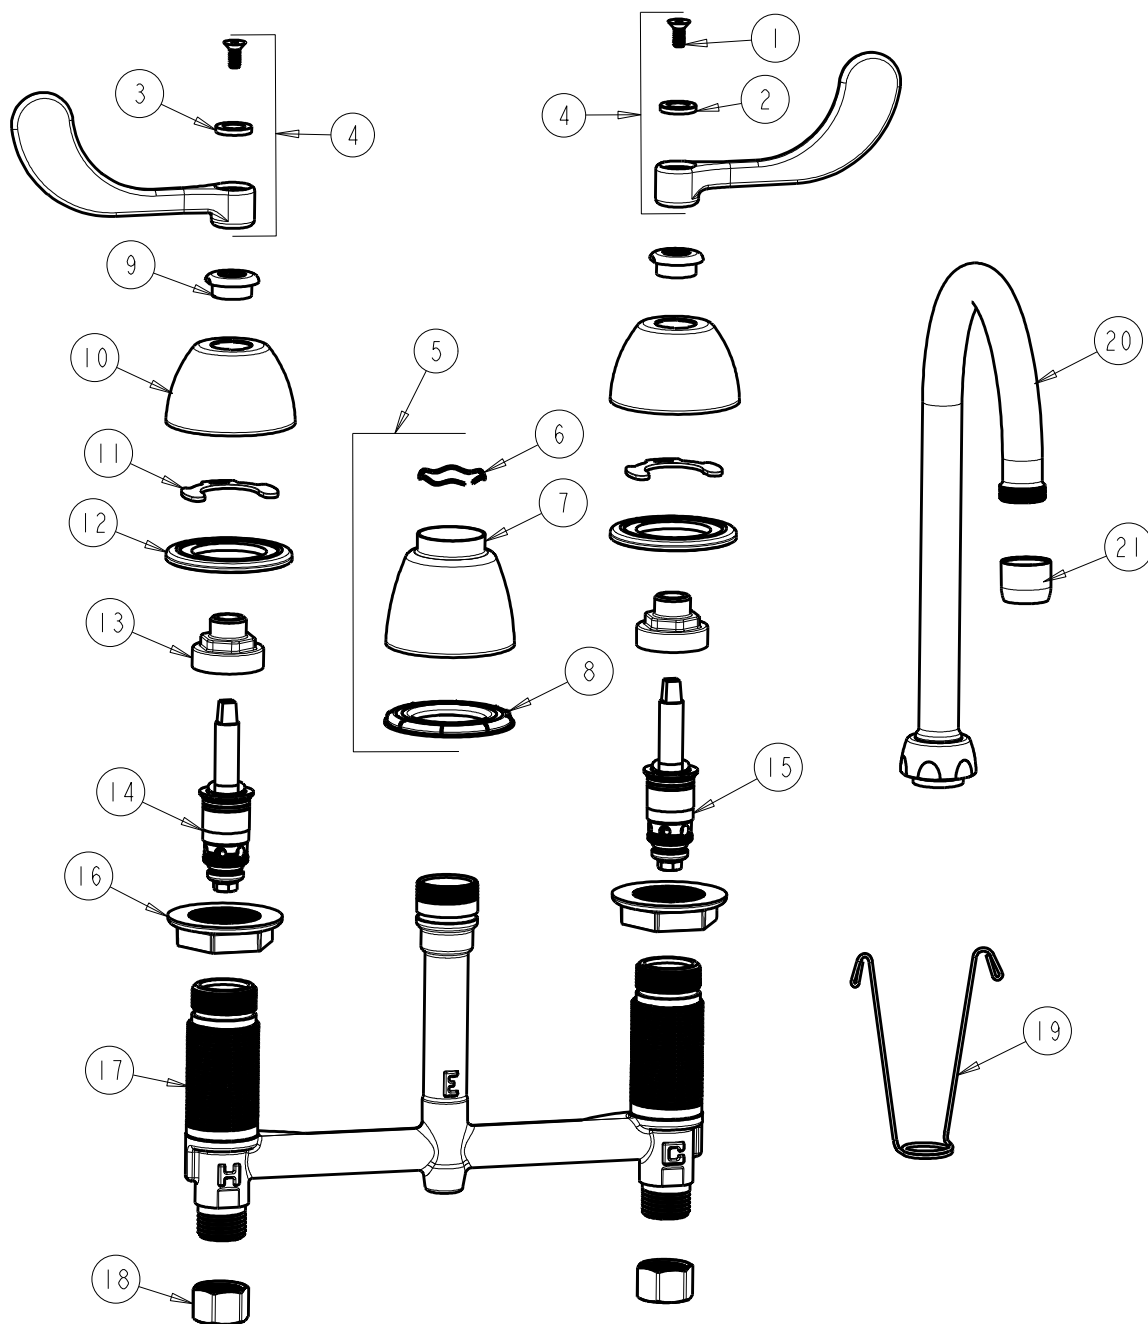

CHICAGO FAUCETS 

a Geberit company

2100 South Clearwater Drive
Des Plaines, IL 60018
Phone: 847-803-5000
Fax: 847-803-5454
www.chicagofaucets.com

REPAIR PARTS

BY: SID DATE: 12-06-16

CHK: *AS* REV:

FITTING NO.

786-E72ABCP

SUBMITTED MODEL NO.

ITEM NO.

FOR TECHNICAL ASSISTANCE
1-800-TEC-TRUE (1-800-832-8783)

ITEM	PART NO.	DESCRIPTION	ITEM	PART NO.	DESCRIPTION
1	420-020JKNF	SCREW, 1/8 FLAT HEX HEAD X 1/2	12	888-026JKNF	WASHER, SEALING
2	633-123JKNF	INDEX BUTTON (BLUE)	13	274-014JKRBF	NUT, CAP
3	633-023JKNF	INDEX BUTTON (RED)	14	377-XTLHJKABNF	LH QUATURN CARTRIDGE
4	317-PRJKCP	HANDLE, 4" WRISTBLADE (PAIR)	15	377-XTRHJKABNF	RH QUATURN CARTRIDGE
5	785-400JKCP	KIT, SPOUT ESCUTCHEON	16	250-004JKNF	LOCKNUT
6	50-038JKNF	WAVE WASHER	17	-----	BODY, VALVE
7	785-400JKCP	ESCUTCHEON, SPOUT BASE	18	49-005JKRBF	COUPLING NUT
8	888-027JKNF	SPOUT ESCUTCHEON WASHER	19	200-008JKNF	HANGER
9	422-113JKCP	ESCUTCHEON NUT	20	GN2AJKABCP	SPOUT, GN SPOUT 5-1/4" C-C
10	250-082JKCP	ESCUTCHEON	21	E72JKABCP	OUTLET, LAMINAR 0.5GPM
11	200-009JKNF	CLIP, RETAIN			