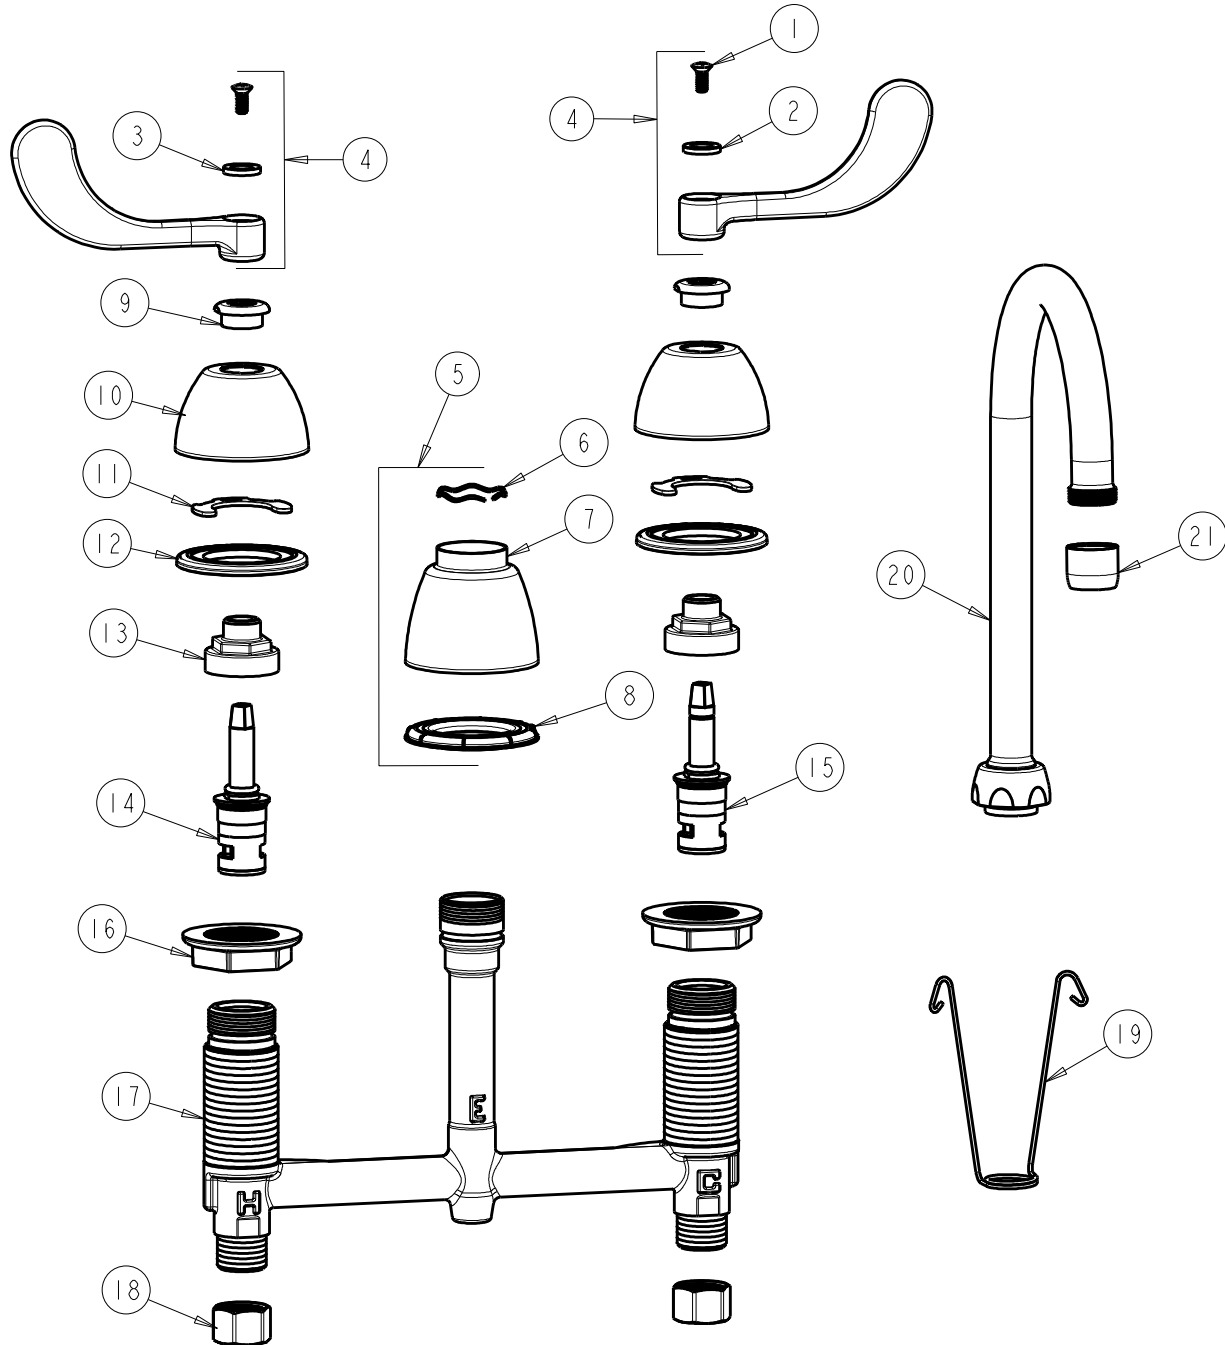

CHICAGO FAUCETS
a Geberit company

2100 South Clearwater Drive
Des Plaines, IL 60018
Phone: 847-803-5000
Fax: 847-803-5454
www.chicagofaucets.com

REPAIR PARTS

FITTING NO.

786-E3XKCP

SUBMITTED MODEL NO.

BY: SID DATE: 10-19-01

CHK: REV: 04-25-12

ITEM NO.

FOR TECHNICAL ASSISTANCE
1-800-TEC-TRUE (1-800-832-8783)

ITEM	PART NO.	DESCRIPTION	ITEM	PART NO.	DESCRIPTION
1	420-010JKRCF	SCREW, 10-32 UNC PH 1/2	12	888-026JKNF	WASHER, SEALING
2	633-123JKNF	INDEX BUTTON (BLUE)	13	274-014JKRBF	NUT, CAP
3	633-023JKNF	INDEX BUTTON (RED)	14	377-XKLHJKNF	LH CERAMIC CARTRIDGE 1/4
4	317-PRJKCP	HANDLE, 4" WRISTBLADE (PAIR)	15	377-XKRHJKNF	RH CERAMIC CARTRIDGE 1/4
5	785-400JKCP	SPOUT ESCUTCHEON KIT	16	250-004JKNF	LOCKNUT
6	50-038JKNF	WAVE WASHER	17	-----	BODY, VALVE
7	785-400JKCP	ESCUTCHEON, SPOUT BASE	18	49-005JKRBF	COUPLING NUT
8	888-027JKNF	SPOUT ESCUTCHEON WASHER	19	200-008JKNF	HANGER
9	422-113JKCP	ESCUTCHEON NUT	20	GN2AJKCP	SPOUT
10	250-082JKCP	ESCUTCHEON	21	E3JKCP	SOFTFLO AERATOR 2.2 GPM
11	200-009JKNF	CLIP, RETAIN			