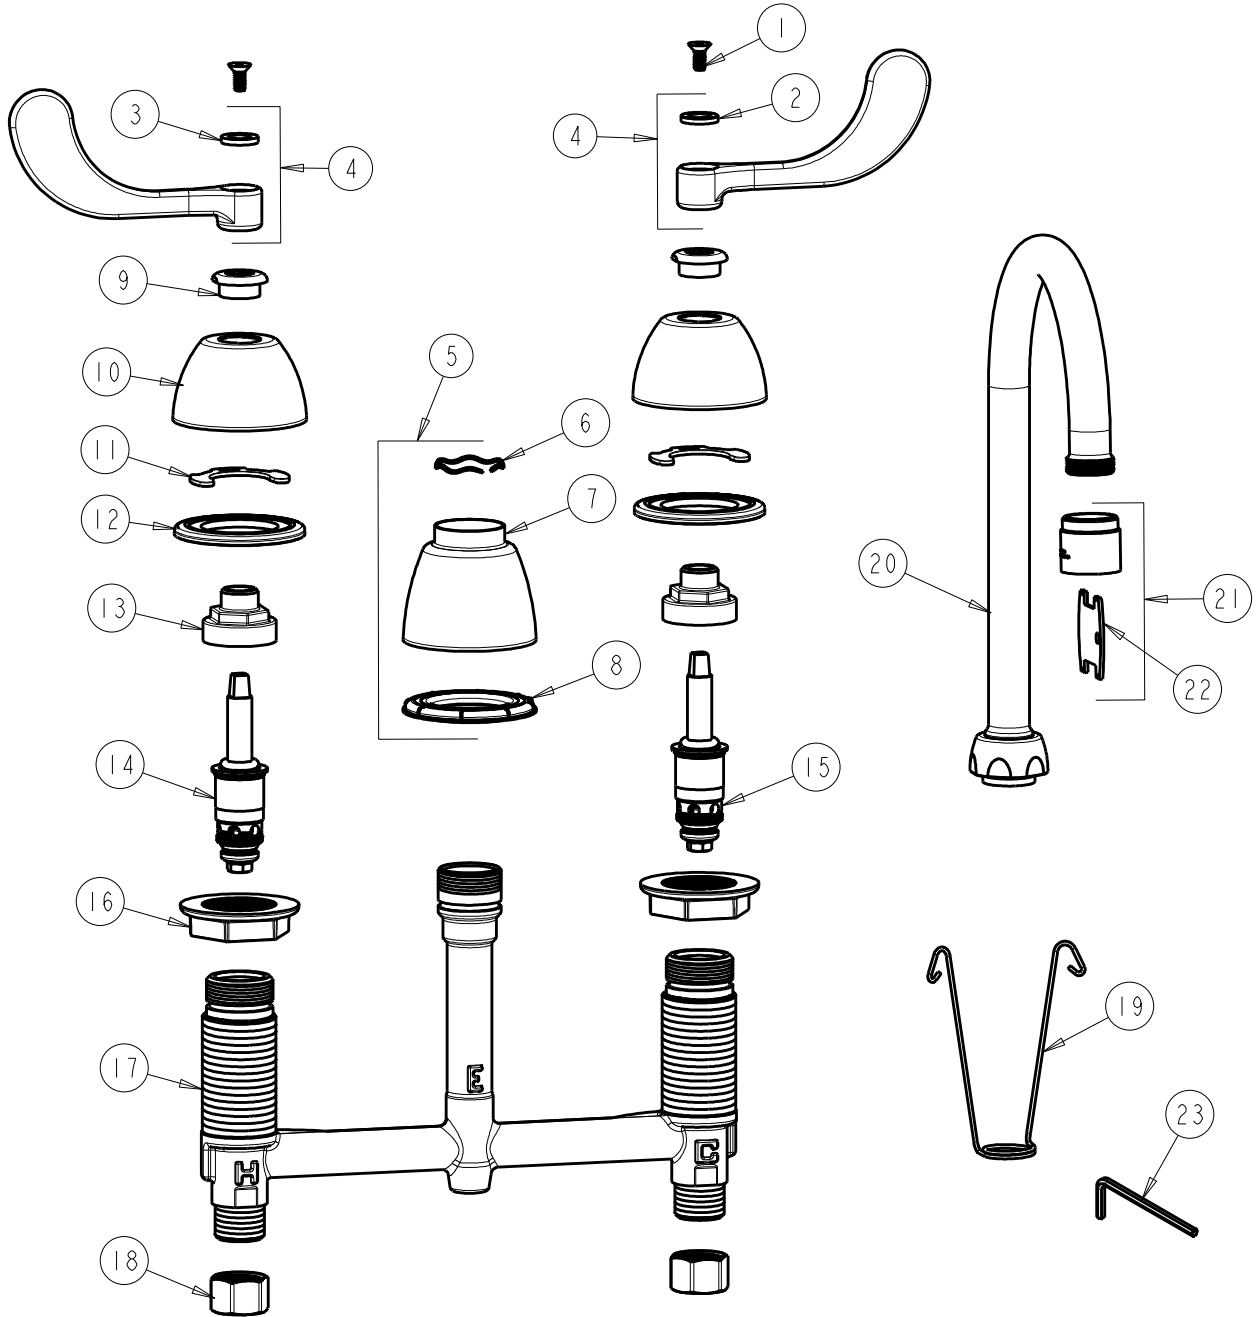

**CHICAGO FAUCETS**  
a Geberit company

2100 South Clearwater Drive  
Des Plaines, IL 60018  
Phone: 847-803-5000  
Fax: 847-803-5454  
www.chicagofaucets.com

**REPAIR PARTS**

FITTING NO.  
**786-E3VPCCP**  
SUBMITTED MODEL NO.

**FOR TECHNICAL ASSISTANCE**  
1-800-TEC-TRUE (1-800-832-8783)

BY: SID DATE: 10-12-01  
CHK: REV: 04-25-12

ITEM NO.

ITEM	PART NO.	DESCRIPTION	ITEM	PART NO.	DESCRIPTION
1	420-020JKNF	SCREW, 1/8 FLAT HEX HEAD X 1/2	13	274-014JKRBF	NUT, CAP
2	633-123JKNF	INDEX BUTTON (BLUE)	14	377-XTLHJKNF	LH QUATURN CARTRIDGE
3	633-023JKNF	INDEX BUTTON (RED)	15	377-XTRHJKNF	RH QUATURN CARTRIDGE
4	317-PRJKCP	HANDLE, 4" WRISTBLADE (PAIR)	16	250-004JKNF	LOCKNUT
5	785-400JKCP	SPOUT ESCUTCHEON KIT	17	----	BODY, VALVE
6	50-038JKNF	WAVE WASHER	18	49-005JKRBF	COUPLING NUT
7	785-400JKCP	ESCUTCHEON, SPOUT BASE	19	200-008JKNF	HANGER
8	888-027JKNF	SPOUT ESCUTCHEON WASHER	20	GN2AJKCP	SPOUT
9	422-113JKCP	ESCUTCHEON NUT	21	E3VPJKCP	VP SOFTFLO AERATOR 2.2 GPM
10	250-082JKCP	ESCUTCHEON	22	3-024JKRCF	KEY, VP
11	200-009JKNF	CLIP, RETAIN	23	420-022JKNF	WRENCH, VP 1/8 HEX
12	888-026JKNF	WASHER, SEALING			