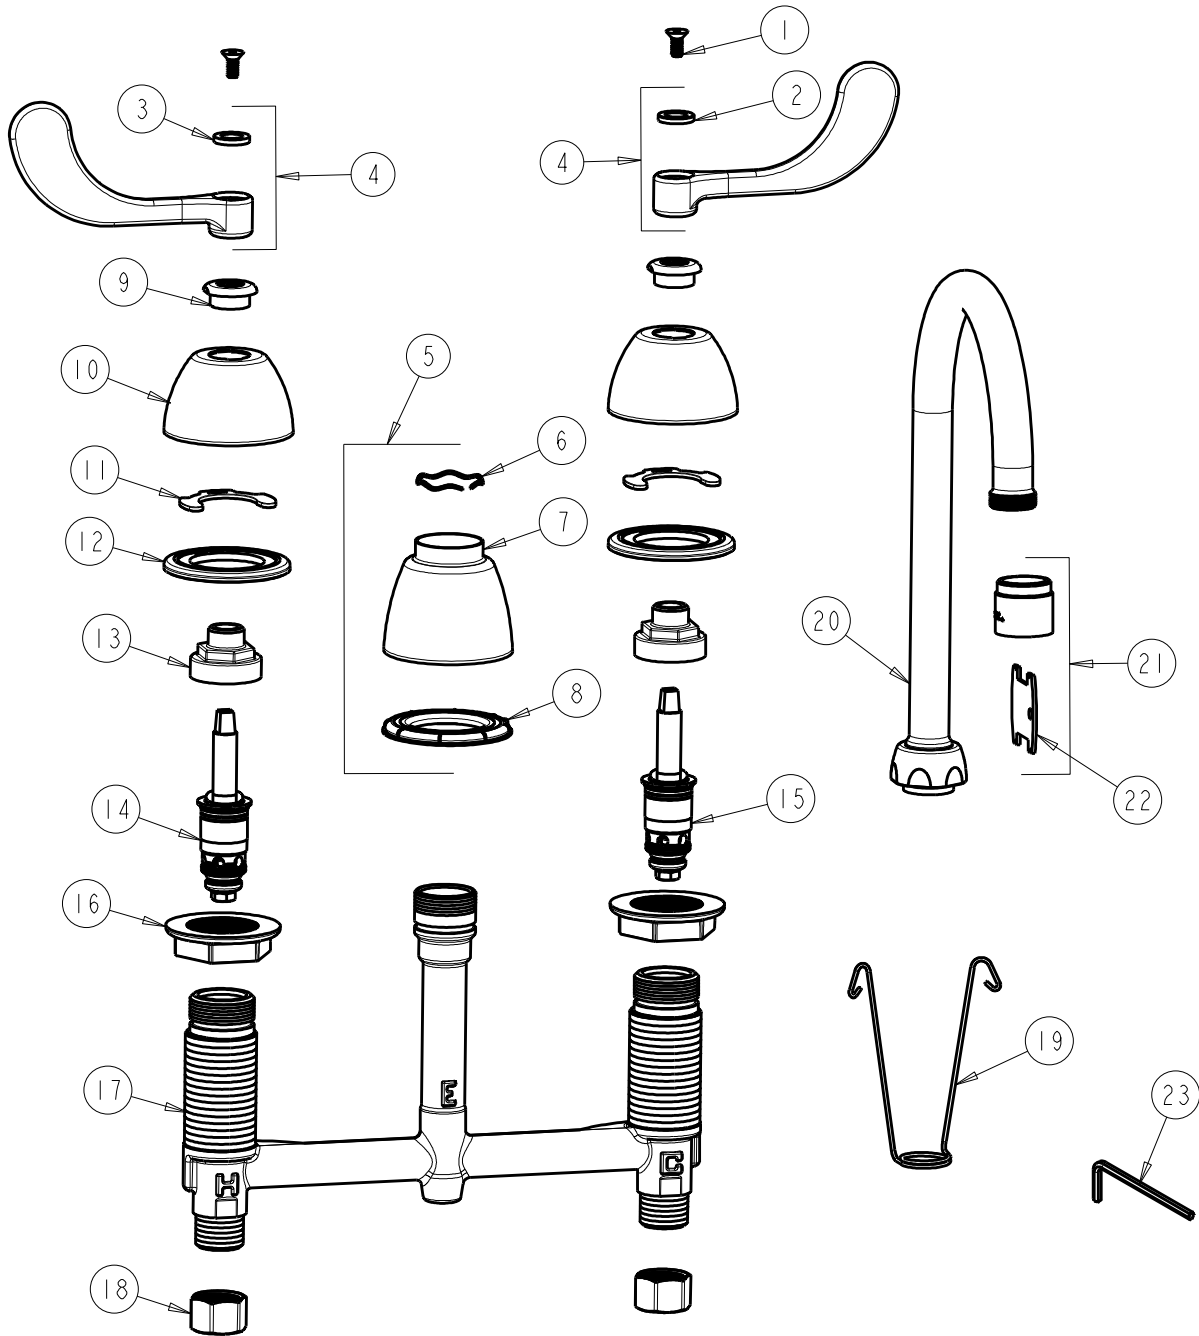

CHICAGO FAUCETS
a Geberit company

2100 South Clearwater Drive
Des Plaines, IL 60018
Phone: 847-803-5000
Fax: 847-803-5454
www.chicagofaucets.com

REPAIR PARTS

FITTING NO.

786-E3VPCABCP

SUBMITTED MODEL NO.

BY: SID

DATE: 05-18-09

CHK:

REV: 04-26-12

ITEM NO.

FOR TECHNICAL ASSISTANCE
1-800-TEC-TRUE (1-800-832-8783)

ITEM	PART NO.	DESCRIPTION	ITEM	PART NO.	DESCRIPTION
1	420-020JKNF	SCREW, 1/8 FLAT HEX HEAD X 1/2	13	274-014JKRBF	NUT, CAP
2	633-123JKNF	INDEX BUTTON (BLUE)	14	377-XTLHJKABNF	LH QUATURN CARTRIDGE
3	633-023JKNF	INDEX BUTTON (RED)	15	377-XTRHJKABNF	RH QUATURN CARTRIDGE
4	317-PRJKCP	HANDLE, 4" WRISTBLADE (PAIR)	16	250-004JKNF	LOCKNUT
5	785-400JKCP	SPOUT ESCUTCHEON KIT	17	---	BODY, VALVE
6	50-038JKNF	WAVE WASHER	18	49-005JKRBF	COUPLING NUT
7	785-400JKCP	ESCUTCHEON, SPOUT BASE	19	200-008JKNF	HANGER
8	888-027JKNF	SPOUT ESCUTCHEON WASHER	20	GN2AJKCP	SPOUT
9	422-113JKCP	ESCUTCHEON NUT	21	E3VPJKCP	VP SOFTFLO AERATOR 2.2 GPM
10	250-082JKCP	ESCUTCHEON	22	3-024JKRCF	KEY, VP
11	200-009JKNF	CLIP, RETAIN	23	420-022JKNF	WRENCH, VP 1/8 HEX
12	888-026JKNF	WASHER, SEALING			