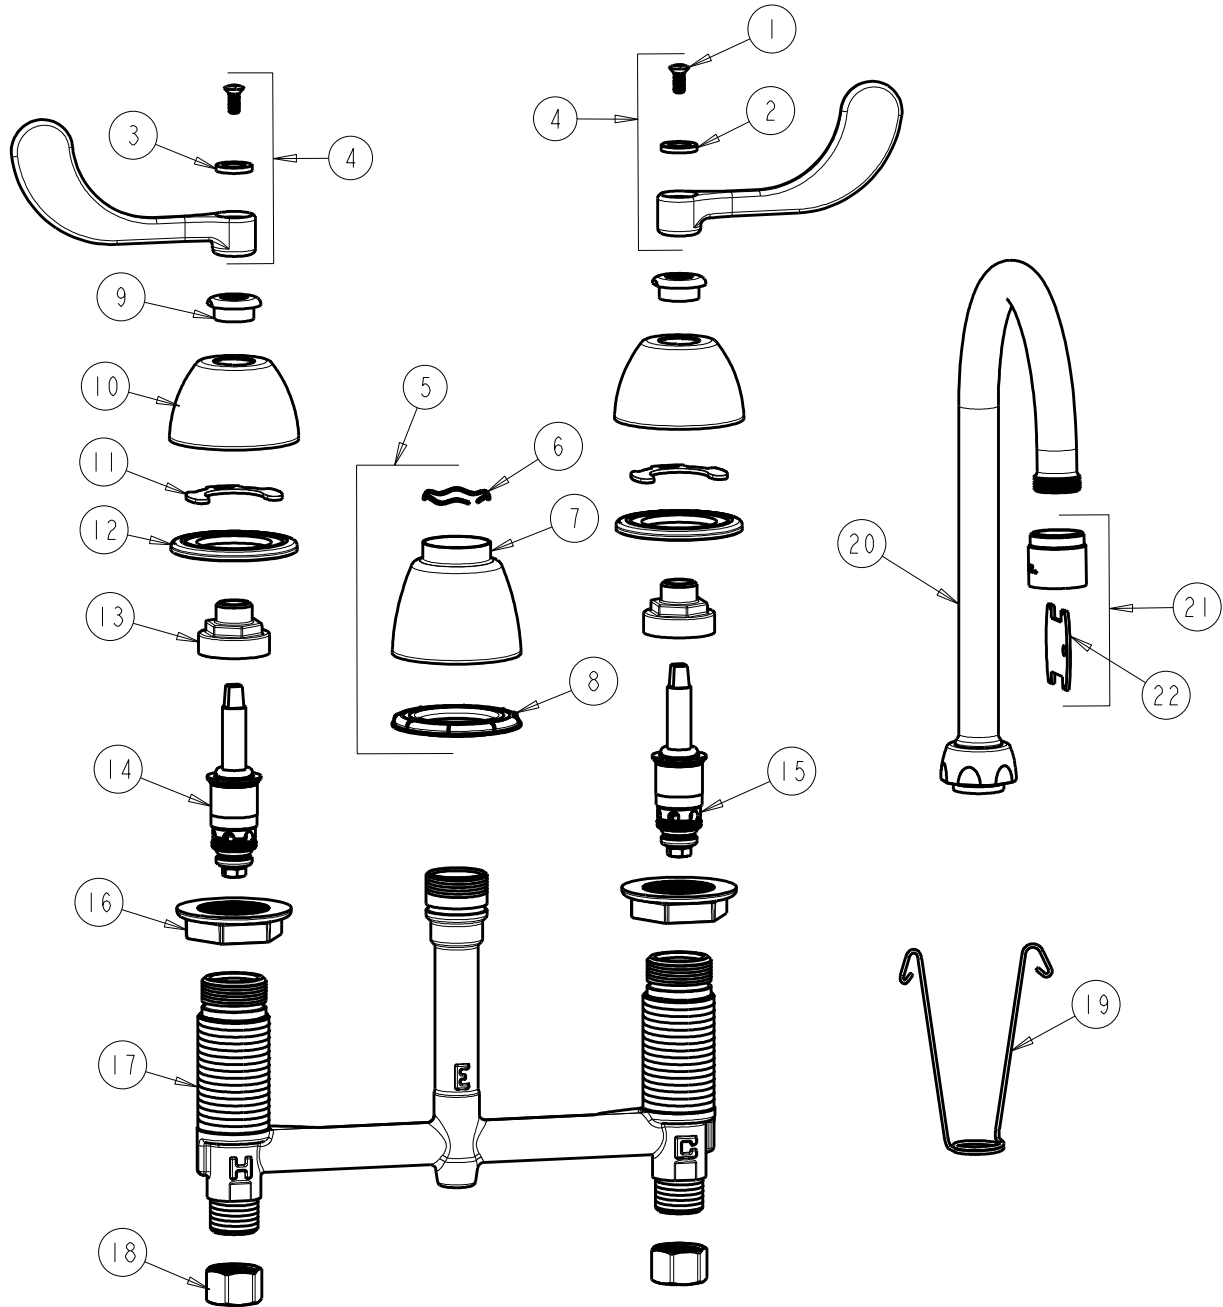

CHICAGO FAUCETS
a Geberit company

2100 South Clearwater Drive
Des Plaines, IL 60018
Phone: 847-803-5000
Fax: 847-803-5454
www.chicagofaucets.com

REPAIR PARTS

FITTING NO.

786-E3VPACP

SUBMITTED MODEL NO.

BY: SID DATE: 10-11-02

CHK: REV: 04-25-12

ITEM NO.

FOR TECHNICAL ASSISTANCE
1-800-TEC-TRUE (1-800-832-8783)

ITEM	PART NO.	DESCRIPTION	ITEM	PART NO.	DESCRIPTION
1	420-010JKRCF	SCREW, 10-32 UNC PH 1/2	12	888-026JKNF	WASHER, SEALING
2	633-123JKNF	INDEX BUTTON (BLUE)	13	274-014JKRBF	NUT, CAP
3	633-023JKNF	INDEX BUTTON (RED)	14	377-XTLHJKNF	LH QUATURN CARTRIDGE
4	317-PRJKCP	HANDLE, 4" WRISTBLADE (PAIR)	15	377-XTRHJKNF	RH QUATURN CARTRIDGE
5	785-400JKCP	SPOUT ESCUTCHEON KIT	16	250-004JKNF	LOCKNUT
6	50-038JKNF	WAVE WASHER	17	-----	BODY, VALVE
7	785-400JKCP	ESCUTCHEON, SPOUT BASE	18	49-005JKRBF	COUPLING NUT
8	888-027JKNF	SPOUT ESCUTCHEON WASHER	19	200-008JKNF	HANGER
9	422-113JKCP	ESCUTCHEON NUT	20	GN2AJKCP	SPOUT
10	250-082JKCP	ESCUTCHEON	21	E3VPJKCP	VP SOFTFLO AERATOR 2.2 GPM
11	200-009JKNF	CLIP, RETAIN	22	3-024JKRCF	KEY, VP