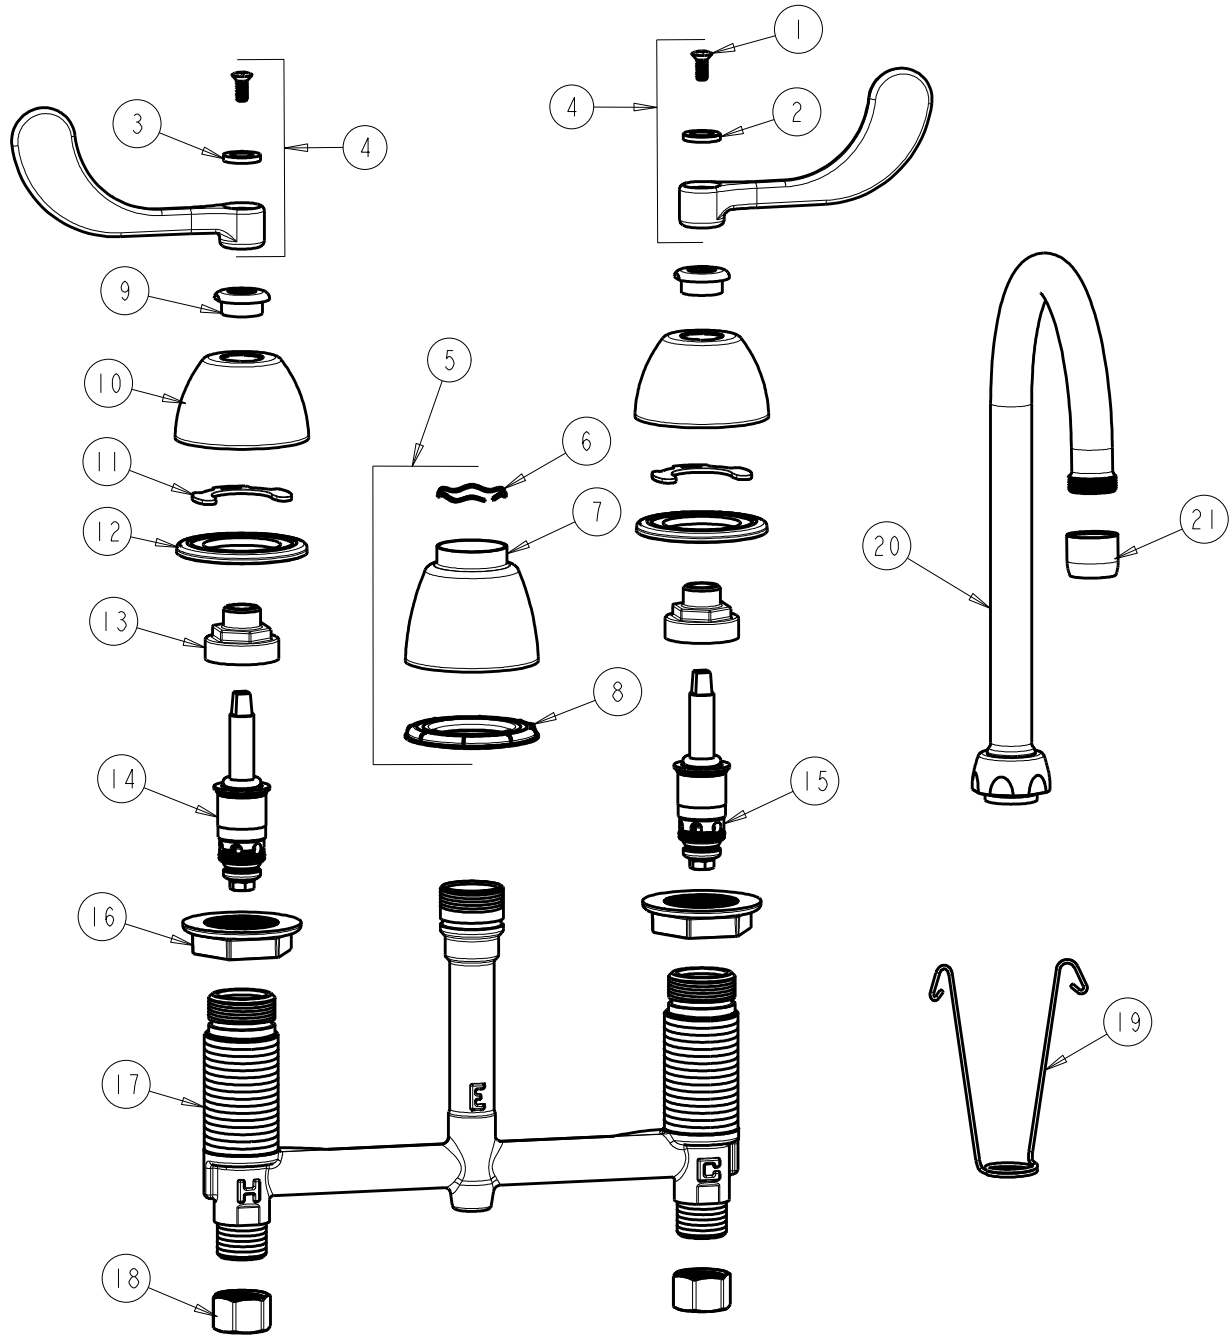

CHICAGO FAUCETS
a Geberit company

2100 South Clearwater Drive
Des Plaines, IL 60018
Phone: 847-803-5000
Fax: 847-803-5454
www.chicagofaucets.com

REPAIR PARTS

FITTING NO.

786-E35CP

SUBMITTED MODEL NO.

ITEM NO.

FOR TECHNICAL ASSISTANCE
1-800-TEC-TRUE (1-800-832-8783)

BY: SID DATE: 12-11-07
CHK: REV: 04-25-12

ITEM	PART NO.	DESCRIPTION	ITEM	PART NO.	DESCRIPTION
1	420-010JKRCF	SCREW, 10-32 UNC PH 1/2	12	888-026JKNF	WASHER, SEALING
2	633-123JKNF	INDEX BUTTON (BLUE)	13	274-014JKRBF	NUT, CAP
3	633-023JKNF	INDEX BUTTON (RED)	14	377-XTLHJKNF	LH QUATURN CARTRIDGE
4	317-PRJKCP	HANDLE, 4" WRISTBLADE (PAIR)	15	377-XTRHJKNF	RH QUATURN CARTRIDGE
5	785-400JKCP	SPOUT ESCUTCHEON KIT	16	250-004JKNF	LOCKNUT
6	50-038JKNF	WAVE WASHER	17	----	BODY, VALVE
7	785-400JKCP	ESCUTCHEON, SPOUT BASE	18	49-005JKRBF	COUPLING NUT
8	888-027JKNF	SPOUT ESCUTCHEON WASHER	19	200-008JKNF	HANGER
9	422-113JKCP	ESCUTCHEON NUT	20	GN2AJKCP	SPOUT
10	250-082JKCP	ESCUTCHEON	21	E35JKCP	SOFTFLO AERATOR 1.5 GPM
11	200-009JKNF	CLIP, RETAIN			