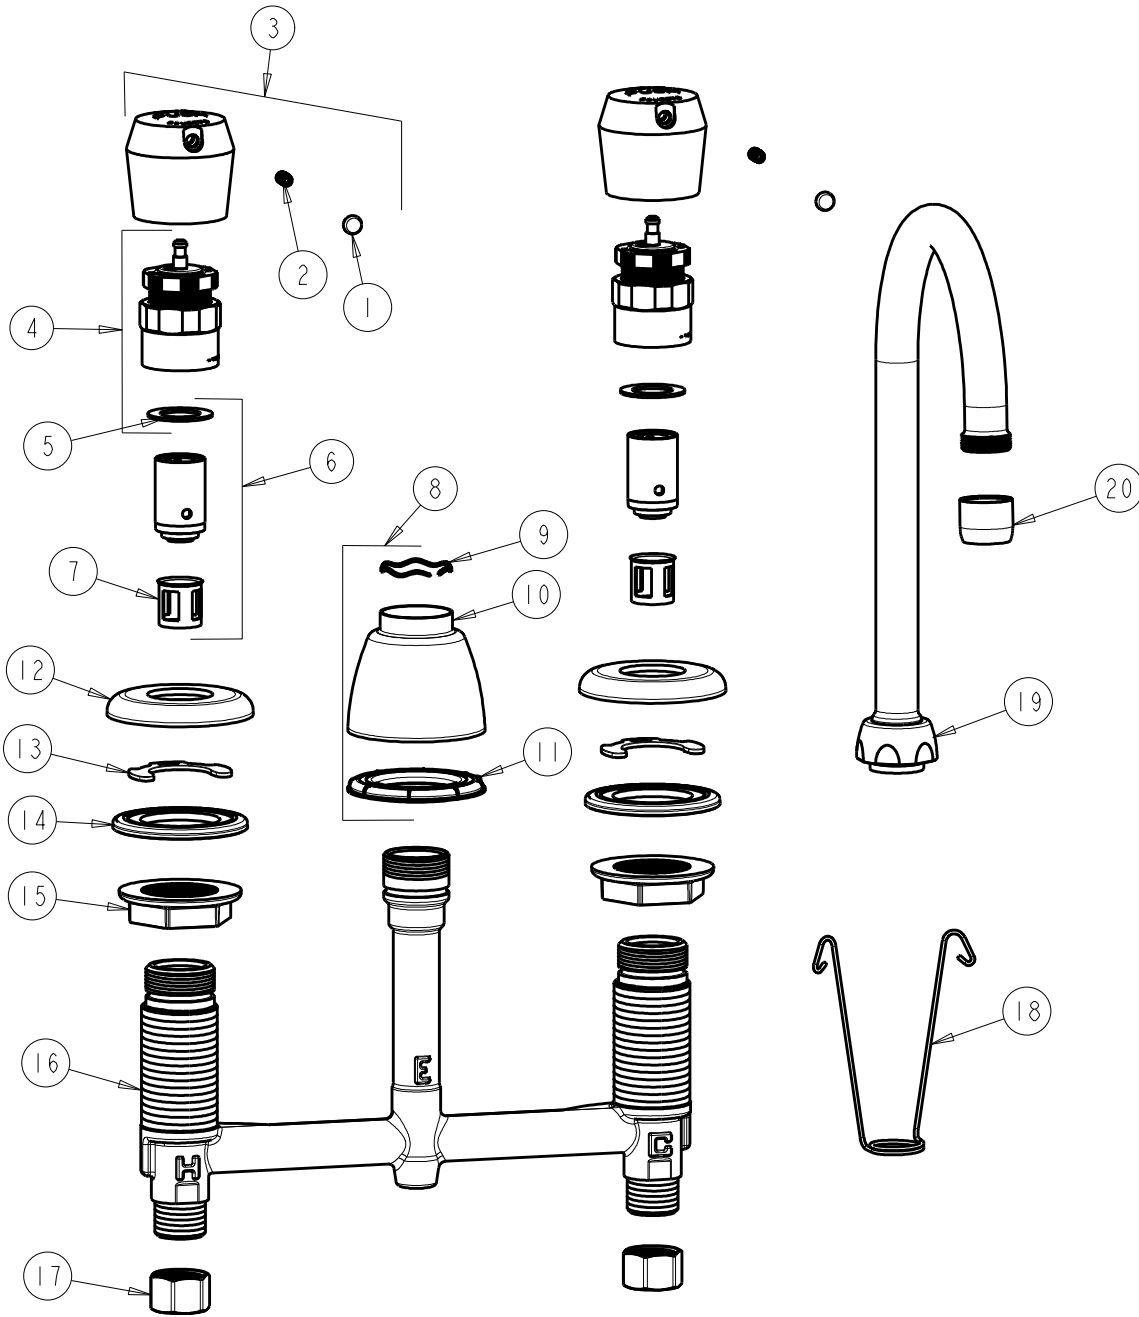

FITTING NO.

**786-E3-665CP**

SUBMITTED MODEL NO.

ITEM NO.

**FOR TECHNICAL ASSISTANCE**  
**1-800-TEC-TRUE (1-800-832-8783)**

ITEM	PART NO.	DESCRIPTION	ITEM	PART NO.	DESCRIPTION
1	665-309JKNF	BUTTONS, HOT AND COLD	11	888-027JKNF	SPOUT ESCUTCHEON WASHER
2	665-116JKNF	SET SCREW	12	408-005JKCP	ESCUTCHEON
3	665-PSHJKCP	HANDLE, PUSH CAP	13	200-009JKNF	CLIP, RETAIN
4	665-190KJKNF	ACTUATOR ASSEMBLY	14	888-026JKNF	WASHER, SEALING
5	665-011JKNF	WASHER, SEALING	15	250-004JKNF	LOCKNUT
6	671-XJKNF	METERING VALVE CARTRIDGE	16	---	BODY, VALVE
7	667-402JKNF	MVP FILTER	17	49-005JKRBF	COUPLING NUT
8	785-400JKCP	SPOUT ESCUTCHEON KIT	18	200-008JKNF	HANGER
9	50-038JKNF	WAVE WASHER	19	GN2AJKCP	GN SPOUT-A TYPE END
10	785-400JKCP	ESCUTCHEON, SPOUT BASE	20	E3JKCP	SOFTFLO AERATOR 2.2 GPM