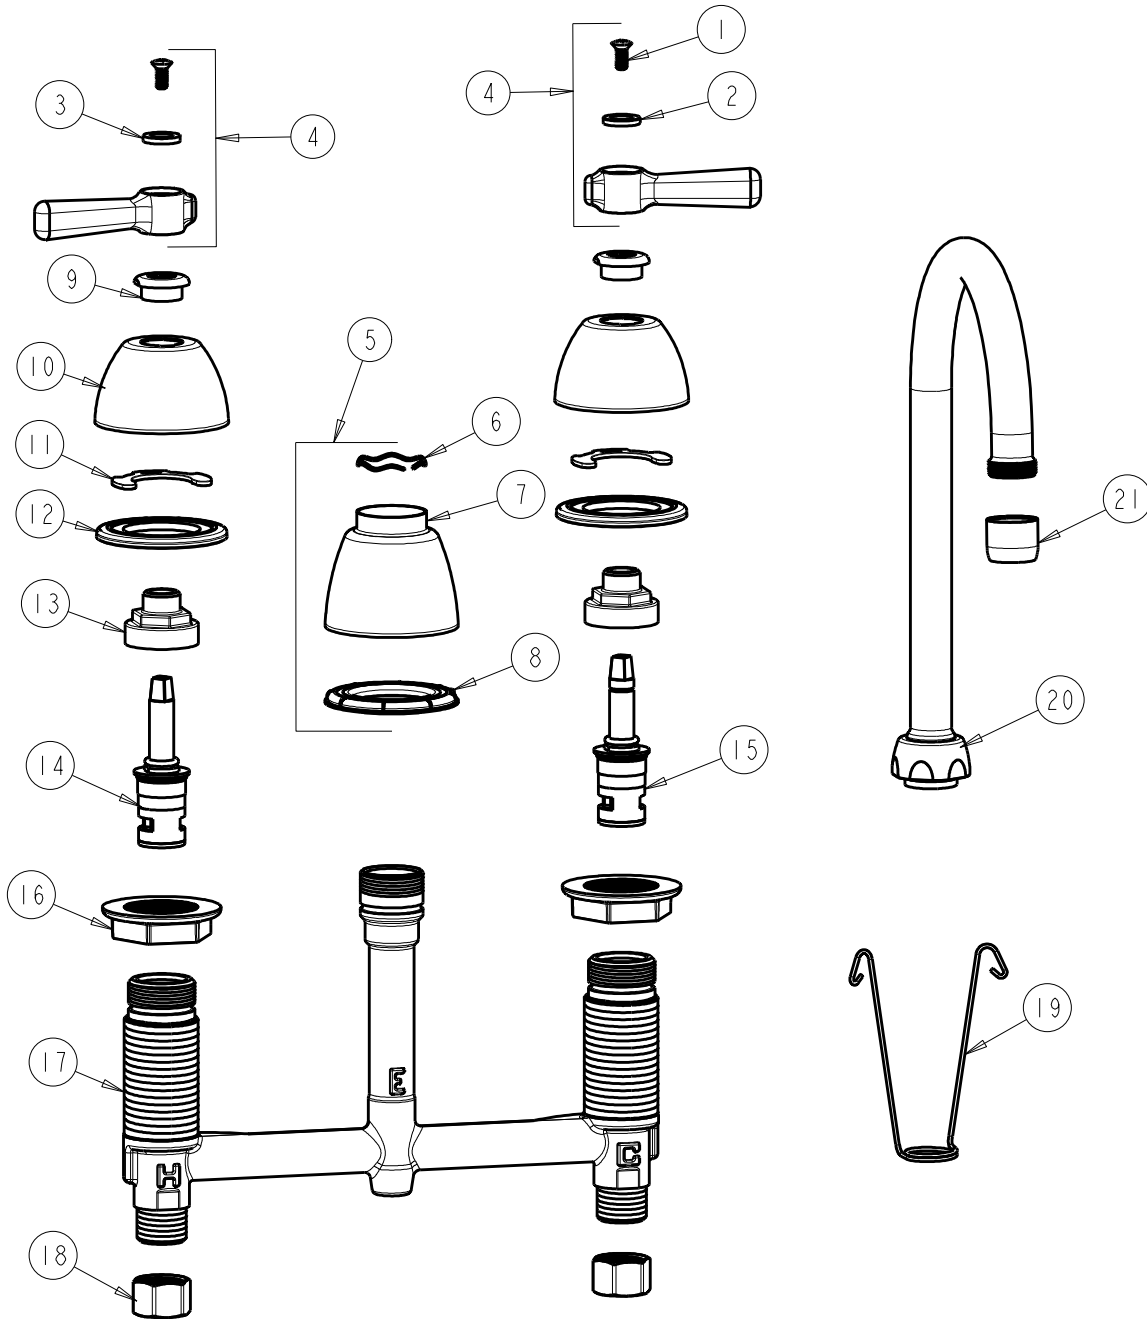

CHICAGO FAUCETS
a Geberit company

2100 South Clearwater Drive
Des Plaines, IL 60018
Phone: 847-803-5000
Fax: 847-803-5454
www.chicagofaucets.com

REPAIR PARTS

FITTING NO.

786-E3-369XKCP

SUBMITTED MODEL NO.

ITEM NO.

FOR TECHNICAL ASSISTANCE
1-800-TEC-TRUE (1-800-832-8783)

BY: SID DATE: 10-11-02
CHK: REV: 04-25-12

ITEM	PART NO.	DESCRIPTION	ITEM	PART NO.	DESCRIPTION
1	420-010JKRCF	SCREW, 10-32 UNC PH 1/2	12	888-026JKNF	WASHER, SEALING
2	633-123JKNF	INDEX BUTTON (BLUE)	13	274-014JKRBF	NUT, CAP
3	633-023JKNF	INDEX BUTTON (RED)	14	377-XKLHJKNF	LH CERAMIC CARTRIDGE 1/4
4	369-PRJKCP	LEVER HANDLE ASSEMBLY (PAIR)	15	377-XKRHJKNF	RH CERAMIC CARTRIDGE 1/4
5	785-400JKCP	SPOUT ESCUTCHEON KIT	16	250-004JKNF	LOCKNUT
6	50-038JKNF	WAVE WASHER	17	----	BODY, VALVE
7	785-400JKCP	ESCUTCHEON, SPOUT BASE	18	49-005JKRBF	COUPLING NUT
8	888-027JKNF	SPOUT ESCUTCHEON WASHER	19	200-008JKNF	HANGER
9	422-113JKCP	ESCUTCHEON NUT	20	GN2AJKCP	SPOUT
10	250-082JKCP	ESCUTCHEON	21	E3JKCP	SOFTFLO AERATOR 2.2 GPM
11	200-009JKNF	CLIP, RETAIN			