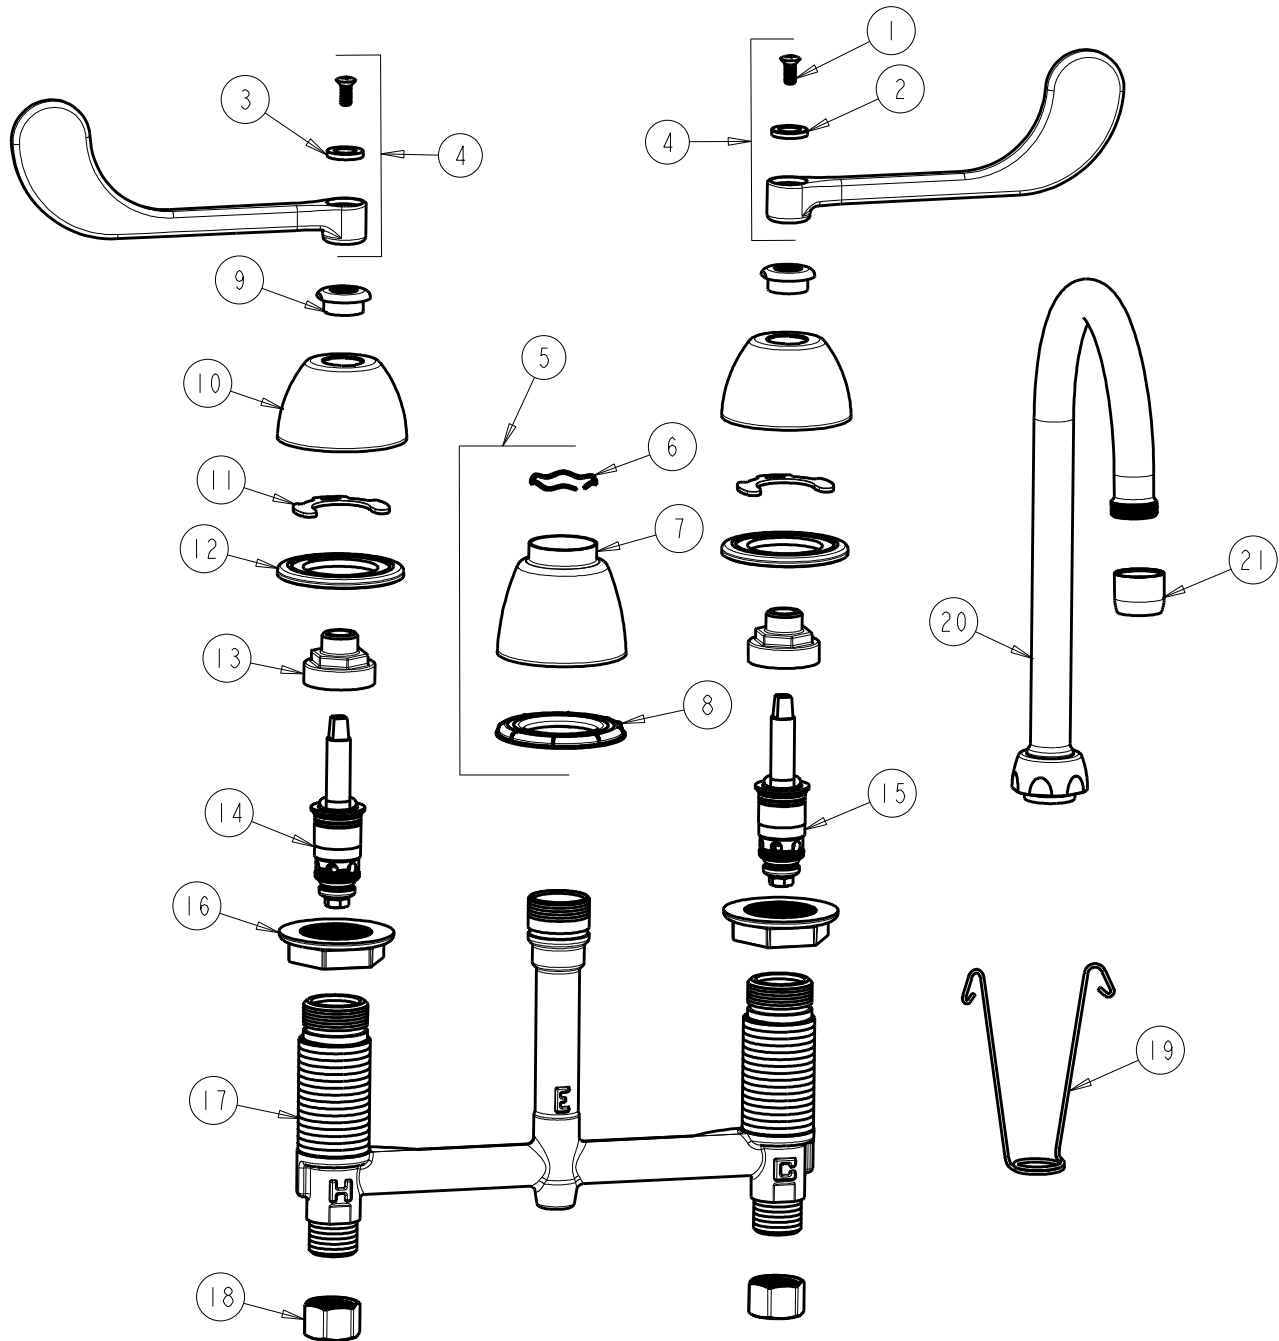

CHICAGO FAUCETS
a Geberit company

2100 South Clearwater Drive
Des Plaines, IL 60018
Phone: 847-803-5000
Fax: 847-803-5454
www.chicagofaucets.com

REPAIR PARTS

FITTING NO.

786-E3-319ABCP

SUBMITTED MODEL NO.

BY: SID DATE: 05-18-09

CHK: REV: 04-26-12

ITEM NO.

FOR TECHNICAL ASSISTANCE
1-800-TEC-TRUE (1-800-832-8783)

ITEM	PART NO.	DESCRIPTION	ITEM	PART NO.	DESCRIPTION
1	420-010JKRCF	SCREW, 10-32 UNC PH 1/2	12	888-026JKNF	WASHER, SEALING
2	633-123JKNF	INDEX BUTTON (BLUE)	13	274-014JKRBF	NUT, CAP
3	633-023JKNF	INDEX BUTTON (RED)	14	377-XTLHJKABNF	LH QUATURN CARTRIDGE
4	319-PRJKCP	WRISTBLADE HANDLE (PAIR)	15	377-XTRHJKABNF	RH QUATURN CARTRIDGE
5	785-400JKCP	SPOUT ESCUTCHEON KIT	16	250-004JKNF	LOCKNUT
6	50-038JKNF	WAVE WASHER	17	---	BODY, VALVE
7	785-400JKCP	ESCUTCHEON, SPOUT BASE	18	49-005JKRBF	COUPLING NUT
8	888-027JKNF	SPOUT ESCUTCHEON WASHER	19	200-008JKNF	HANGER
9	422-113JKCP	ESCUTCHEON NUT	20	GN2AJKCP	SPOUT
10	250-082JKCP	ESCUTCHEON	21	E3JKCP	SOFTFLO AERATOR 2.2 GPM
11	200-009JKNF	CLIP, RETAIN			