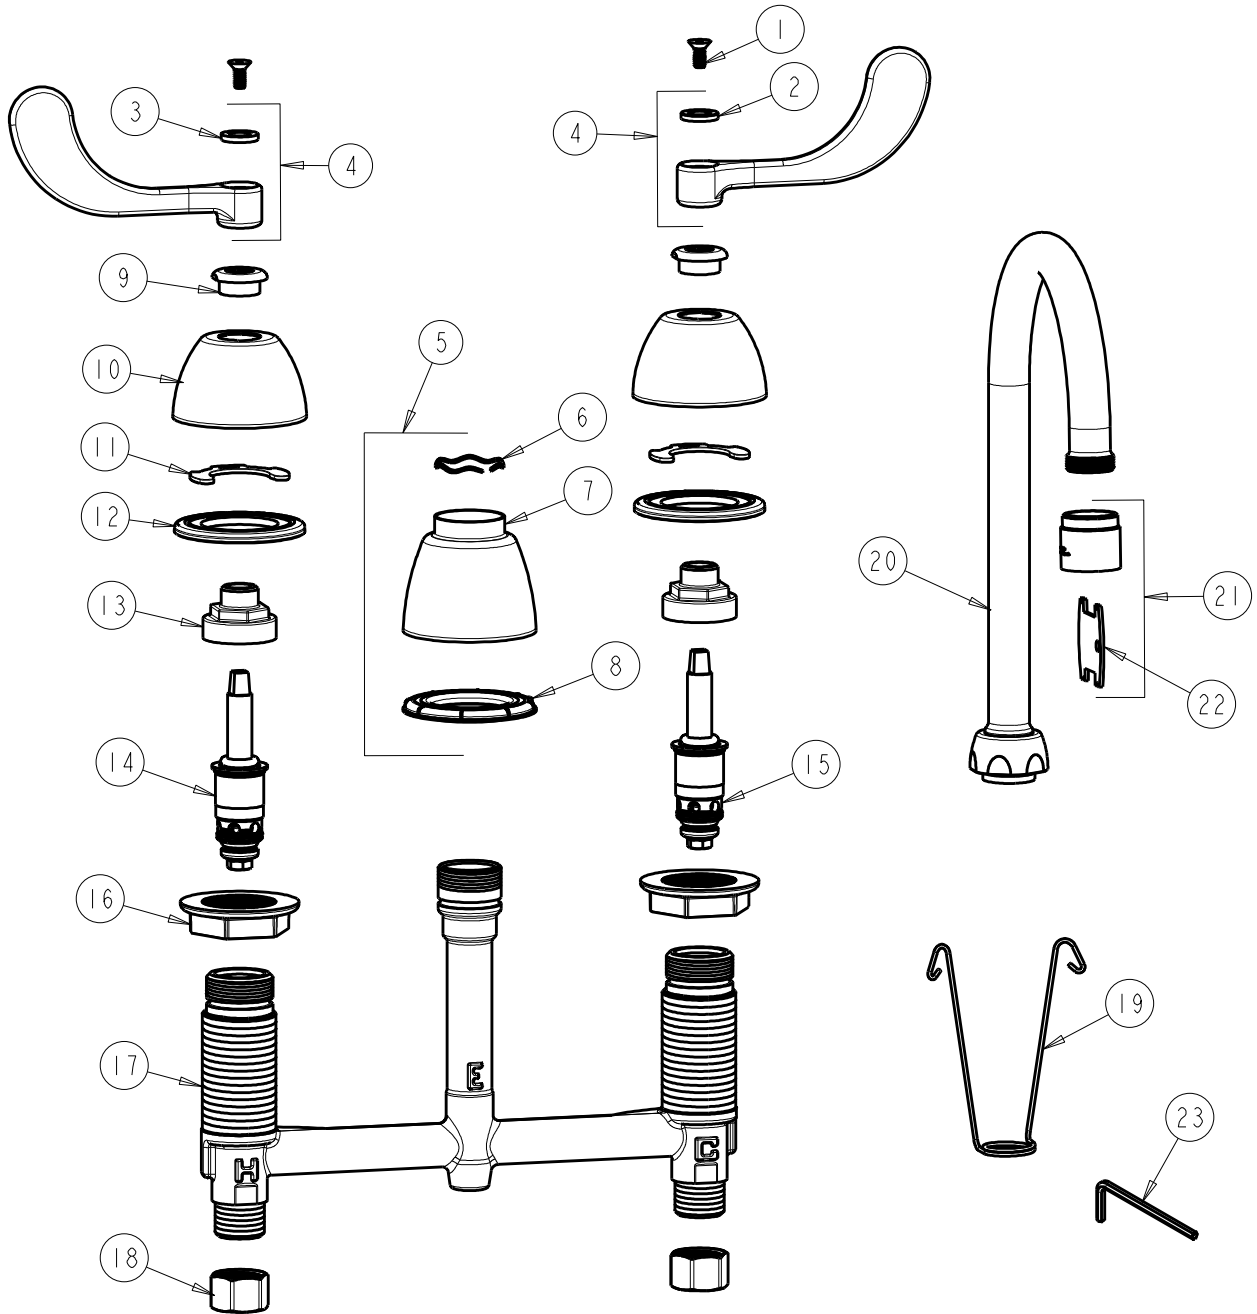

CHICAGO FAUCETS
a Geberit company

2100 South Clearwater Drive
Des Plaines, IL 60018
Phone: 847-803-5000
Fax: 847-803-5454
www.chicagofaucets.com

REPAIR PARTS

FITTING NO.
786-E29VPCCP
SUBMITTED MODEL NO.

FOR TECHNICAL ASSISTANCE
1-800-TEC-TRUE (1-800-832-8783)

BY: SID DATE: 10-11-02
CHK: REV: 04-25-12

ITEM NO.

ITEM	PART NO.	DESCRIPTION	ITEM	PART NO.	DESCRIPTION
1	420-020JKNF	SCREW, 1/8 FLAT HEX HEAD X 1/2	13	274-014JKRBF	NUT, CAP
2	633-123JKNF	INDEX BUTTON (BLUE)	14	377-XTLHJKNF	LH QUATERN CARTRIDGE
3	633-023JKNF	INDEX BUTTON (RED)	15	377-XTRHJKNF	RH QUATERN CARTRIDGE
4	317-PRJKCP	HANDLE, 4" WRISTBLADE (PAIR)	16	250-004JKNF	LOCKNUT
5	785-400JKCP	SPOUT ESCUTCHEON KIT	17	-----	BODY, VALVE
6	50-038JKNF	WAVE WASHER	18	49-005JKRBF	COUPLING NUT
7	785-400JKCP	ESCUTCHEON, SPOUT BASE	19	200-008JKNF	HANGER
8	888-027JKNF	SPOUT ESCUTCHEON WASHER	20	GN2AJKCP	SPOUT
9	422-113JKCP	ESCUTCHEON NUT	21	E29VPJKCP	LAMINAR OUTLET 2.2 GPM
10	250-082JKCP	ESCUTCHEON	22	3-024JKRCF	KEY, VP
11	200-009JKNF	CLIP, RETAIN	23	420-022JKNF	WRENCH, VP 1/8 HEX
12	888-026JKNF	WASHER, SEALING			