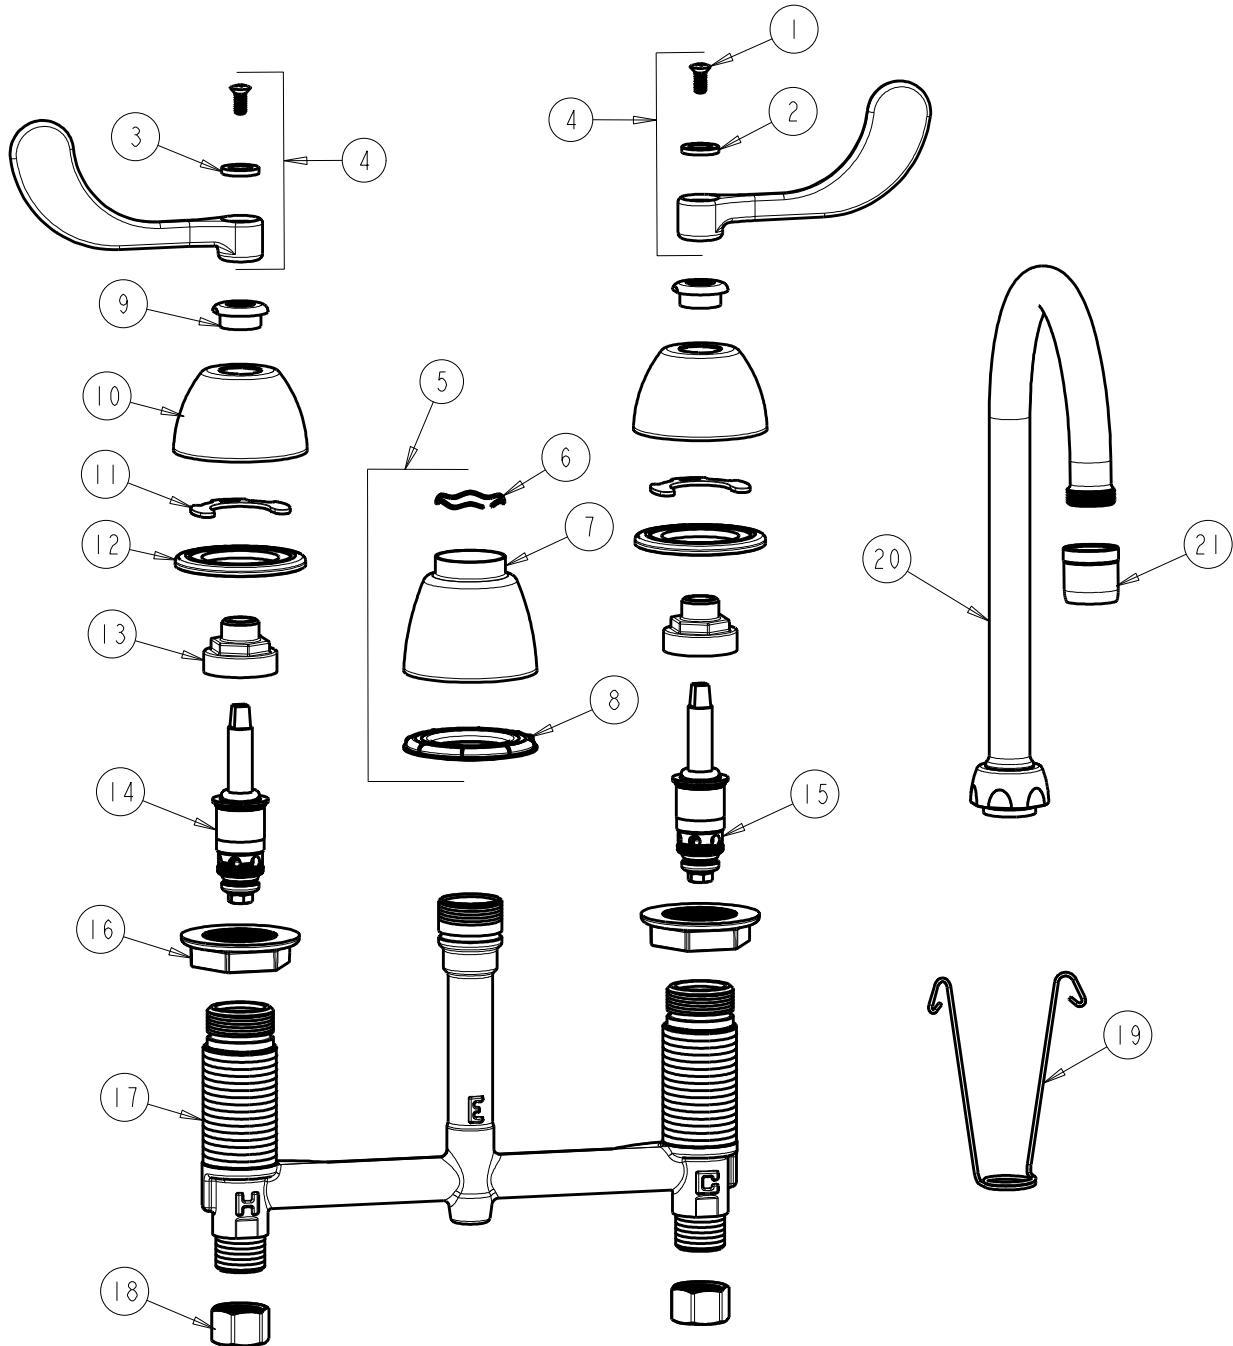

**CHICAGO FAUCETS**  
a Geberit company

2100 South Clearwater Drive  
Des Plaines, IL 60018  
Phone: 847-803-5000  
Fax: 847-803-5454  
www.chicagofaucets.com

**REPAIR PARTS**

FITTING NO.

**786-E29CP**

SUBMITTED MODEL NO.

BY: SID DATE: 12-05-03

CHK: REV: 04-24-12

ITEM NO.

**FOR TECHNICAL ASSISTANCE**  
1-800-TEC-TRUE (1-800-832-8783)

ITEM	PART NO.	DESCRIPTION	ITEM	PART NO.	DESCRIPTION
1	420-010JKRCF	SCREW, 10-32 UNC PH 1/2	12	888-026JKNF	WASHER, SEALING
2	633-123JKNF	INDEX BUTTON (BLUE)	13	274-014JKRBF	NUT, CAP
3	633-023JKNF	INDEX BUTTON (RED)	14	377-XTLHJKNF	LH QUATURN CARTRIDGE
4	317-PRJKCP	HANDLE, 4" WRISTBLADE (PAIR)	15	377-XTRHJKNF	RH QUATURN CARTRIDGE
5	785-400JKCP	SPOUT ESCUTCHEON KIT	16	250-004JKNF	LOCKNUT
6	50-038JKNF	WAVE WASHER	17	----	BODY, VALVE
7	785-400JKCP	ESCUTCHEON, SPOUT BASE	18	49-005JKRBF	COUPLING NUT
8	888-027JKNF	SPOUT ESCUTCHEON WASHER	19	200-008JKNF	HANGER
9	422-113JKCP	ESCUTCHEON NUT	20	GN2AJKCP	SPOUT
10	250-082JKCP	ESCUTCHEON	21	E29JKCP	LAM-A-FLO OUTLET
11	200-009JKNF	CLIP, RETAIN			