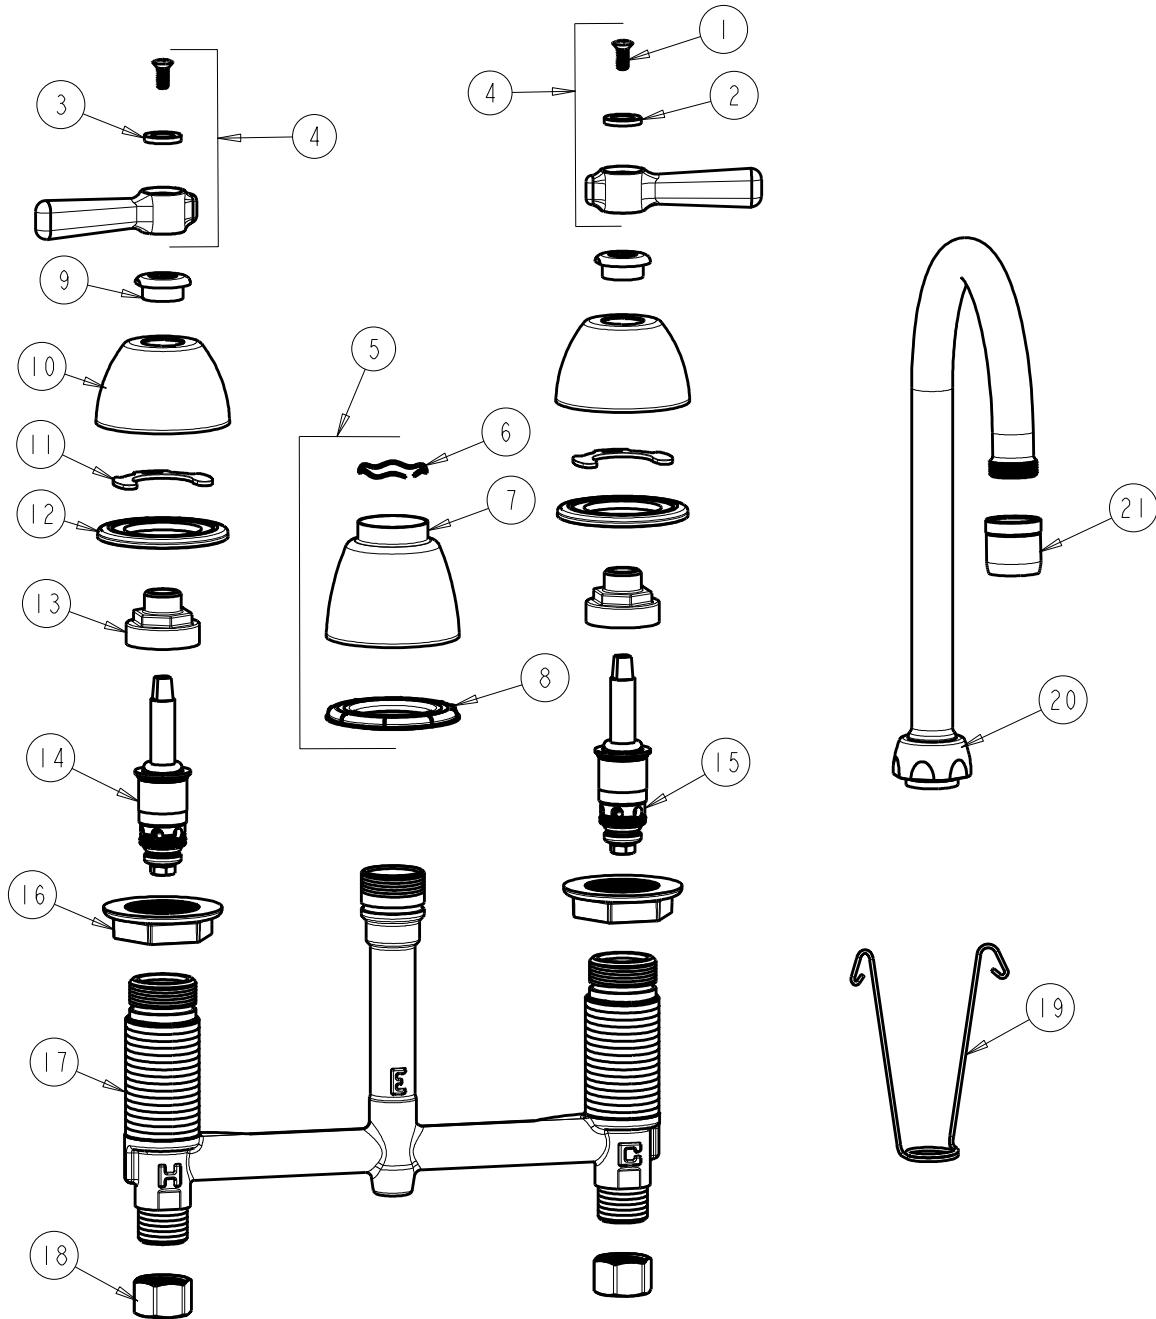

# REPAIR PARTS

BY: SID    DATE: 07-11-11  
CHK:        REV: 04-24-12

FITTING NO.

**786-E29-369CP**

SUBMITTED MODEL NO.

ITEM NO.

**FOR TECHNICAL ASSISTANCE**  
**1-800-TEC-TRUE (1-800-832-8783)**

ITEM	PART NO.	DESCRIPTION	ITEM	PART NO.	DESCRIPTION
1	420-010JKRCF	SCREW, 10-32 UNC PH 1/2	12	888-026JKNF	WASHER, SEALING
2	633-123JKNF	INDEX BUTTON (BLUE)	13	274-014JKRBF	NUT, CAP
3	633-023JKNF	INDEX BUTTON (RED)	14	377-XTLHJKNF	LH QUATURN CARTRIDGE
4	369-PRJKCP	LEVER HANDLE ASSEMBLY (PAIR)	15	377-XTRHJKNF	RH QUATURN CARTRIDGE
5	785-400JKCP	SPOUT ESCUTCHEON KIT	16	250-004JKNF	LOCKNUT
6	50-038JKNF	WAVE WASHER	17	-----	BODY, VALVE
7	785-400JKCP	ESCUTCHEON, SPOUT BASE	18	49-005JKRBF	COUPLING NUT
8	888-027JKNF	SPOUT ESCUTCHEON WASHER	19	200-008JKNF	HANGER
9	422-113JKCP	ESCUTCHEON NUT	20	GN2AJKCP	SPOUT
10	250-082JKCP	ESCUTCHEON	21	E29JKCP	LAM-A-FLO OUTLET
11	200-009JKNF	CLIP, RETAIN			