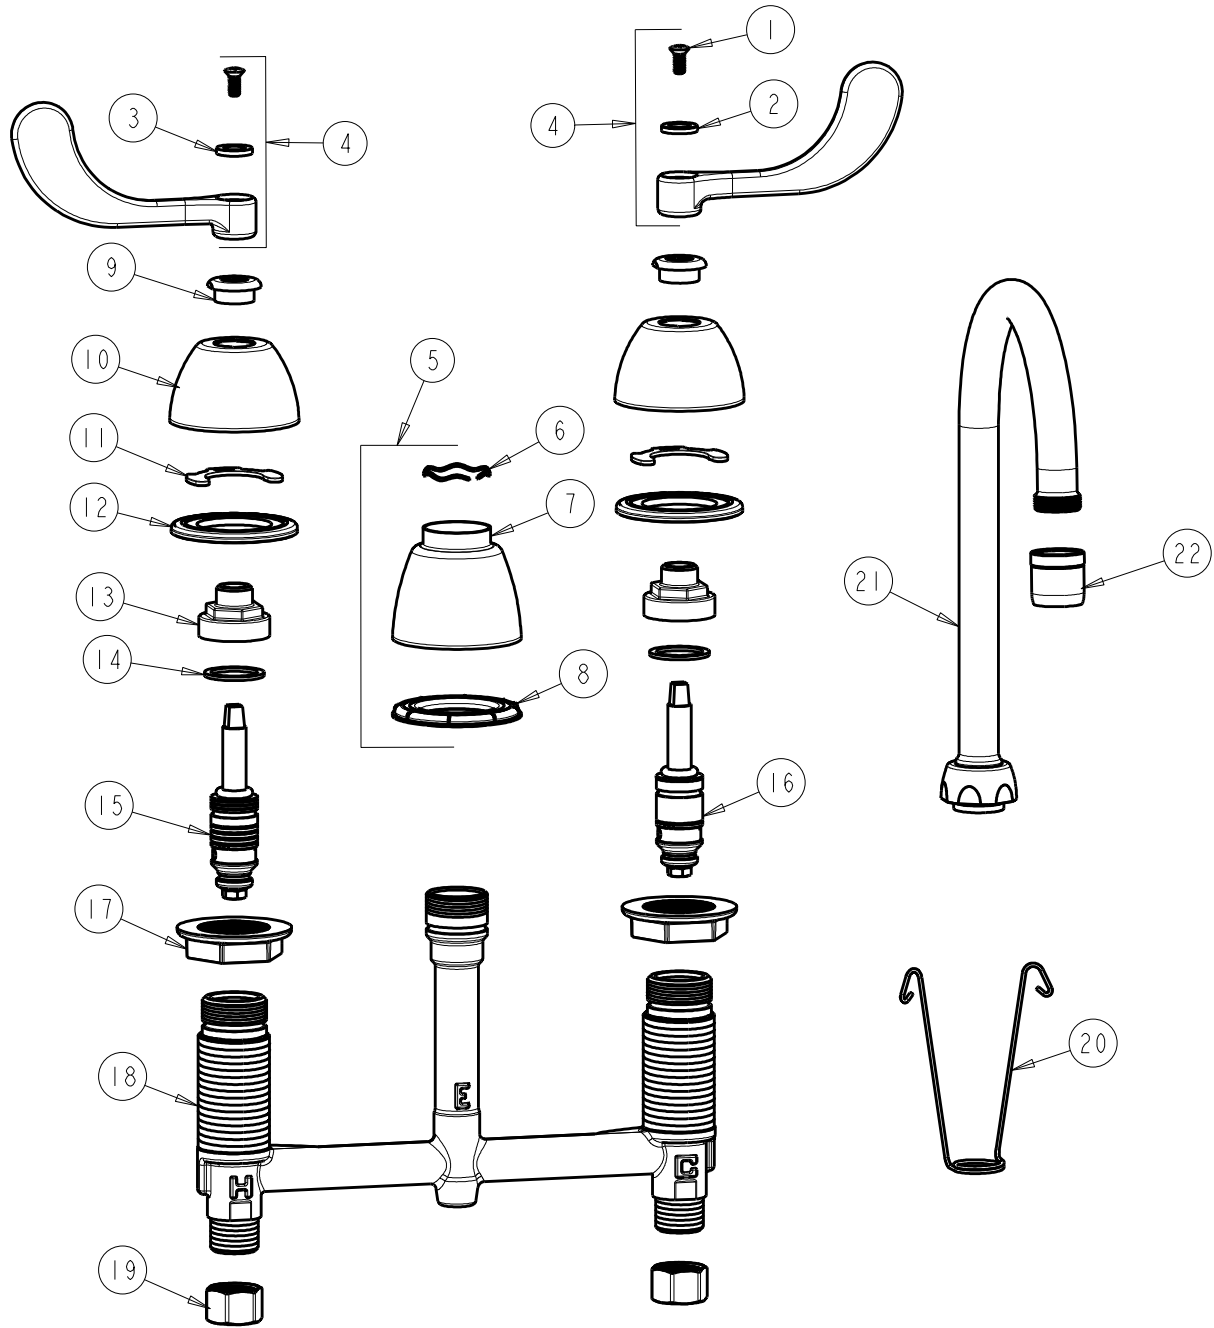

CHICAGO FAUCETS
a Geberit company

2100 South Clearwater Drive
Des Plaines, IL 60018
Phone: 847-803-5000
Fax: 847-803-5454
www.chicagofaucets.com

REPAIR PARTS

FITTING NO.

786-E29-245CP

SUBMITTED MODEL NO.

ITEM NO.

FOR TECHNICAL ASSISTANCE
1-800-TEC-TRUE (1-800-832-8783)

BY: SID DATE: 10-10-02
CHK: REV: 04-24-12

ITEM	PART NO.	DESCRIPTION	ITEM	PART NO.	DESCRIPTION
1	420-010JKRCF	SCREW, 10-32 UNC PH 1/2	12	888-026JKNF	WASHER, SEALING
2	633-123JKNF	INDEX BUTTON (BLUE)	13	274-014JKRBF	NUT, CAP
3	633-023JKNF	INDEX BUTTON (RED)	14	1-343JKNF	GASKET
4	317-PRJKCP	HANDLE, 4" WRISTBLADE (PAIR)	15	377-X245LHJKNF	LH QUATURN FLO-CONTROL
5	785-400JKCP	SPOUT ESCUTCHEON KIT	16	377-X245RHJKNF	RH QUATURN FLO-CONTROL
6	50-038JKNF	WAVE WASHER	17	250-004JKNF	LOCKNUT
7	785-400JKCP	ESCUTCHEON, SPOUT BASE	18	----	BODY, VALVE
8	888-027JKNF	SPOUT ESCUTCHEON WASHER	19	49-005JKRBF	COUPLING NUT
9	422-113JKCP	ESCUTCHEON NUT	20	200-008JKNF	HANGER
10	250-082JKCP	ESCUTCHEON	21	GN2AJKCP	SPOUT
11	200-009JKNF	CLIP, RETAIN	22	E29JKCP	LAM-A-FLO OUTLET