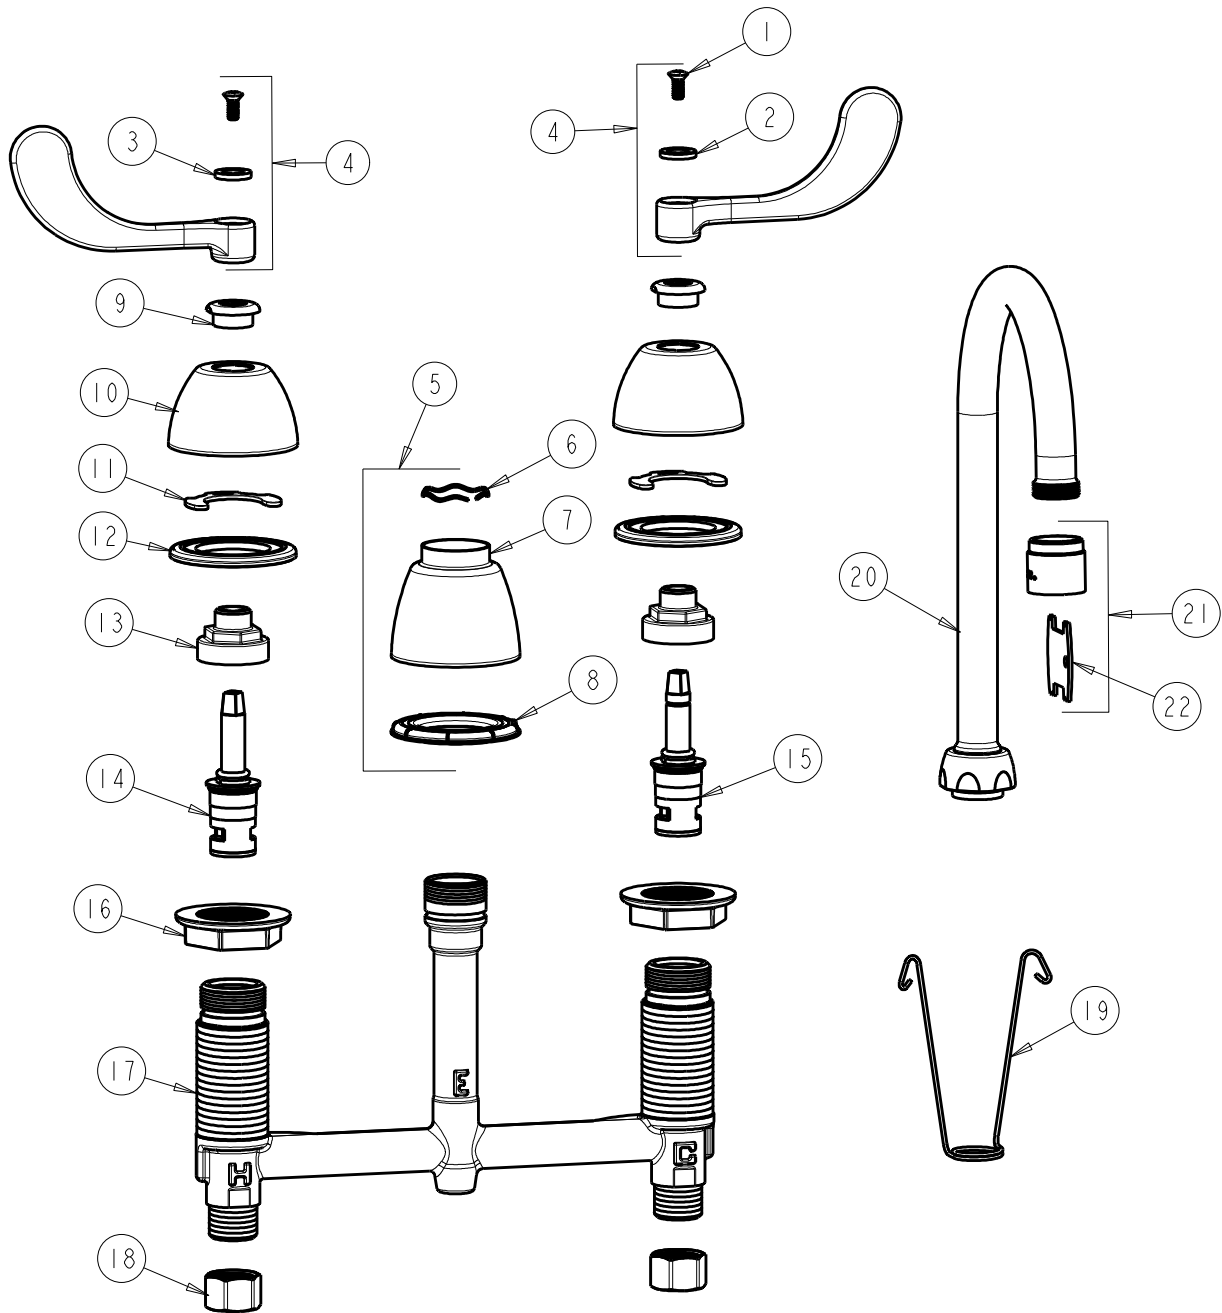

CHICAGO FAUCETS
a Geberit company

2100 South Clearwater Drive
Des Plaines, IL 60018
Phone: 847-803-5000
Fax: 847-803-5454
www.chicagofaucets.com

REPAIR PARTS

FITTING NO.

786-E2805-5XKCP

SUBMITTED MODEL NO.

BY: SID DATE: 10-11-02

CHK: REV: 04-24-12

ITEM NO.

FOR TECHNICAL ASSISTANCE
1-800-TEC-TRUE (1-800-832-8783)

ITEM	PART NO.	DESCRIPTION	ITEM	PART NO.	DESCRIPTION
1	420-010JKRCF	SCREW, 10-32 UNC PH 1/2	12	888-026JKNF	WASHER, SEALING
2	633-123JKNF	INDEX BUTTON (BLUE)	13	274-014JKRBF	NUT, CAP
3	633-023JKNF	INDEX BUTTON (RED)	14	377-XKLHJKNF	LH CERAMIC CARTRIDGE 1/4
4	317-PRJKCP	HANDLE, 4" WRISTBLADE (PAIR)	15	377-XKRHJKNF	RH CERAMIC CARTRIDGE 1/4
5	785-400JKCP	SPOUT ESCUTCHEON KIT	16	250-004JKNF	LOCKNUT
6	50-038JKNF	WAVE WASHER	17	-----	BODY, VALVE
7	785-400JKCP	ESCUTCHEON, SPOUT BASE	18	49-005JKRBF	COUPLING NUT
8	888-027JKNF	SPOUT ESCUTCHEON WASHER	19	200-008JKNF	HANGER
9	422-113JKCP	ESCUTCHEON NUT	20	GN2AJKCP	SPOUT
10	250-082JKCP	ESCUTCHEON	21	E2805-5JKCP	VANDAL RESISTANT SPRAY OUTLET
11	200-009JKNF	CLIP, RETAIN	22	3-024JKRCF	KEY, VP