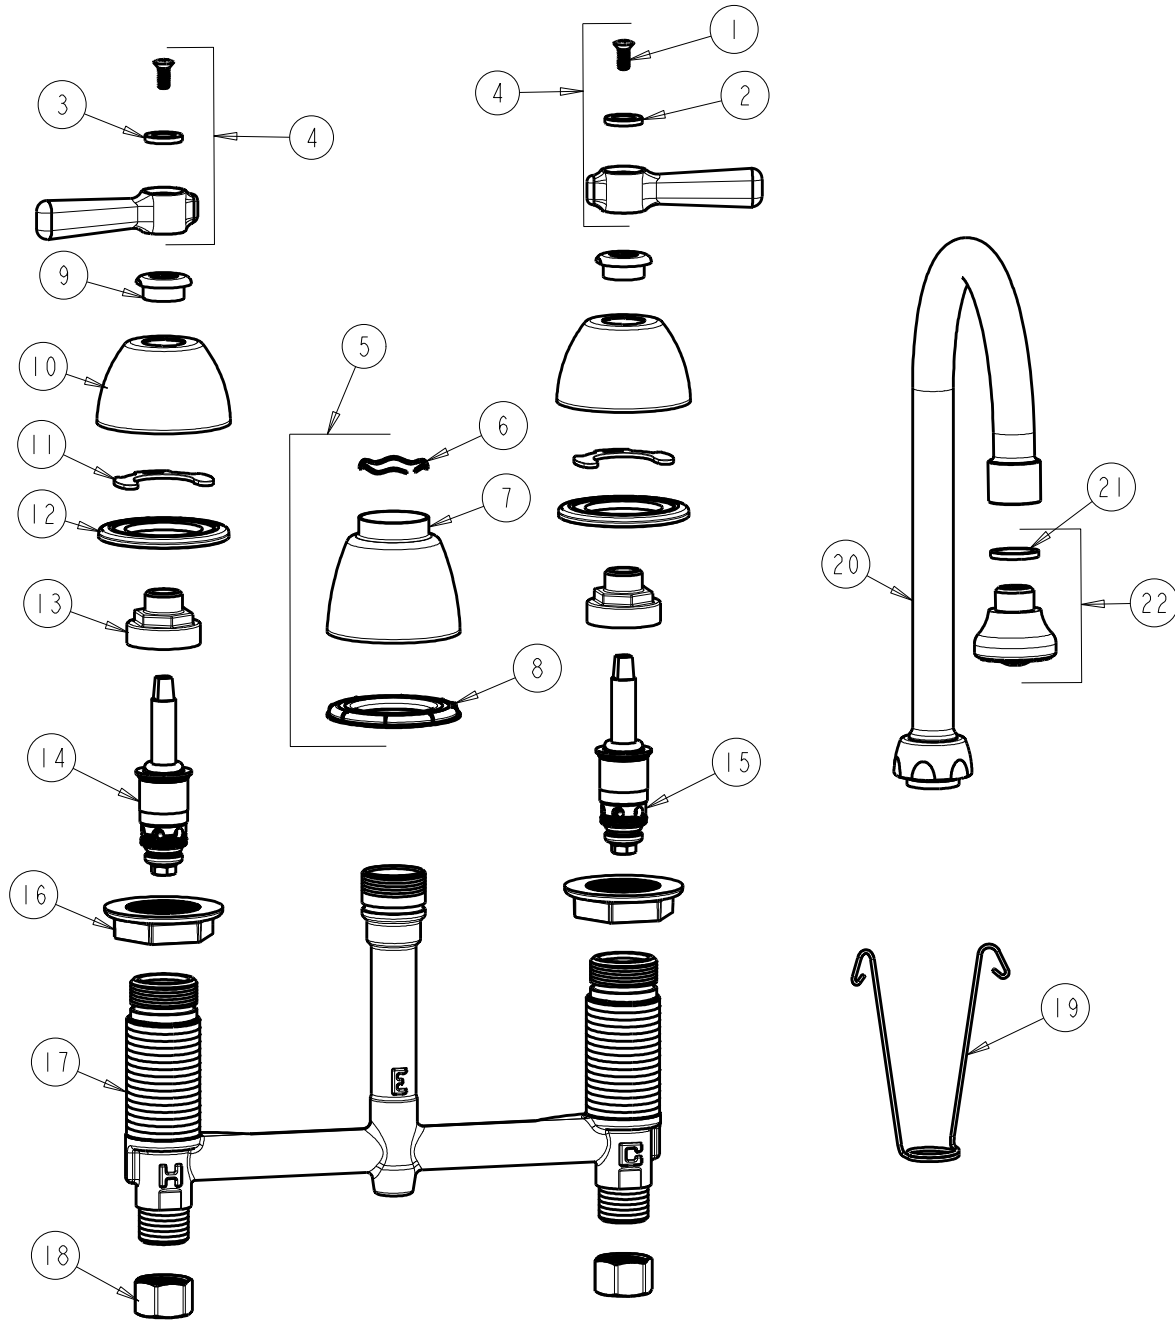

CHICAGO FAUCETS
a Geberit company

2100 South Clearwater Drive
Des Plaines, IL 60018
Phone: 847-803-5000
Fax: 847-803-5454
www.chicagofaucets.com

REPAIR PARTS

FITTING NO.

786-369CP

SUBMITTED MODEL NO.

ITEM NO.

FOR TECHNICAL ASSISTANCE
1-800-TEC-TRUE (1-800-832-8783)

BY: SID DATE: 07-11-11

CHK: REV: 04-24-12

ITEM	PART NO.	DESCRIPTION	ITEM	PART NO.	DESCRIPTION
1	420-010JKRCF	SCREW, 10-32 UNC PH 1/2	12	888-026JKNF	WASHER, SEALING
2	633-123JKNF	INDEX BUTTON (BLUE)	13	274-014JKRBF	NUT, CAP
3	633-023JKNF	INDEX BUTTON (RED)	14	377-XTLHJKNF	LH QUATURN CARTRIDGE
4	369-PRJKCP	LEVER HANDLE ASSEMBLY (PAIR)	15	377-XTRHJKNF	RH QUATURN CARTRIDGE
5	785-400JKCP	SPOUT ESCUTCHEON KIT	16	250-004JKNF	LOCKNUT
6	50-038JKNF	WAVE WASHER	17	-----	BODY, VALVE
7	785-400JKCP	ESCUTCHEON, SPOUT BASE	18	49-005JKRBF	COUPLING NUT
8	888-027JKNF	SPOUT ESCUTCHEON WASHER	19	200-008JKNF	HANGER
9	422-113JKCP	ESCUTCHEON NUT	20	GN2BJKCP	FOR PARTS SEE GN2BJKCP
10	250-082JKCP	ESCUTCHEON	21	229-003JKNF	WASHER
11	200-009JKNF	CLIP, RETAIN	22	E4JKCP	ROSE SPRAY OUTLET