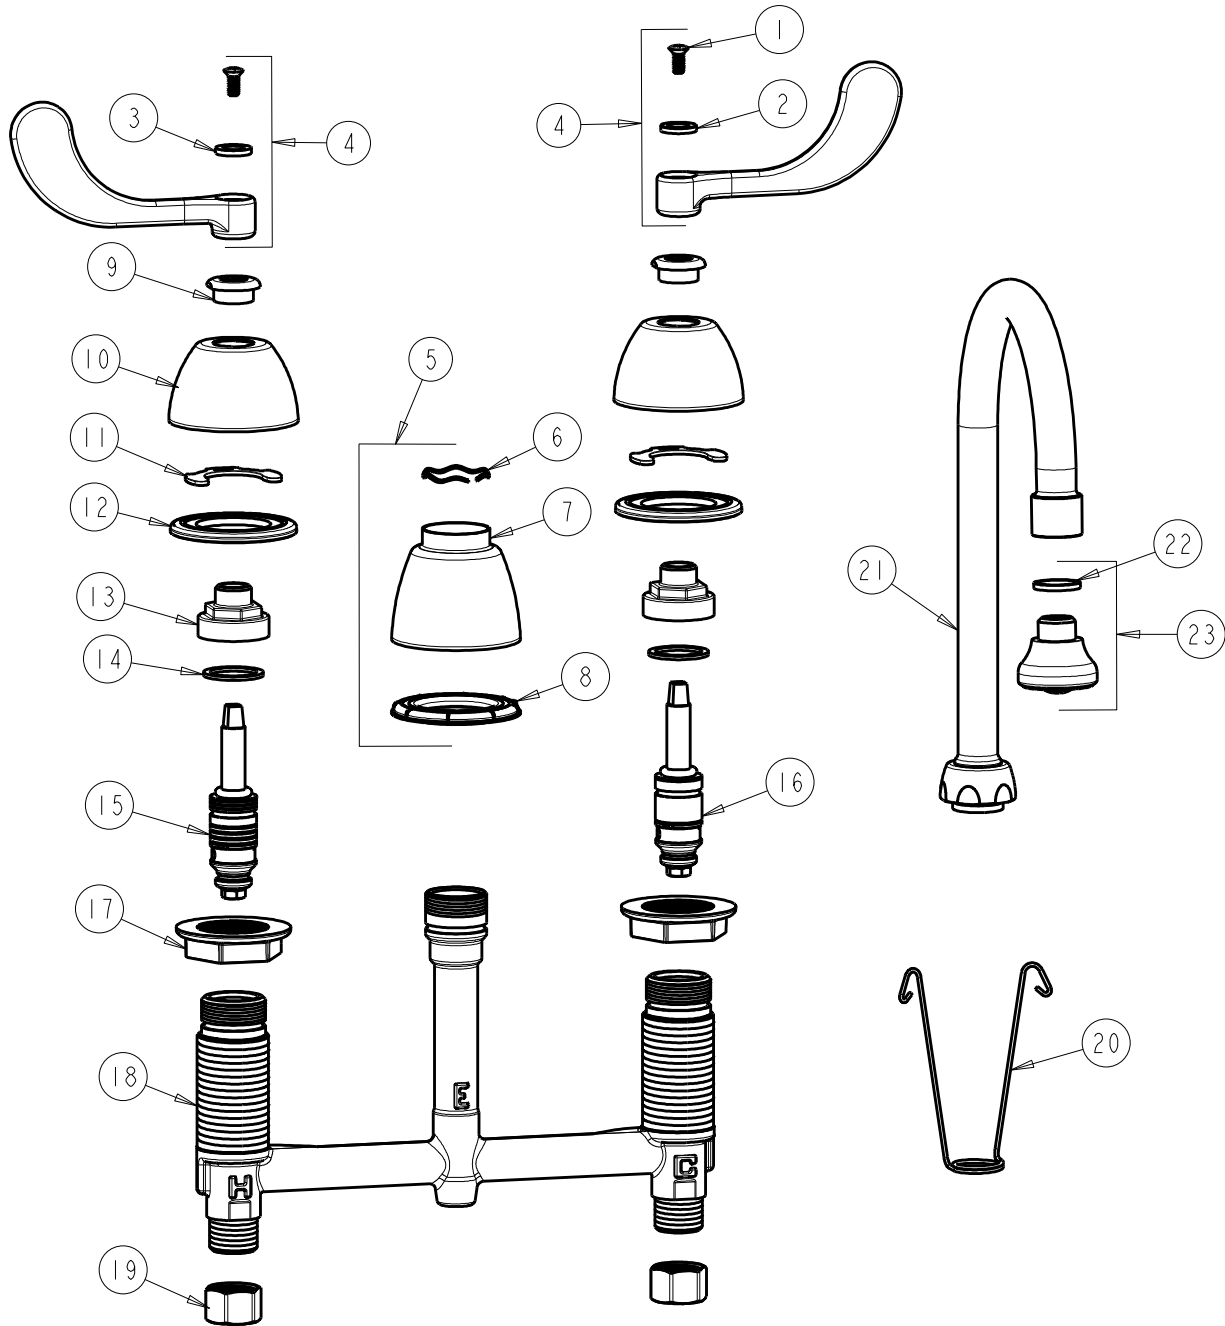

CHICAGO FAUCETS
a Geberit company

2100 South Clearwater Drive
Des Plaines, IL 60018
Phone: 847-803-5000
Fax: 847-803-5454
www.chicagofaucets.com

REPAIR PARTS

FITTING NO.

786-245CP

SUBMITTED MODEL NO.

ITEM NO.

FOR TECHNICAL ASSISTANCE
1-800-TEC-TRUE (1-800-832-8783)

BY: SID DATE: 07-11-11
CHK: REV: 04-24-12

ITEM	PART NO.	DESCRIPTION	ITEM	PART NO.	DESCRIPTION
1	420-010JKRCF	SCREW, 10-32 UNC PH 1/2	13	274-014JKRBF	NUT, CAP
2	633-123JKNF	INDEX BUTTON (BLUE)	14	1-343JKNF	GASKET
3	633-023JKNF	INDEX BUTTON (RED)	15	377-X245LHJKNF	LH QUATURN FLO-CONTROL
4	317-PRJKCP	HANDLE, 4" WRISTBLADE (PAIR)	16	377-X245RHJKNF	RH QUATURN FLO-CONTROL
5	785-400JKCP	SPOUT ESCUTCHEON KIT	17	250-004JKNF	LOCKNUT
6	50-038JKNF	WAVE WASHER	18	----	BODY, VALVE
7	785-400JKCP	ESCUTCHEON, SPOUT BASE	19	49-005JKRBF	COUPLING NUT
8	888-027JKNF	SPOUT ESCUTCHEON WASHER	20	200-008JKNF	HANGER
9	422-113JKCP	ESCUTCHEON NUT	21	GN2BJKCP	FOR PARTS SEE GN2BJKCP
10	250-082JKCP	ESCUTCHEON	22	229-003JKNF	WASHER
11	200-009JKNF	CLIP, RETAIN	23	E4JKCP	ROSE SPRAY OUTLET
12	888-026JKNF	WASHER, SEALING			