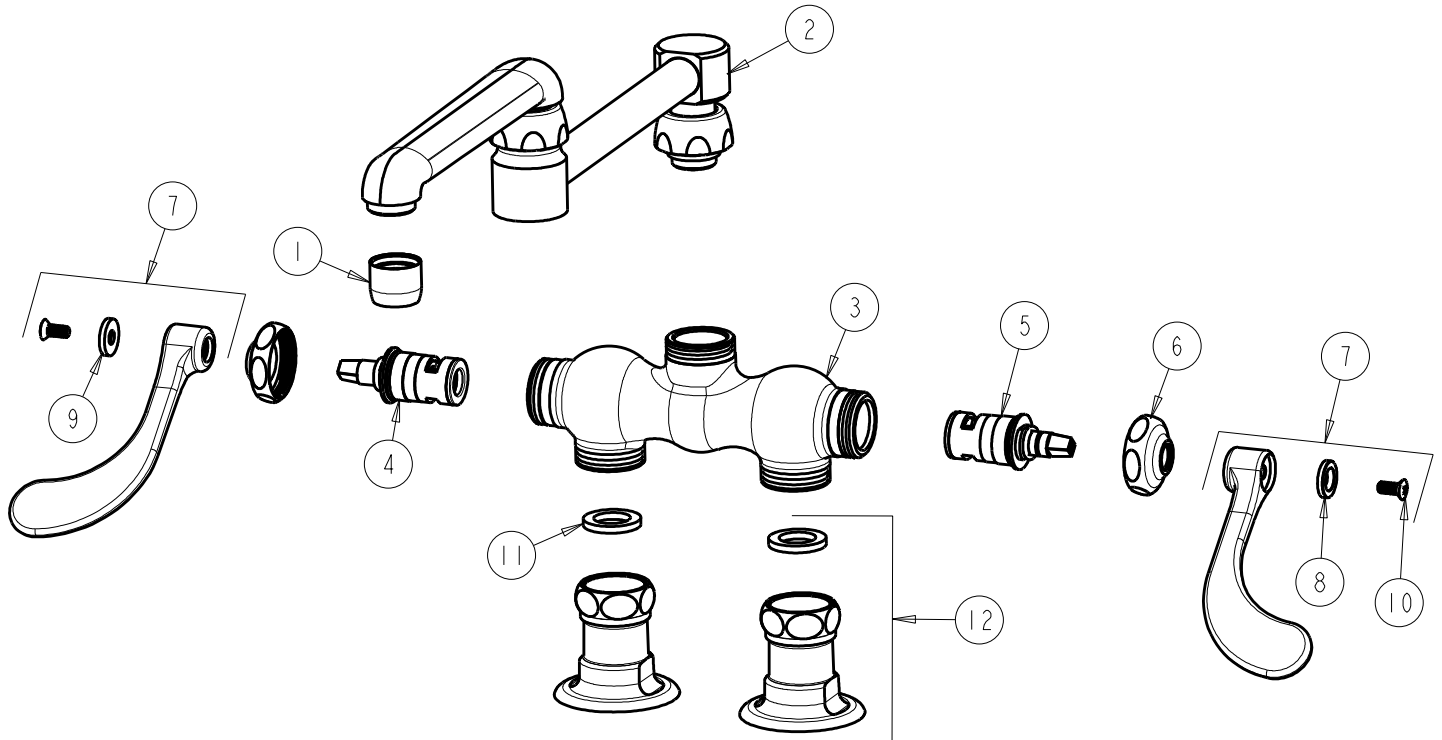

CHICAGO FAUCETS
a Geberit company

2100 South Clearwater Drive
Des Plaines, IL 60018
Phone: 847-803-5000
Fax: 847-803-5454
www.chicagofaucets.com

REPAIR PARTS

FITTING NO.

772-DJ13-317XKCP

SUBMITTED MODEL NO.

ITEM NO.

BY: SID DATE: 05-24-12

CHK: *[Signature]* REV:

FOR TECHNICAL ASSISTANCE
1-800-TEC-TRUE (1-800-832-8783)

ITEM	PART NO.	DESCRIPTION	ITEM	PART NO.	DESCRIPTION
1	E3JKCP	SOFTFLO AERATOR 2.2 GPM	7	317-PRJKCP	HANDLE, 4" WRISTBLADE (PAIR)
2	DJ13LESSE3JKCP	FOR PARTS SEE DJ13LESSE3JKCP	8	633-123JKNF	INDEX BUTTON (BLUE)
3	---	VALVE BODY (NOT SOLD SEPARATELY)	9	633-023JKNF	INDEX BUTTON (RED)
4	1-100XKJKNF	LH CERAMIC CARTRIDGE	10	420-010JKRCF	SCREW, 10-32 UNC PH 1/2
5	1-099XKJKNF	RH CERAMIC CARTRIDGE	11	1-011JKNF	WASHER, .97 X .62 X .12
6	1-214JKCP	CAP	12	WJKCP	STRAIGHT SHANK ASSEMBLY