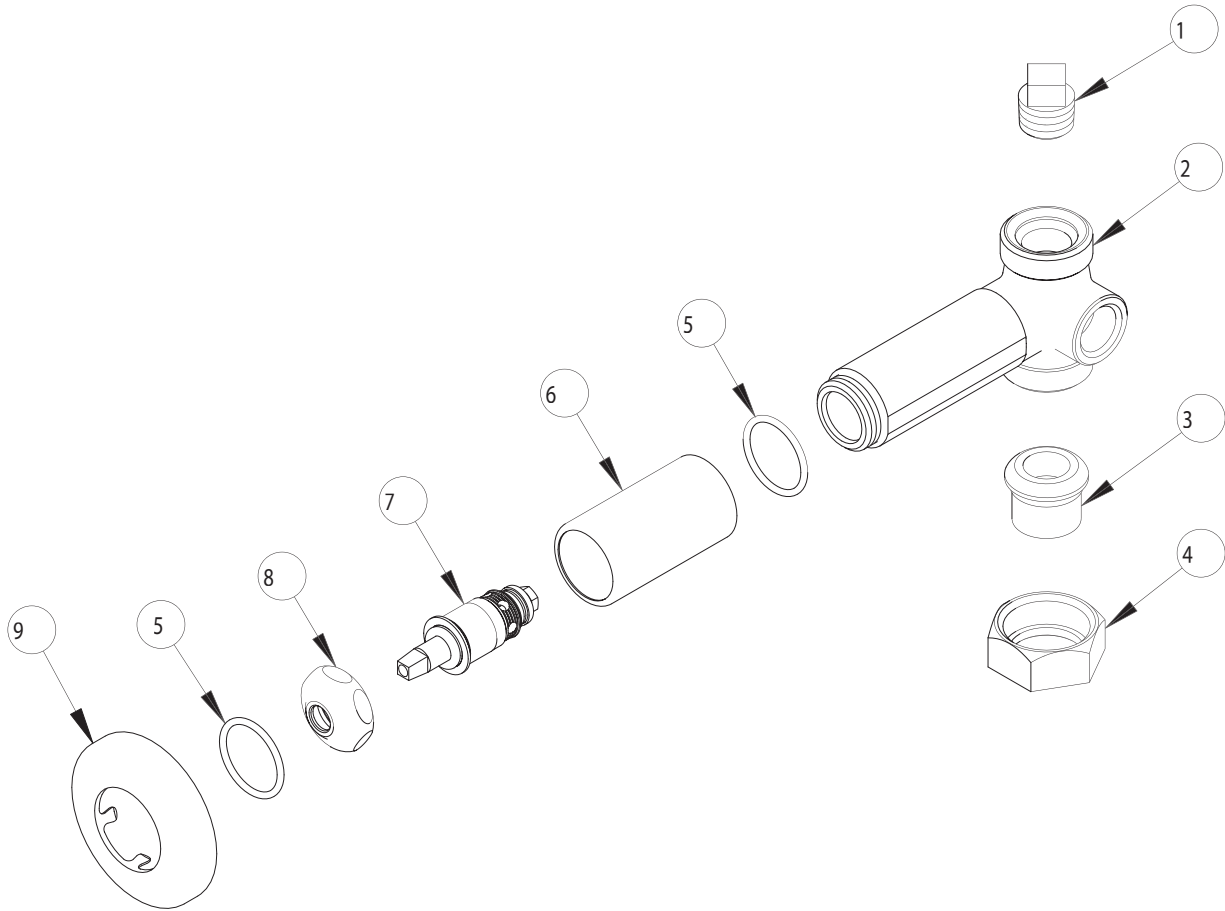

PARTS LIST

BY: SID
CHK'D:

FINISH:
DATE:

AS SPECIFIED
09-28-01

769-LESSHDL

ITEM NO.	PART NO.	DESCRIPTION	ITEM NO.	PART NO.	DESCRIPTION
1	234-032	1/2 NPT PLUG	7	217XTLH	SLO-COMPRESSION UNIT (LH)
2	-----	VALVE BODY (NOT SOLD SEPARATELY)	8	1-214	CAP
3	177-003	UNION TAILPIECE	9	633-201	WALL FLANGE
4	177-002	UNION NUT			
5	5235-107	O-RING			
6	5235-106	SLEEVE			