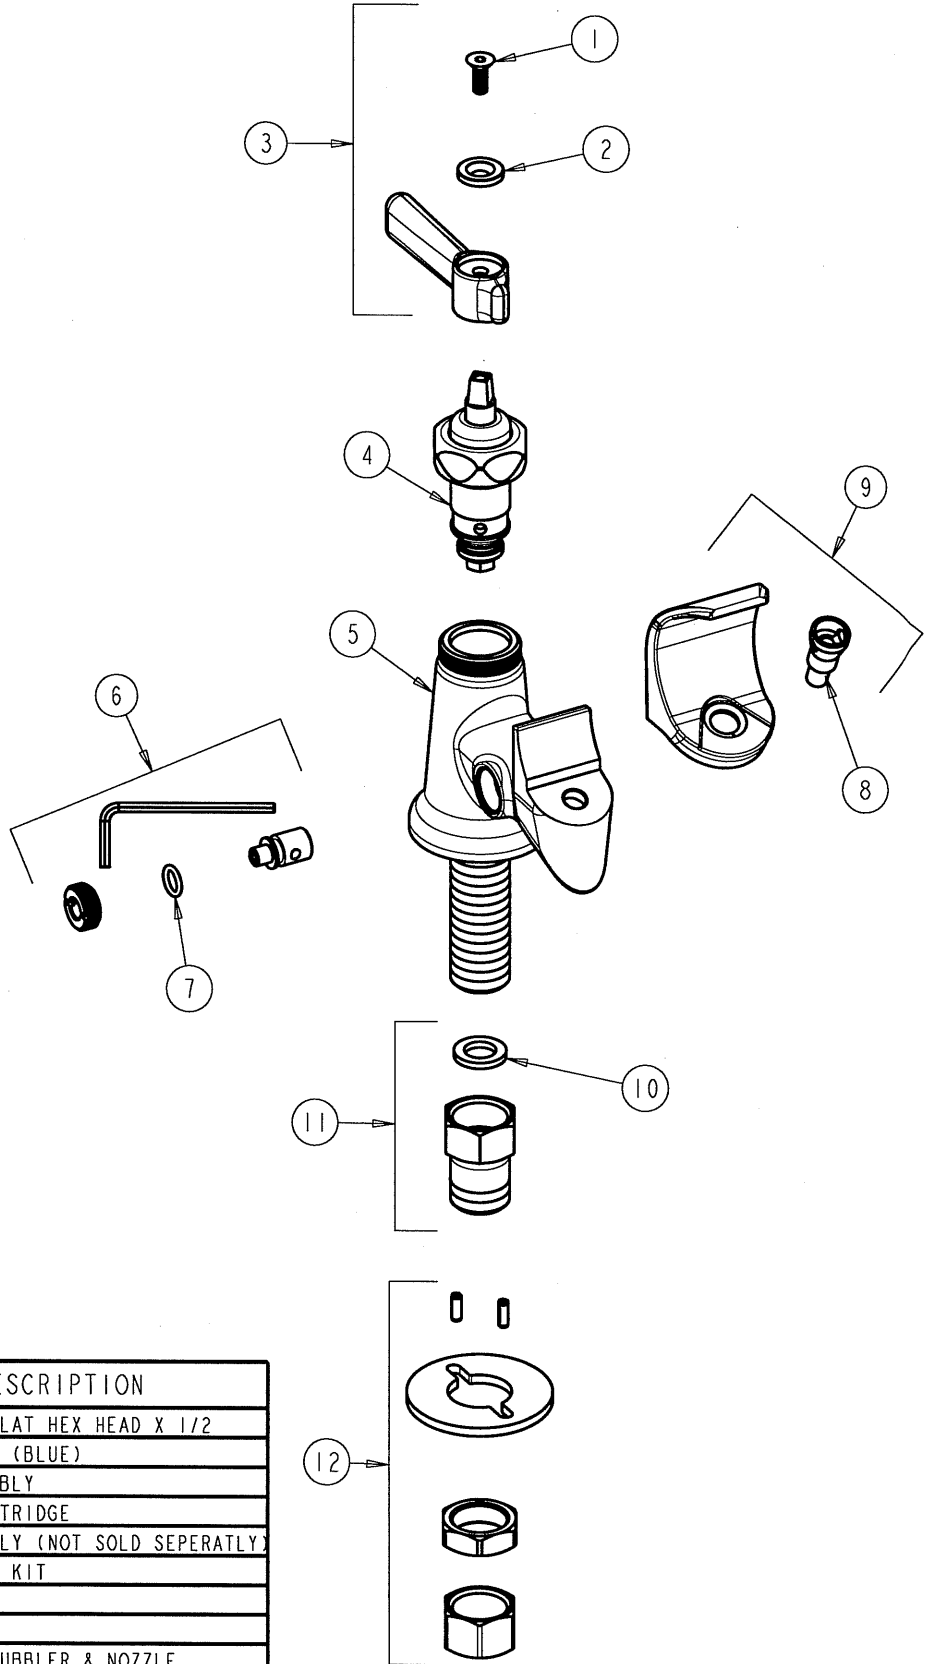

# PARTS LIST

BY: JAR  
CHK'D: ZB

**CHICAGO FAUCETS**  
a Geberit company

FINISH: AS SPECIFIED  
DATE: 11-30-06

E.F.O.  
REL  
8-2-07

748-244FH

REV:

ITEM NO.	PART NO.	DESCRIPTION
1	420-020	SCREW, 1/8 FLAT HEX HEAD X 1/2
2	633-123	INDEX BUTTON (BLUE)
3	369-VCOLD	HANDLE ASSEMBLY
4	826-X	KLO-SELF CARTRIDGE
5	-----	VALVE ASSEMBLY (NOT SOLD SEPERATLY)
6	748-012K	FLOW CONTROL KIT
7	319-040	O-RING
8	653-008	NOZZLE
9	748-011K	MOUTHGAURD BUBBLER & NOZZLE
10	1001-002	GASKET
11	722-013K	ADAPTER, FLOW CONTROL
12	748-013K	MOUNTING KIT