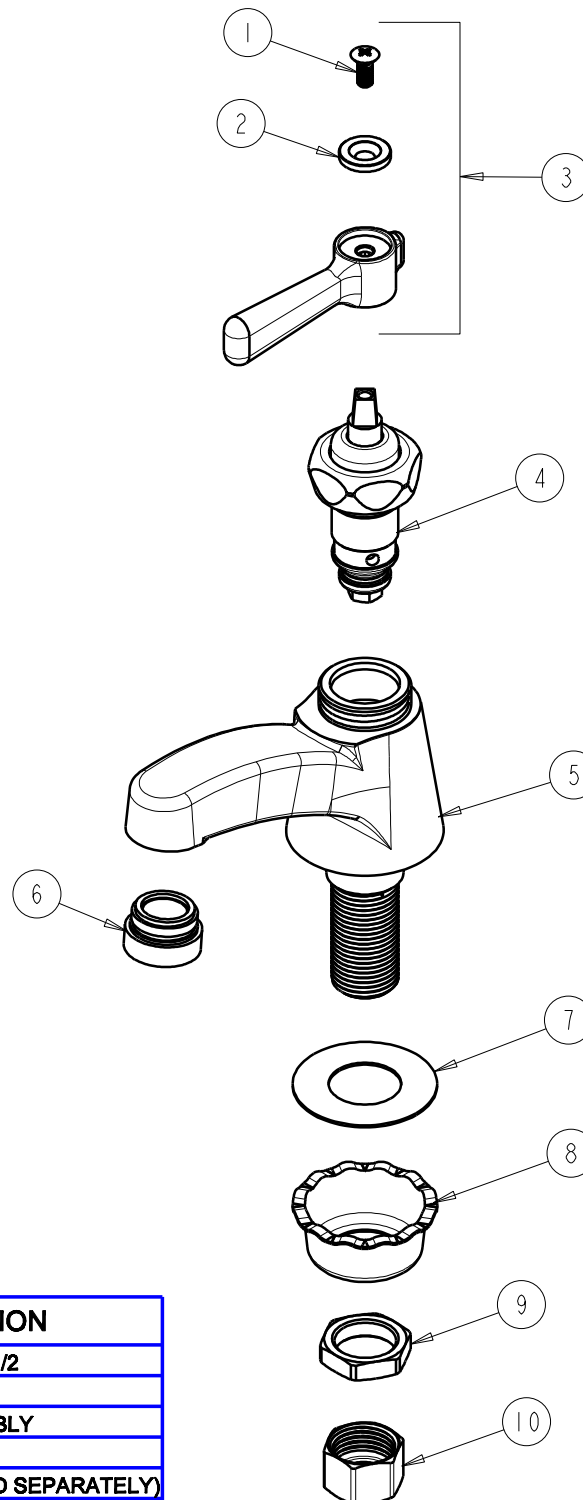

BY: SID DATE: 07-06-09
CHK:  REV:

FITTING NO.

730-E2805-244COLDCP

SUBMITTED MODEL NO.

ITEM NO.

ITEM	PART NO.	DESCRIPTION
1	420-010JKRCF	SCREW, 10-32 UNC PH 1/2
2	633-123JKNF	INDEX BUTTON (BLUE)
3	369-COLDJKCP	LEVER HANDLE ASSEMBLY
4	826-XJKNF	KLO-SELF CARTRIDGE
5	---	VALVE BODY (NOT SOLD SEPARATELY)
6	E2805JKCP	VANDAL PROOF SPRAY OUTLET
7	333-103JKNF	RUBBER WASHER
8	1797-114JKNF	BASIN COCK WASHER
9	49-004JKRBF	LOCKNUT
10	49-005JKRBF	COUPLING NUT