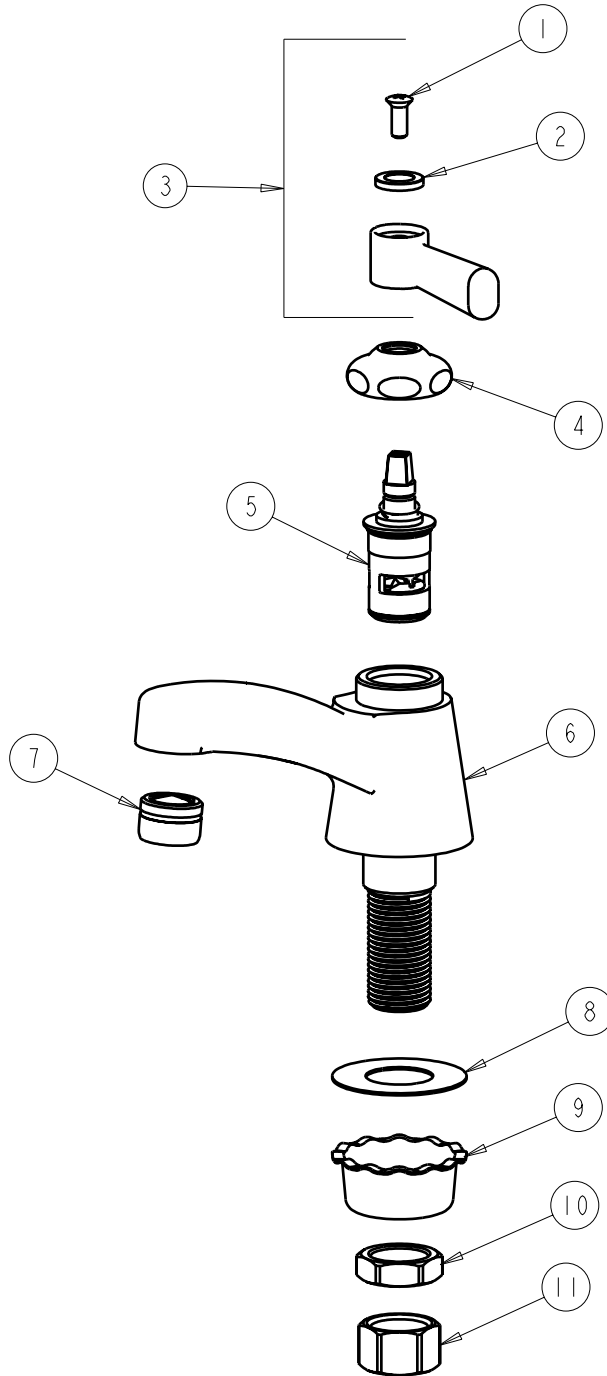

CHICAGO FAUCETS
a Geberit company

2100 South Clearwater Drive
Des Plaines, IL 60018
Phone: 847-803-5000
Fax: 847-803-5454
www.chicagofaucets.com

REPAIR PARTS

FITTING NO.

730-COLDXKCP

SUBMITTED MODEL NO.

ITEM NO.

FOR TECHNICAL ASSISTANCE
1-800-TEC-TRUE (1-800-832-8783)

BY: SID DATE: 02-15-08

CHK: *[Signature]* REV:

ITEM	PART NO.	DESCRIPTION	ITEM	PART NO.	DESCRIPTION
1	420-010JKRCF	SCREW, 10-32 UNC PH 1/2	7	E12JKCP	SOFTFLO OUTLET
2	633-123JKNF	INDEX BUTTON (BLUE)	8	333-103JKNF	RUBBER WASHER
3	369-COLDJKCP	LEVER HANDLE ASSEMBLY	9	1797-114JKNF	BASIN COCK WASHER
4	1-214JKCP	CAP	10	49-004JKRBF	LOCKNUT
5	1-099XKJKNF	RH CERAMIC QUATURN UNIT	11	49-005JKRBF	COUPLING NUT
6	---	VALVE BODY (NOT SOLD SEPARATELY)			