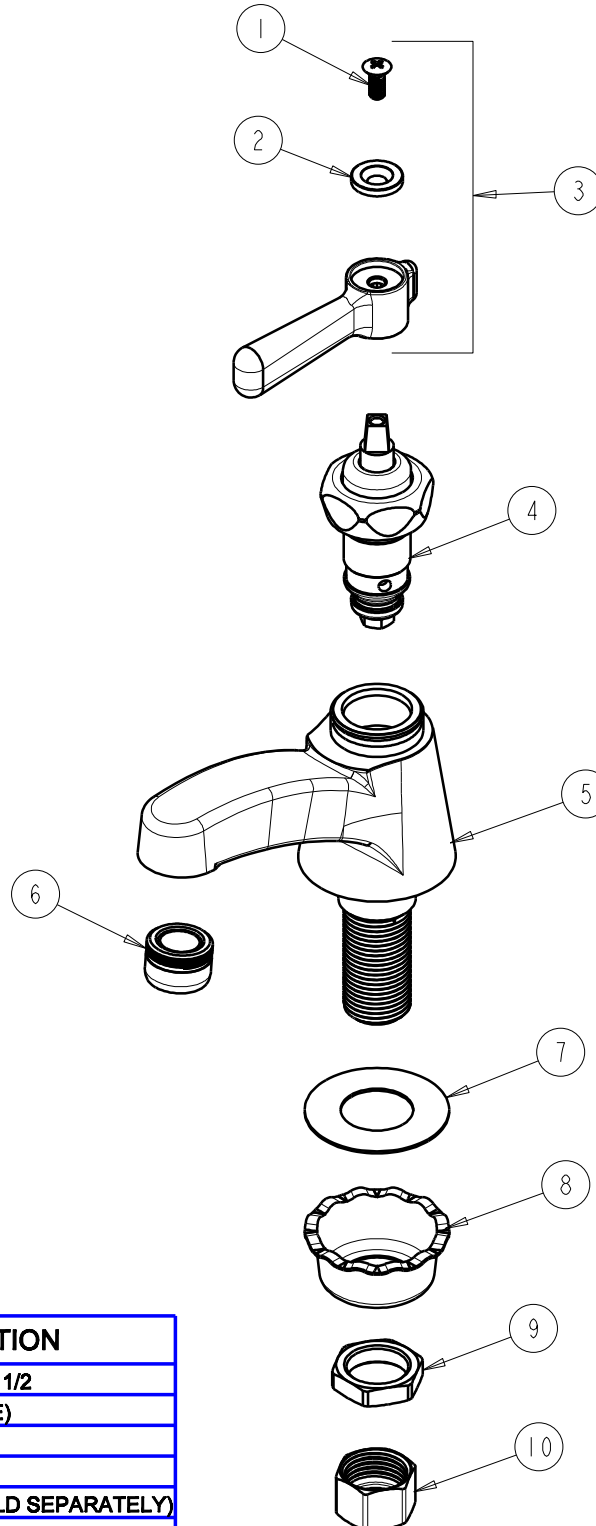

BY: SID DATE: 07-06-09
CHK: *[Signature]* REV:

FITTING NO.

730-244PLCP

SUBMITTED MODEL NO.

ITEM NO.

ITEM	PART NO.	DESCRIPTION
1	420-010JKRCF	SCREW, 10-32 UNC PH 1/2
2	633-223JKNF	INDEX BUTTON (WHITE)
3	369-PLJKCP	PLAIN LEVER HANDLE
4	826-XJKNF	KLO-SELF CARTRIDGE
5	---	VALVE BODY (NOT SOLD SEPARATELY)
6	E12JKCP	SOFTFLO OUTLET
7	333-103JKNF	RUBBER WASHER
8	1797-114JKNF	BASIN COCK WASHER
9	49-004JKRBF	LOCKNUT
10	49-005JKRBF	COUPLING NUT