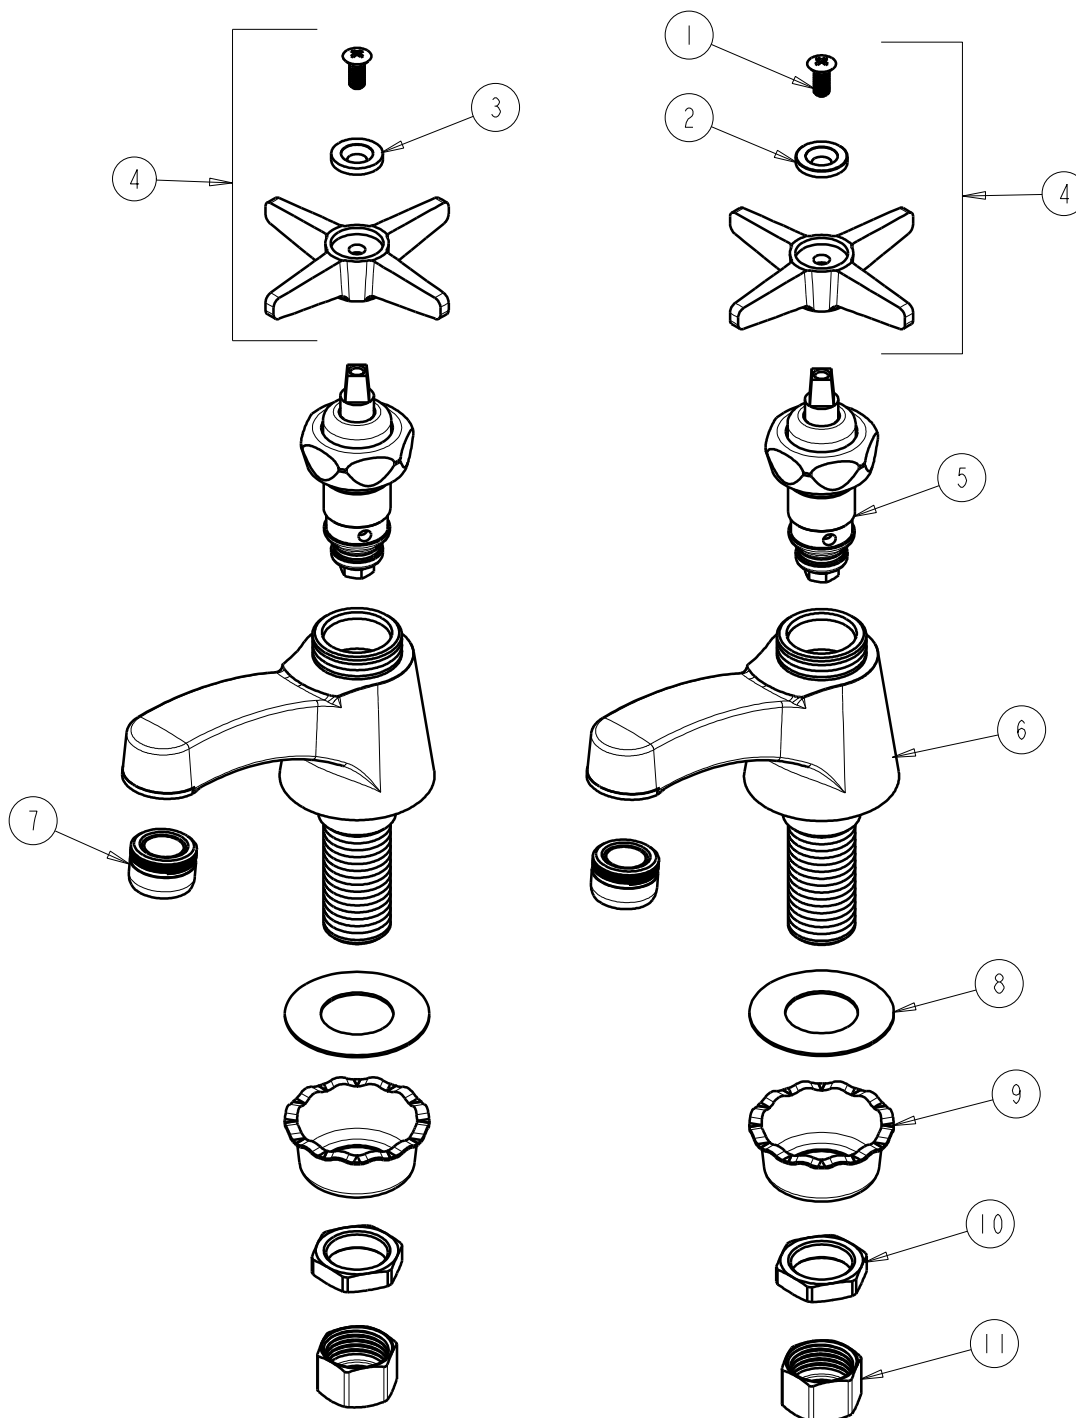

CHICAGO FAUCETS
a Geberit company

2100 South Clearwater Drive
Des Plaines, IL 60018
Phone: 847-803-5000
Fax: 847-803-5454
www.chicagofaucets.com

REPAIR PARTS

FITTING NO.

701-PRCP

SUBMITTED MODEL NO.

ITEM NO.

FOR TECHNICAL ASSISTANCE
1-800-TEC-TRUE (1-800-832-8783)

BY: SID DATE: 06-29-09

CHK: *[Signature]* REV:

ITEM	PART NO.	DESCRIPTION	ITEM	PART NO.	DESCRIPTION
1	420-010JKRCF	SCREW, 10-32 UNC PH 1/2	7	E12JKCP	SOFTFLO OUTLET
2	633-123JKNF	INDEX BUTTON (BLUE)	8	333-103JKNF	RUBBER WASHER
3	633-023JKNF	INDEX BUTTON (RED)	9	1797-114JKNF	BASIN COCK WASHER
4	633-PRJKCP	4-ARM HANDLE ASSEMBLY	10	49-004JKRBF	LOCKNUT
5	826-XJKNF	KLO-SELF CARTRIDGE	11	49-005JKRBF	COUPLING NUT
6	—	VALVE BODY, NOT SILD SEPARATELY			