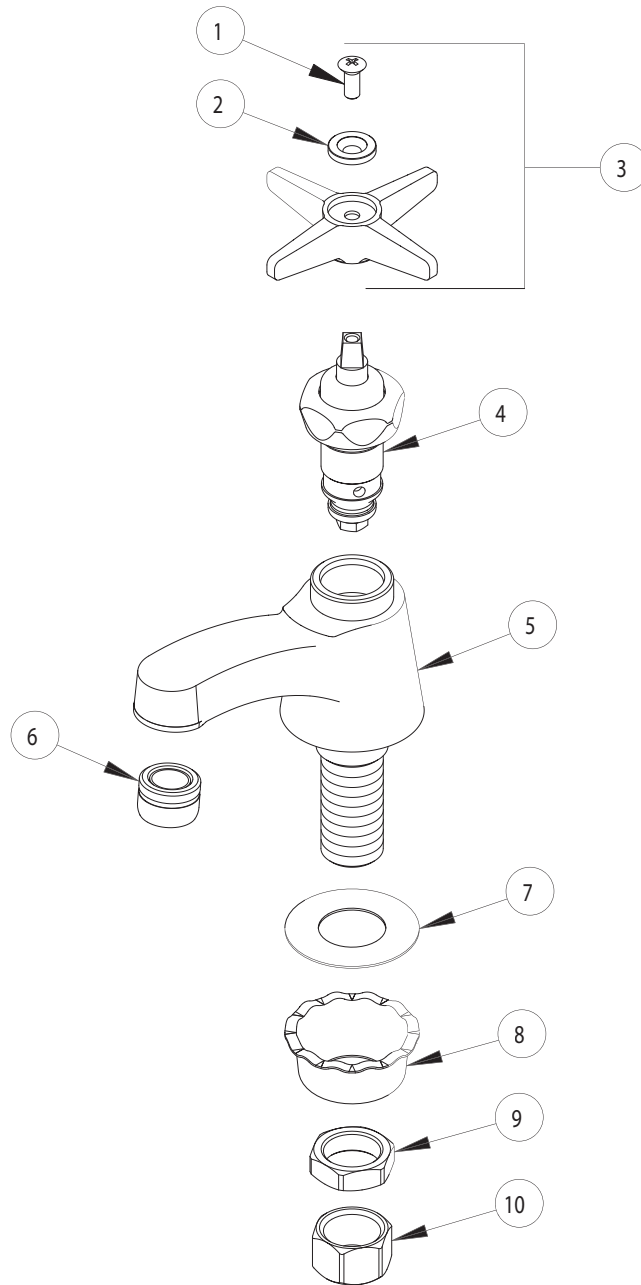

# PARTS LIST

BY: SID  
CHK'D:

FINISH:  
DATE:

AS SPECIFIED  
09-18-01

701-HOT

ITEM NO.	PART NO.	DESCRIPTION	ITEM NO.	PART NO.	DESCRIPTION
1	420-010	SCREW	6	E12	SOFTFLO OUTLET
2	633-023	INDEX BUTTON (RED)	7	333-103	RUBBER WASHER
3	633HOT	4-ARM CROSS HANDLE ASSEMBLY	8	1797-114	BASIN COCK WASHER
4	826-X	KLO-SELF CARTRIDGE	9	49-004	LOCKNUT
5	-----	VALVE BODY NOT SOLD SEPARATELY	10	49-005	COUPLING NUT