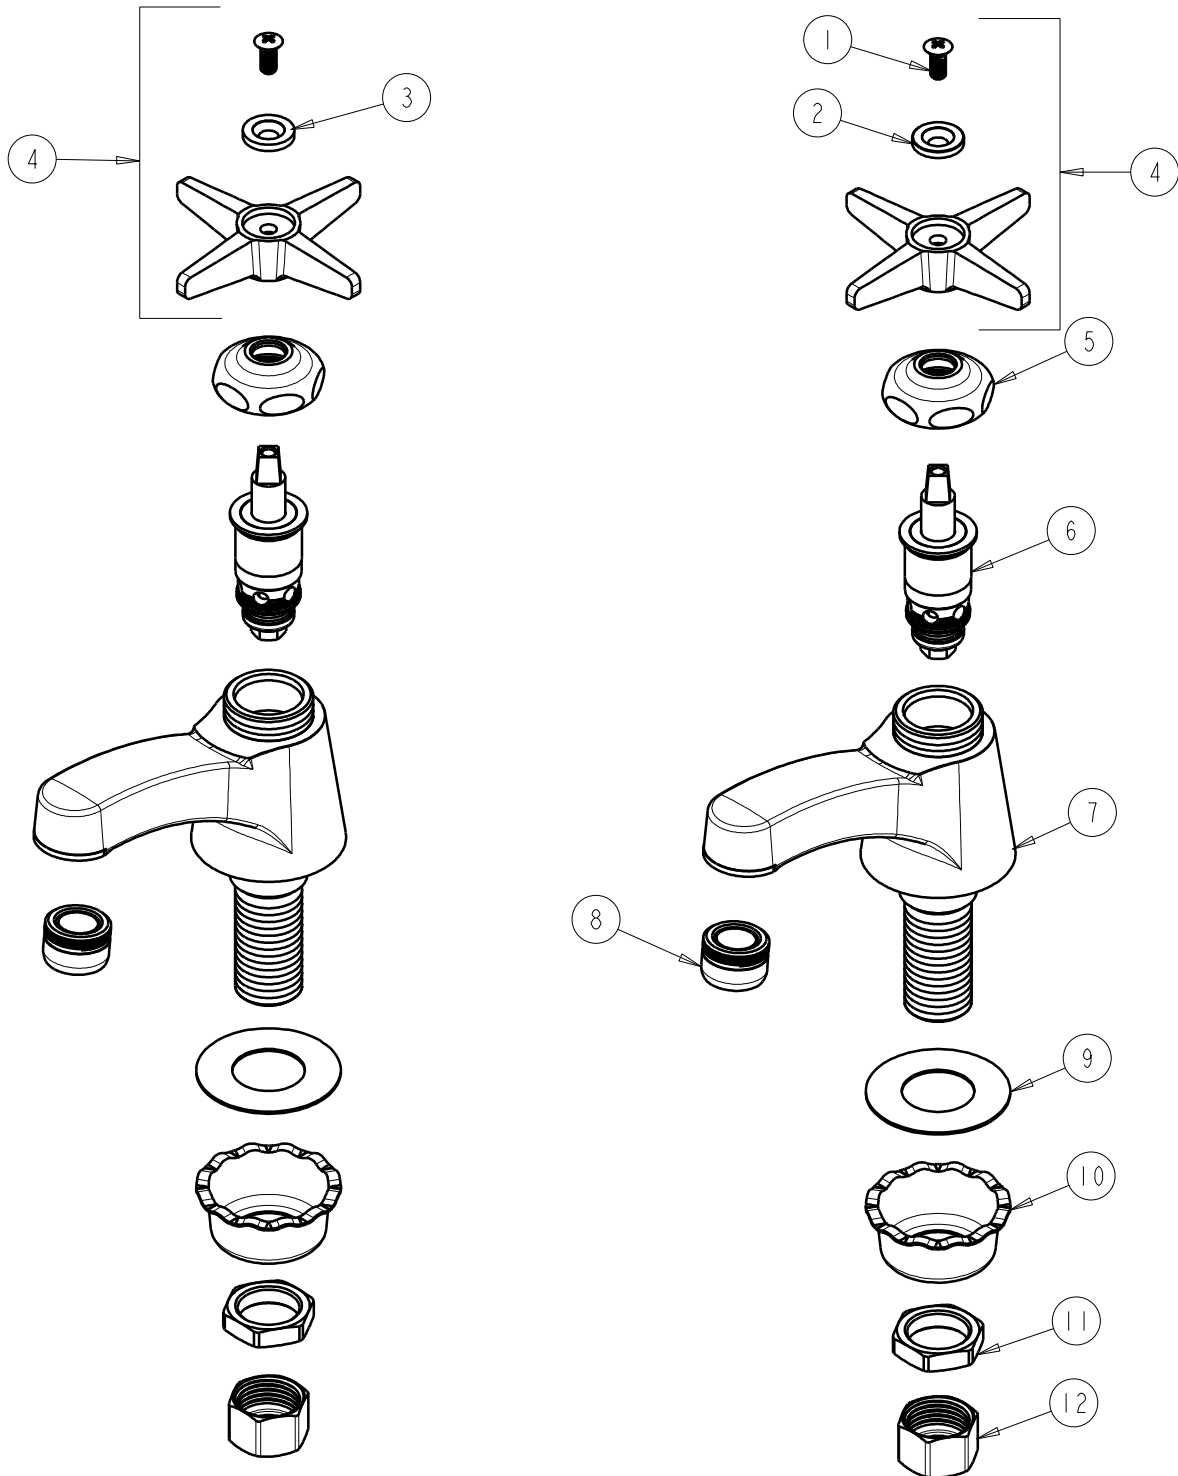

CHICAGO FAUCETS
a Geberit company

2100 South Clearwater Drive
Des Plaines, IL 60018
Phone: 847-803-5000
Fax: 847-803-5454
www.chicagofaucets.com

REPAIR PARTS

FITTING NO.

700-PRCP

SUBMITTED MODEL NO.

ITEM NO.

FOR TECHNICAL ASSISTANCE
1-800-TEC-TRUE (1-800-832-8783)

BY: SID DATE: 06-22-09
CHK: *[Signature]* REV:

ITEM	PART NO.	DESCRIPTION	ITEM	PART NO.	DESCRIPTION
1	420-010JKRCF	SCREW, 10-32 UNC PH 1/2	7	-----	VALVE BODY, NOT SILD SEPARATELY
2	633-123JKNF	INDEX BUTTON (BLUE)	8	E12JKCP	SOFTFLO OUTLET
3	633-023JKNF	INDEX BUTTON (RED)	9	333-103JKNF	RUBBER WASHER
4	633-PRJKCP	4-ARM HANDLE ASSEMBLY	10	1797-114JKNF	BASIN COCK WASHER
5	1-214JKCP	CAP	11	49-004JKRBF	LOCKNUT
6	1-100XTJKNF	QUATURN UNIT (LH)	12	49-005JKRBF	COUPLING NUT