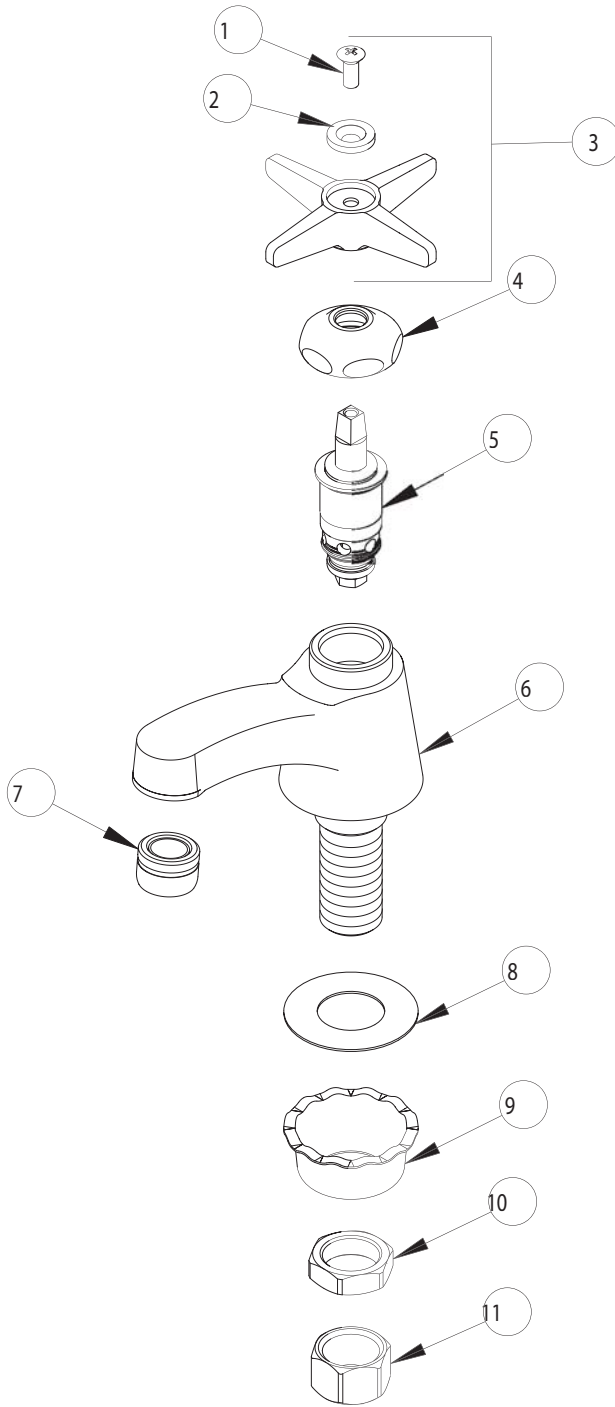

# PARTS LIST

BY:

SID

FINISH:

AS SPECIFIED

CHK'D:

DATE:

09-17-01

700-HOT

ITEM NO.	PART NO.	DESCRIPTION	ITEM NO.	PART NO.	DESCRIPTION
1	420-010	SCREW	7	E12	SOFTFLO OUTLET
2	633-023	INDEX BUTTON (RED)	8	333-103	RUBBER WASHER
3	633-HOT	4-ARM CROSS HANDLE ASSEMBLY	9	1797-114	BASIN COCK WASHER
4	1-214	CAP	10	49-004	LOCKNUT
5	1-100XT	QUATURN UNIT (LH)	11	49-005	COUPLING NUT
6	-----	VALVE BODY NOT SOLD SEPARATELY			