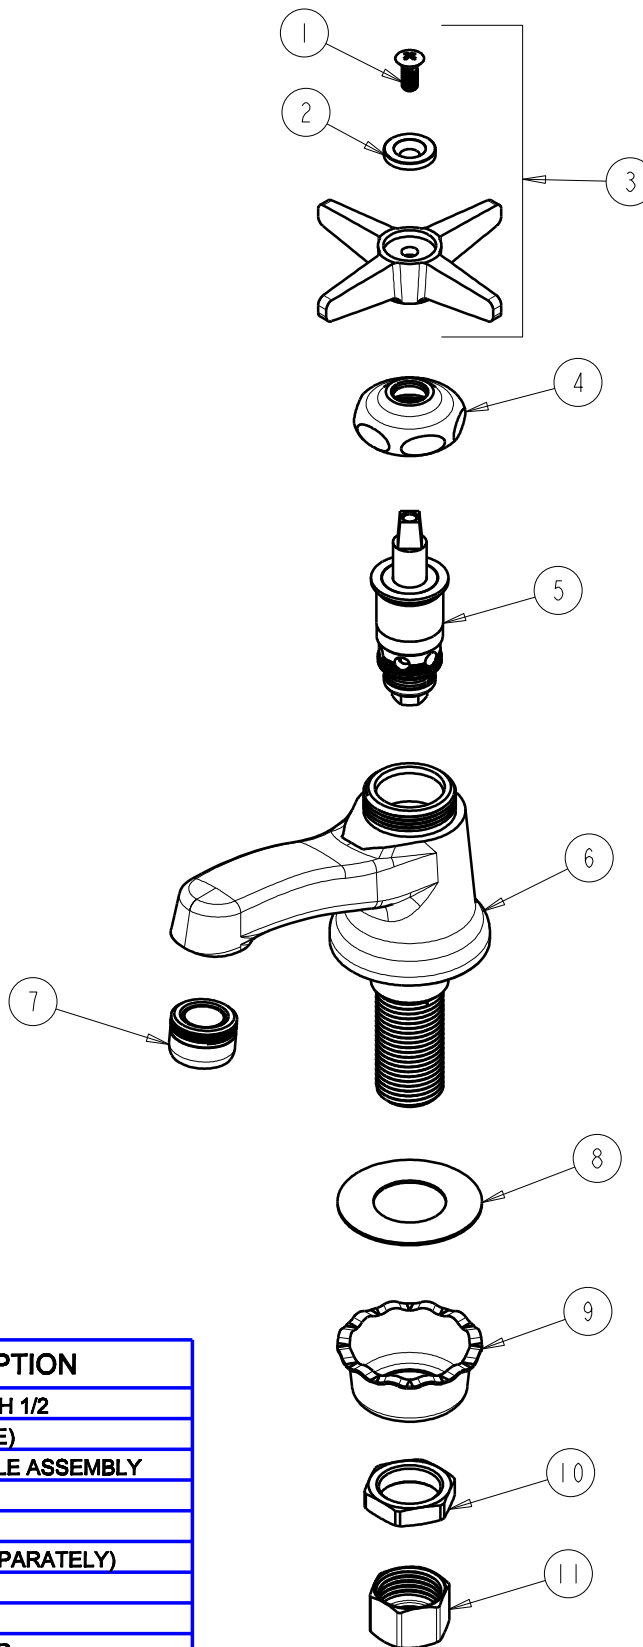

BY: SID DATE: 09-17-01

CHK: *[Signature]* REV: 05-12-10

FITTING NO.

700-COLDCP

SUBMITTED MODEL NO.

ITEM NO.

ITEM	PART NO.	DESCRIPTION
1	420-010JKRCF	SCREW, 10-32 UNC PH 1/2
2	633-123JKNF	INDEX BUTTON (BLUE)
3	633-COLDJKCP	4-ARM CROSS HANDLE ASSEMBLY
4	1-214JKCP	CAP
5	1-100XTJKNF	QUATURN UNIT (LH)
6	---	BODY (NOT SOLD SEPARATELY)
7	E12JKCP	SOFTFLO OUTLET
8	333-103JKNF	RUBBER WASHER
9	1797-114JKNF	BASIN COCK WASHER
10	49-004JKRBF	LOCKNUT
11	49-005JKRBF	COUPLING NUT