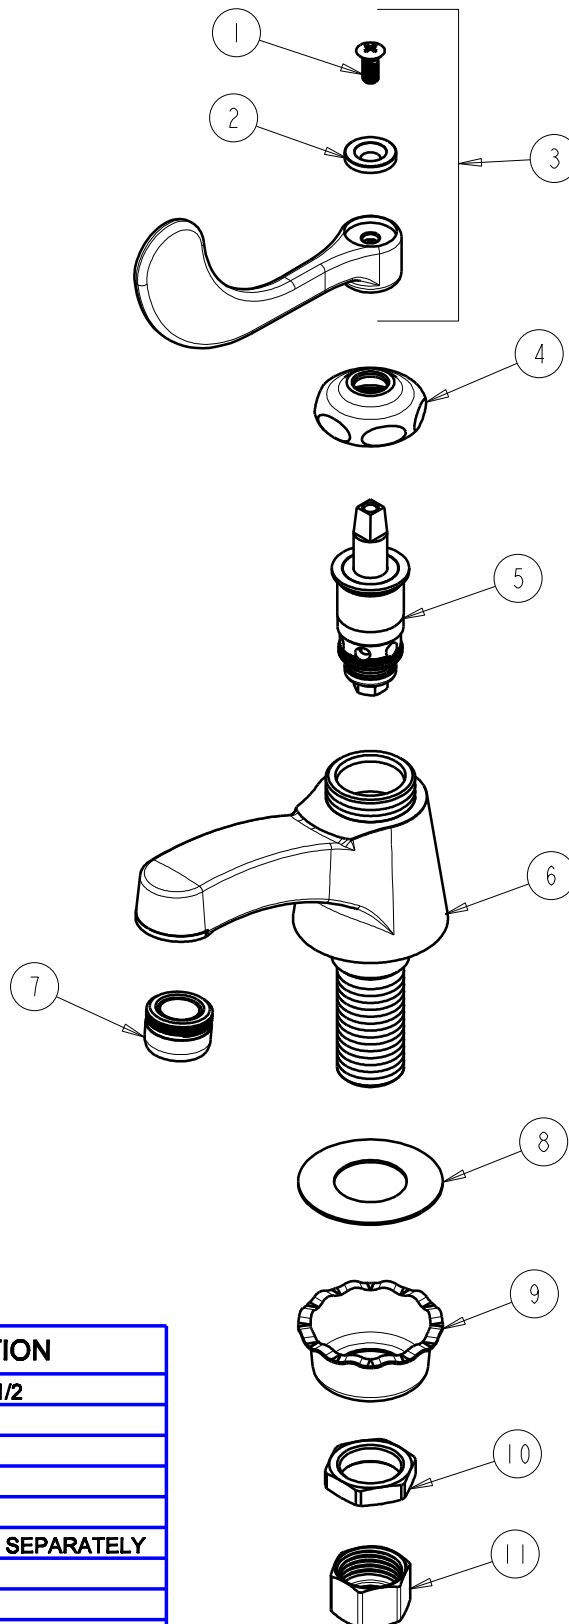

CHICAGO FAUCETS 

a Geberit company

2100 South Clearwater Drive
Des Plaines, IL 60018
Phone: 847-803-5000
Fax: 847-803-5454
www.chicagofaucets.com

FOR TECHNICAL ASSISTANCE
1-800-TEC-TRUE (1-800-832-8783)

REPAIR PARTS

BY: SID DATE: 06-01-09
CHK: *[Signature]* REV:

FITTING NO.

700-317COLD CP

SUBMITTED MODEL NO.

ITEM NO.

ITEM	PART NO.	DESCRIPTION
1	420-010JKRCF	SCREW, 10-32 UNC PH 1/2
2	633-123JKNF	INDEX BUTTON (BLUE)
3	317-COLDJKCP	WRISTBLADE HANDLE
4	1-214JKCP	CAP
5	1-099XTJKNF	QUATURN UNIT (RH)
6	---	VALVE BODY, NOT SILD SEPARATELY
7	E12JKCP	SOFTFLO OUTLET
8	333-103JKNF	RUBBER WASHER
9	1797-114JKNF	BASIN COCK WASHER
10	49-004JKRBF	LOCKNUT
11	49-005JKRBF	COUPLING NUT