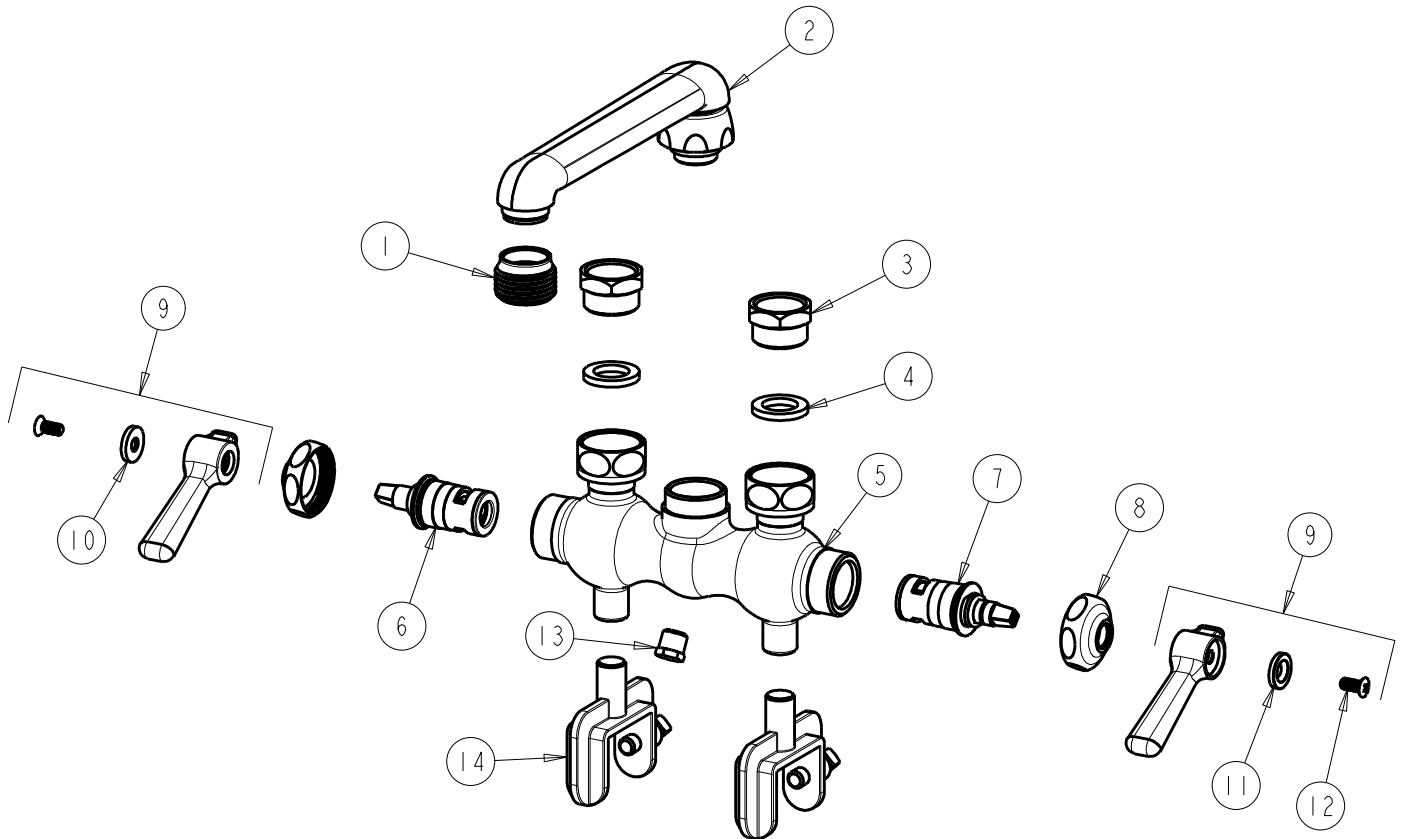

# REPAIR PARTS

BY: SID    DATE: 11-01-11  
CHK:     REV:

FITTING NO.

**686-XKRCF**

SUBMITTED MODEL NO.

ITEM NO.

**FOR TECHNICAL ASSISTANCE**  
**1-800-TEC-TRUE (1-800-832-8783)**

ITEM	PART NO.	DESCRIPTION	ITEM	PART NO.	DESCRIPTION
1	E2JKRCF	3/4 MALE HOSE THREAD OUTLET	8	1-214JKCP	CAP
2	S6LESSE3JKCP	CAST SPOUT ASSEMBLY	9	369-PRJKCP	LEVER HANDLE ASSEMBLY (PAIR)
3	686-014JKRCF	NUT	10	633-023JKNF	INDEX BUTTON (RED)
4	1-011JKNF	WASHER, .97 X .62 X .12	11	633-123JKNF	INDEX BUTTON (BLUE)
5	---	VALVE BODY (NOT SOLD SEPARATELY)	12	420-010JKRCF	SCREW, 10-32 UNC PH 1/2
6	1-100XKJKNF	LH CERAMIC CARTRIDGE 1/4	13	686-003JKRCF	PLUG
7	1-099XKJKNF	RH CERAMIC CARTRIDGE 1/4	14	686-002JKRCF	BRACKET ASSEMBLY