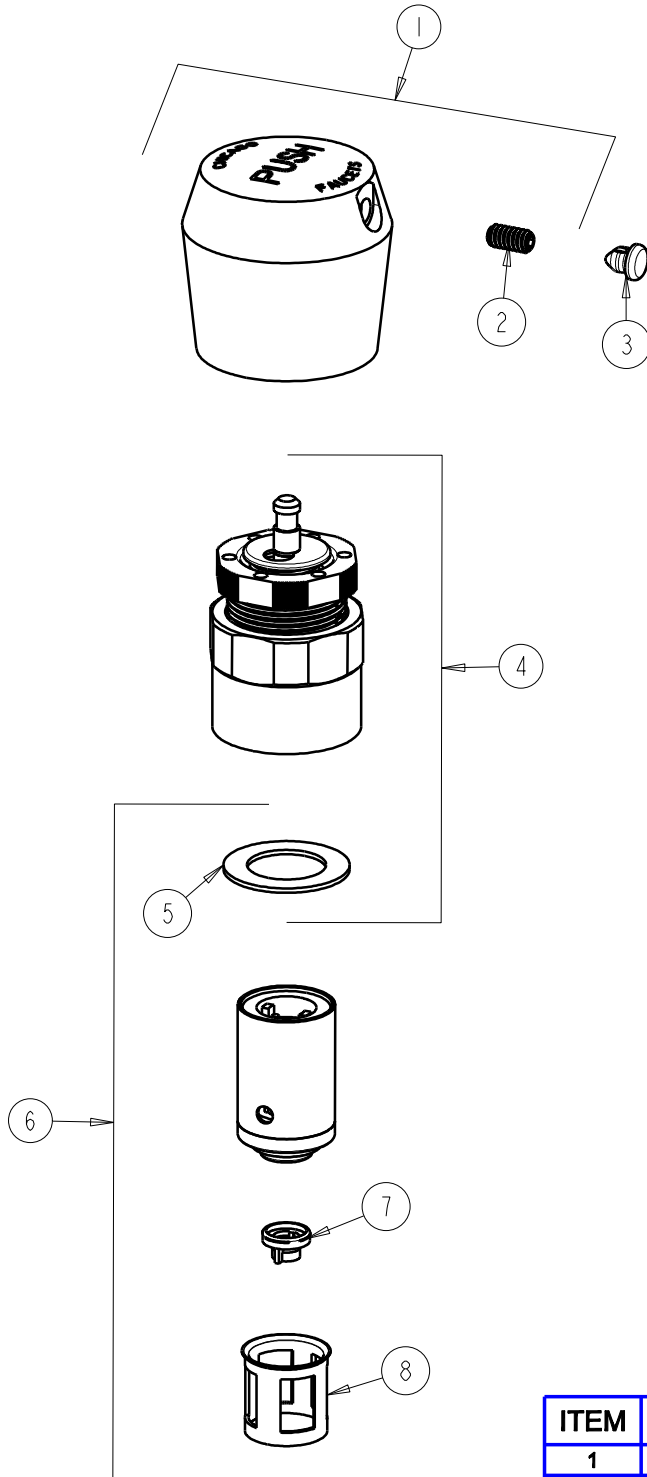

**CHICAGO FAUCETS**  
a Geberit company

2100 South Clearwater Drive  
Des Plaines, IL 60018  
Phone: 847-803-5000  
Fax: 847-803-5454  
www.chicagofaucets.com

**REPAIR PARTS**

FITTING NO.

**665-RKPCP**

SUBMITTED MODEL NO.

ITEM NO.

**FOR TECHNICAL ASSISTANCE**  
1-800-TEC-TRUE (1-800-832-8783)

BY: JAR DATE: 03-26-10

CHK: *[Signature]* REV:

ITEM	PART NO.	DESCRIPTION
1	665-PSHJKCP	HANDLE, PUSH CAP
2	665-116JKNF	SET SCREW
3	665-209JKNF	BUTTON NEUTRAL
4	665-190KJKNF	ACTUATOR ASSEMBLY
5	665-011JKNF	WASHER, SEALING
6	671-XJKNF	MVP CARTRIDGE
7	667-202JKNF	MVP FILTER, PILOT VALVE
8	667-402JKNF	MVP FILTER